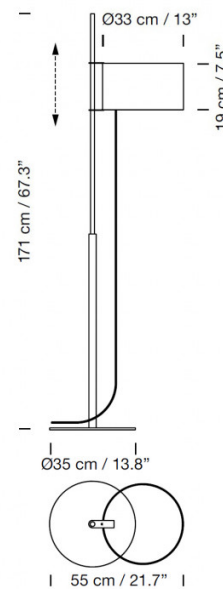

The drum-shaped lamp shade of the TMD Floor Lamp is height-adjustable via a rubber band stopper, allowing you the ability to personalise the ambience in your space. Different heights of the linen diffuser will result in different lighting outputs. The light source also hosts an integrated on/off switch in the form of the electrical cable, by pulling gently on the cable that exits the shade you can turn this floor lamp on or off.

## PRODUCT SPECIFICATION

**Light Source:** 1 x Max 11W LED E27 (included)

**IP Code:** 20

**Dimming:** Integrated on/off switch on product.

**Dimensions:** Shade: Ø33cm  
 Base: Ø35cm  
 Shade Height: 19cm  
 Height: 171cm  
 Depth: 55cm  
 Full Width: 55cm  
 Cable Length: 400cm