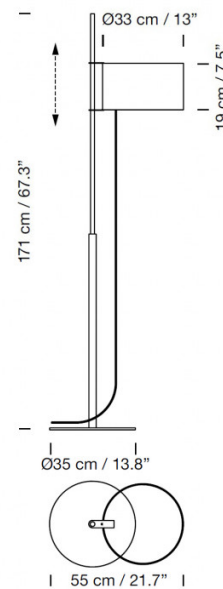

Santa & Cole TMD Floor Lamp

LA8977

SOURCE: <https://www.davidvillagelighting.co.uk/product/Santa-Cole-TMD-Floor-Lamp/9130>

PRODUCT DESCRIPTION

Designer: Miguel Milá

Santa & Cole TMD Floor Lamp

The Santa & Cole TMD Floor Lamp was designed by Miguel Mila and combines the best features of two iconic Santa & Cole pieces: the TMM and the Diana. This lamp boasts a metallic structure which is supported by a circular metal base, and a high-quality white linen shade which resembles a sail hoisted on a mast. Designer Miguel Milas designed this lamp for TRAMO, his own company, which he founded to produce and distribute his work in post-war Spain.

The drum-shaped lamp shade of the TMD Floor Lamp is height-adjustable via a rubber band stopper, allowing you the ability to personalise the ambience in your space. Different heights of the linen diffuser will result in different lighting outputs. The light source also hosts an integrated on/off switch in the form of the electrical cable, by pulling gently on the cable that exits the shade you can turn this floor lamp on or off.

PRODUCT SPECIFICATION

Light Source: 1 x Max 12W LED E27 (included)

IP Code: 20

Dimming: Integrated on/off switch on product.

Dimensions: Shade: Ø33cm
 Base: Ø35cm
 Shade Height: 19cm
 Height: 171cm
 Depth: 55cm
 Full Width: 55cm
 Cable Length: 400cm