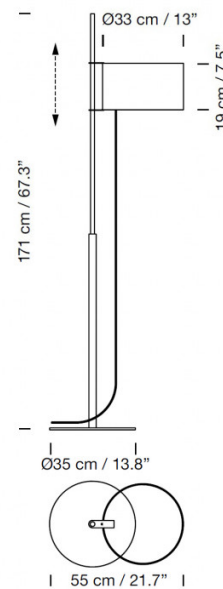

Santa & Cole TMD Floor Lamp

LA8977

SOURCE: <https://www.davidvillagelighting.co.uk/product/Santa-Cole-TMD-Floor-Lamp/9130>

PRODUCT DESCRIPTION

Designer: Miguel Milá

TMD Floor Lamp by Santa & Cole

The Santa & Cole TMD Floor Lamp was designed by Miguel Mila and combines the best features of two iconic Santa & Cole pieces: the TMM and the Diana. This lamp boasts a metallic structure which is supported by a circular metal base, and a high quality white linen shade which resembles a sail hoisted on a mast. Designer Miguel Milas designed this lamp for TRAMO, his own company, which he founded to produce and distribute his work in post-war Spain.

The drum shaped lamp shade of the TMD Floor Lamp is height adjustable via a rubber band stopper, allowing you the ability to personalise the ambience in your space. Different heights of the linen diffuser will result in different lighting outputs. The light source also hosts an integrated on/off switch in the form of the electrical cable, by pulling gently on the cable that exits the shade you can turn this floor lamp on or off.

PRODUCT SPECIFICATION

- **Light Source:** 1 x Max 12W LED E27 (included)
- **IP Code:** 20
- **Dimming:** Integrated on/off switch on product.
- **Dimensions:**
  - Shade: Ø33cm
  - Base: Ø35cm
  - Shade Height: 19cm
  - Height: 171cm
  - Depth: 55cm
  - Full Width: 55cm
  - Cable Length: 400cm