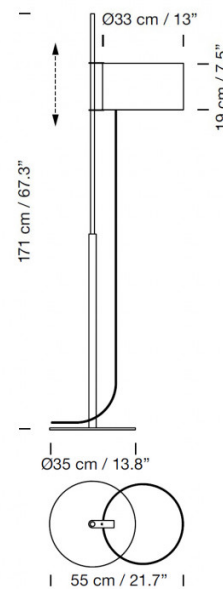

### Santa & Cole TMD Floor Lamp

The Santa & Cole TMD Floor Lamp was designed by Miguel Mila and combines the best features of two iconic Santa & Cole pieces: the TMM and the Diana. This lamp boasts a metallic structure which is supported by a circular metal base, and a high-quality white linen shade which resembles a sail hoisted on a mast. Designer Miguel Milas designed this lamp for TRAMO, his own company, which he founded to produce and distribute his work in post-war Spain.

The drum-shaped lamp shade of the TMD Floor Lamp is height-adjustable via a rubber band stopper, allowing you the ability to personalise the ambience in your space. Different heights of the linen diffuser will result in different lighting outputs. The light source also hosts an integrated on/off switch in the form of the electrical cable, by pulling gently on the cable that exits the shade you can turn this floor lamp on or off.

## PRODUCT SPECIFICATION

- Light Source:** 1 x Max 11W LED E27 (included)
- IP Code:** 20
- Dimming:** Integrated on/off switch on product.
- Dimensions:**
  - Shade: Ø33cm
  - Base: Ø35cm
  - Shade Height: 19cm
  - Height: 171cm
  - Depth: 55cm
  - Full Width: 55cm
  - Cable Length: 400cm