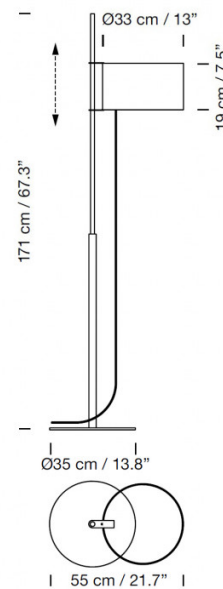

### TMD Floor Lamp by Santa & Cole

The Santa & Cole TMD Floor Lamp was designed by Miguel Mila and combines the best features of two iconic Santa & Cole pieces: the TMM and the Diana. This lamp boasts a metallic structure which is supported by a circular metal base, and a high quality white linen shade which resembles a sail hoisted on a mast. Designer Miguel Milas designed this lamp for TRAMO, his own company, which he founded to produce and distribute his work in post-war Spain.

The drum shaped lamp shade of the TMD Floor Lamp is height adjustable via a rubber band stopper, allowing you the ability to personalise the ambience in your space. Different heights of the linen diffuser will result in different lighting outputs. The light source also hosts an integrated on/off switch in the form of the electrical cable, by pulling gently on the cable that exits the shade you can turn this floor lamp on or off.

## PRODUCT SPECIFICATION

- Light Source:** 1 x Max 12W LED E27 (included)
- IP Code:** 20
- Dimming:** Integrated on/off switch on product.
- Dimensions:**
  - Shade: Ø33cm
  - Base: Ø35cm
  - Shade Height: 19cm
  - Height: 171cm
  - Depth: 55cm
  - Full Width: 55cm
  - Cable Length: 400cm