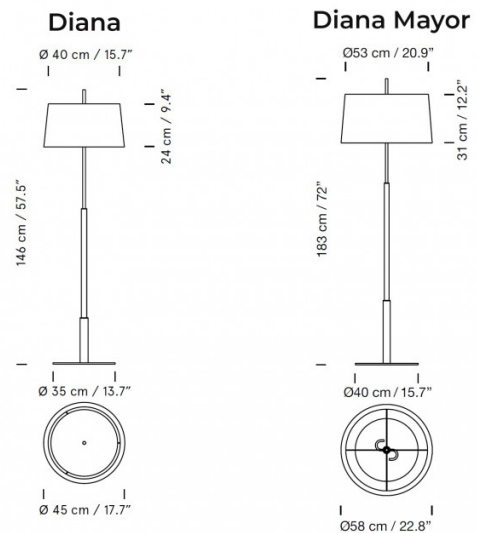

PRODUCT SPECIFICATION

Light Source: 2 x Max 12W E27 LED (included)

IP Code: 20

Dimming: In line dimmer included on cable.

Dimensions: Diana:
 Shade: Ø45cm
 Shade Height: 24cm
 Height: 146cm
 Base: Ø35cm
 Cable Length: 300cm

Diana Mayor:
 Shade: Ø58cm
 Shade Height: 31cm
 Height: 183cm
 Base: Ø40cm
 Cable Length: 250cm

For all sales and technical enquiries, please contact:

+44 (0)114 263 4266

info@davidvillagelighting.co.uk

www.davidvillagelighting.co.uk