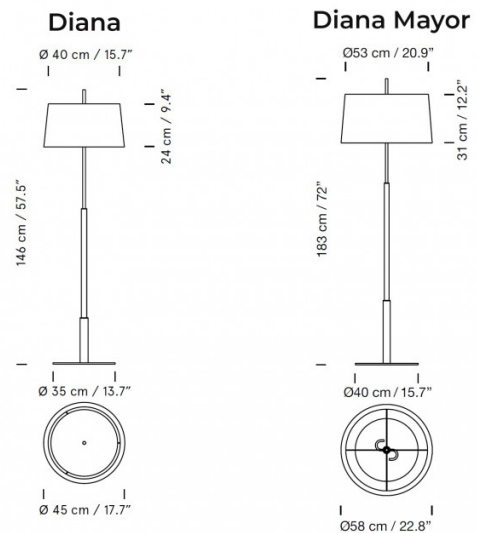

PRODUCT SPECIFICATION

Light Source: 2 x Max 12W E27 LED (included)

IP Code: 20

Dimming: In-line dimmer included on cable.

Dimensions: Diana:
 Shade: Ø45cm
 Shade Height: 24cm
 Height: 146cm
 Base: Ø35cm
 Cable Length: 300cm

Diana Mayor:
 Shade: Ø58cm
 Shade Height: 31cm
 Height: 183cm
 Base: Ø40cm
 Cable Length: 250cm

For all sales and technical enquiries, please contact:

+44 (0)114 263 4266

info@davidvillagelighting.co.uk

www.davidvillagelighting.co.uk