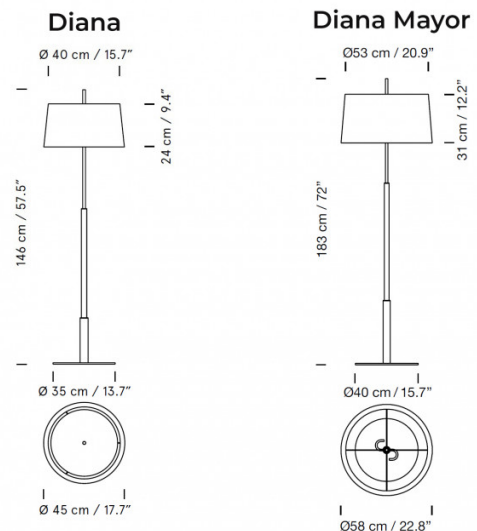

PRODUCT SPECIFICATION

Light Source: 2 x Max 12W E27 LED (included)

IP Code: 20

Dimming: In-line dimmer included on cable.

Dimensions: Diana:
 Shade: Ø45cm
 Shade Height: 24cm
 Height: 146cm
 Base: Ø35cm
 Cable Length: 300cm

Diana Mayor:
 Shade: Ø58cm
 Shade Height: 31cm
 Height: 183cm
 Base: Ø40cm
 Cable Length: 250cm

For all sales and technical enquiries, please contact:

+44 (0)114 263 4266

info@davidvillagelighting.co.uk

www.davidvillagelighting.co.uk