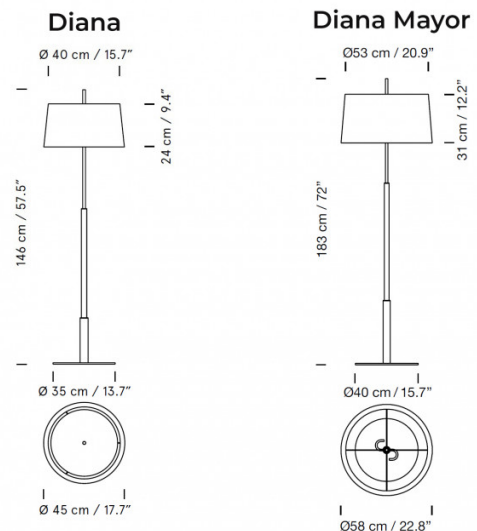

PRODUCT SPECIFICATION

Light Source: 2 x Max 11W E27 LED (included)

IP Code: 20

Dimming: In-line dimmer included on cable.

Dimensions: Diana:
 Shade: Ø45cm
 Shade Height: 24cm
 Height: 146cm
 Base: Ø35cm
 Cable Length: 300cm

Diana Mayor:
 Shade: Ø58cm
 Shade Height: 31cm
 Height: 183cm
 Base: Ø40cm
 Cable Length: 250cm

For all sales and technical enquiries, please contact:

+44 (0)114 263 4266

info@davidvillagelighting.co.uk

www.davidvillagelighting.co.uk