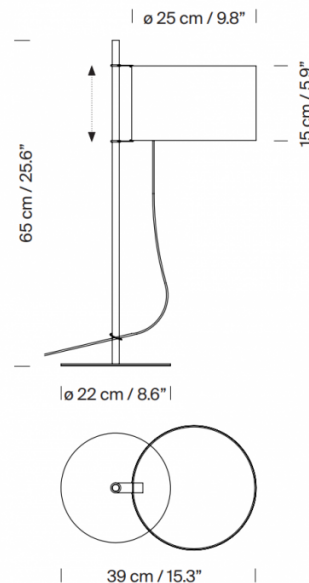

### Santa & Cole TMD Table Lamp

The Santa & Cole TMD Table Lamp was designed after the success of the TMM floor lamp, another design by Miguel Mila. The TMD instead has a metallic structure, unlike the TMD's wooden one, and a circular base instead of a cross one. As with other lights in the collection, the shade is height adjustable, utilising a simple rubber ring to affix the shade at the desired height; the concept is based on how a flag is raised on a mast. To switch on the light, all you have to do is pull the cable lightly.

## PRODUCT SPECIFICATION

- Light Source:** 1 x Max 3.4W E27 LED (included)
- IP Code:** 20
- Dimming:** Integrated on/off switch on product.
- Dimensions:** Shade: Ø25cm  
Shade Height: 15cm  
Base: Ø22cm  
Height: 65cm  
Depth: 39cm