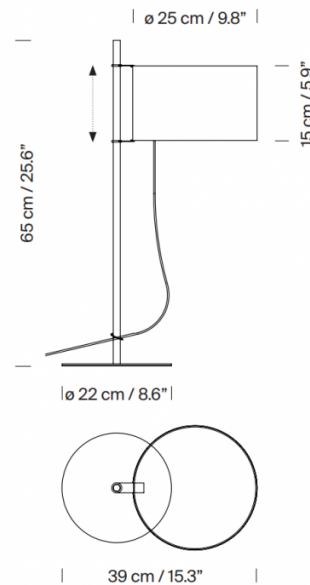

Santa & Cole TMD Table Lamp

LA8968

SOURCE: <https://www.davidvillagelighting.co.uk/product/Santa-Cole-TMD-Table-Lamp/9121>

PRODUCT DESCRIPTION

Designer: Miguel Milá

Santa & Cole TMD Table Lamp

The Santa & Cole TMD Table Lamp was designed after the success of the TMM floor lamp, another design by Miguel Mila. The TMD instead has a metallic structure, unlike the TMD's wooden one, and a circular base instead of a cross one. As with other lights in the collection, the shade is height adjustable, utilising a simple rubber ring to affix the shade at the desired height; the concept is based on how a flag is raised on a mast. To switch on the light, all you have to do is pull the cable lightly.

The linen lampshade of the TMD Table Lamp creates a calming ambience, producing a warm diffused glow. The adjustable shade grants you the ability to personalise the ambience in your space. With a lower shade the TMM produces a more direct illumination, whereas at a higher setting, it emits a wider and more calming glow across the surface below. Whether it's on the desk, a table or the floor, the Santa & Cole TMD Table Lamp delivers aesthetic charm and illumination.

PRODUCT SPECIFICATION

- Light Source:** 1 x Max 3.4W E27 LED (included)
- IP Code:** 20
- Dimming:** Integrated on/off switch on product.
- Dimensions:** Shade: Ø25cm
Shade Height: 15cm
Base: Ø22cm
Height: 65cm
Depth: 39cm