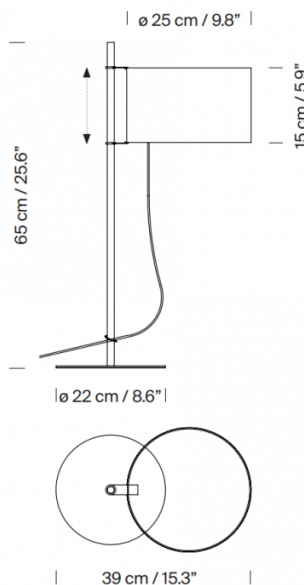

### Santa & Cole TMD Table Lamp

The Santa & Cole TMD Table Lamp was designed after the success of the TMM floor lamp, another design by Miguel Mila. The TMD instead has a metallic structure, unlike the TMD's wooden one, and a circular base instead of a cross one. As with other lights in the collection, the shade is height adjustable, utilising a simple rubber ring to affix the shade at the desired height; the concept is based on how a flag is raised on a mast. To switch on the light, all you have to do is pull the cable lightly.

## PRODUCT SPECIFICATION

**Light Source:** 1 x Max 4.5W E27 LED (included)

**IP Code:** 20

**Dimming:** Integrated on/off switch on product.

**Dimensions:** Shade: Ø25cm  
Shade Height: 15cm  
Base: Ø22cm  
Height: 65cm  
Depth: 39cm