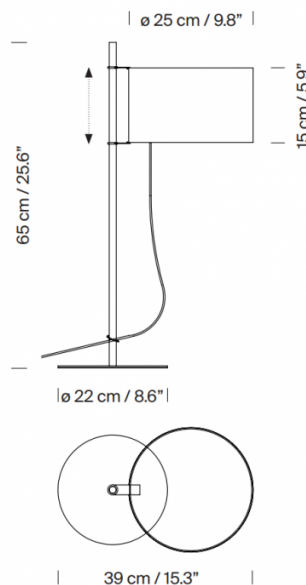

Santa & Cole TMD Table Lamp

LA8968

SOURCE: <https://www.davidvillagelighting.co.uk/product/Santa-Cole-TMD-Table-Lamp/9121>

PRODUCT DESCRIPTION

Designer: Miguel Milá

Santa & Cole TMD Table Lamp

The Santa & Cole TMD Table Lamp was designed after the success of the TMM floor lamp, another design by Miguel Mila. The TMD instead has a metallic structure, unlike the TMD's wooden one, and a circular base instead of a cross one. As with other lights in the collection, the shade is height adjustable, utilising a simple rubber ring to affix the shade at the desired height; the concept is based on how a flag is raised on a mast. To switch on the light, all you have to do is pull the cable lightly.

PRODUCT SPECIFICATION

Light Source: 1 x Max 4.5W E27 LED (included)

IP Code: 20

Dimming: Integrated on/off switch on product.

Dimensions: Shade: Ø25cm
Shade Height: 15cm
Base: Ø22cm
Height: 65cm
Depth: 39cm