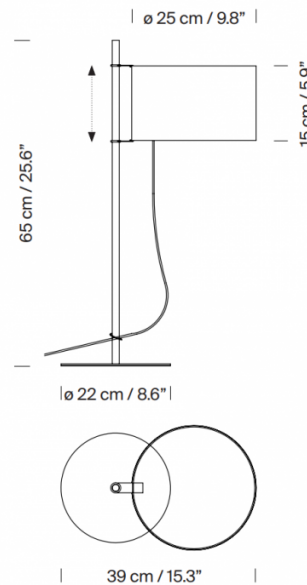

Santa & Cole TMD Table Lamp

LA8968

SOURCE: <https://www.davidvillagelighting.co.uk/product/Santa-Cole-TMD-Table-Lamp/9121>

PRODUCT DESCRIPTION

Designer: Miguel Milá

Santa & Cole TMD Table Lamp

The Santa & Cole TMD Table Lamp was designed after the success of the TMM floor lamp, another design by Miguel Mila. The TMD instead has a metallic structure, unlike the TMD's wooden one, and a circular base instead of a cross one. As with other lights in the collection, the shade is height adjustable, utilising a simple rubber ring to affix the shade at the desired height; the concept is based on how a flag is raised on a mast. To switch on the light, all you have to do is pull the cable lightly.

PRODUCT SPECIFICATION

- Light Source:** 1 x Max 4.5W E27 LED (included)
- IP Code:** 20
- Dimming:** Integrated on/off switch on product.
- Dimensions:** Shade: Ø25cm
Shade Height: 15cm
Base: Ø22cm
Height: 65cm
Depth: 39cm