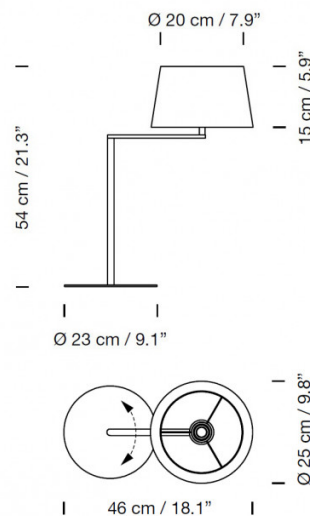

## PRODUCT SPECIFICATION

**Light Source:** 1 x Max 4.5W E27 LED (included)

**IP Code:** 20

**Dimming:** In-line on/off switch included on cable

**Dimensions:** Shade: Ø20cm  
Shade Height: 15cm  
Height: 54cm  
Base: Ø23cm  
Depth: 46cm  
Cable Length: 225cm