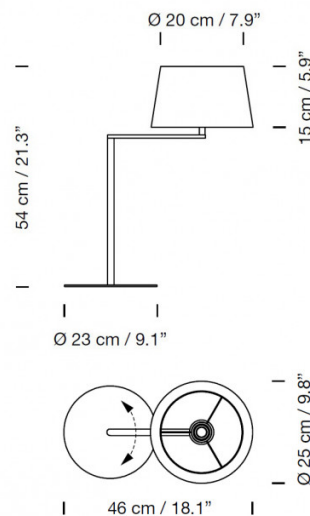

LA8966

Santa & Cole Americana Table Lamp

SOURCE: <https://www.davidvillagelighting.co.uk/product/Santa-Cole-Americana-Table-Lamp/9119>

PRODUCT DESCRIPTION

Designer: Miguel Milá

Santa & Cole Americana Table Lamp

Designed in the 1960s, the idea behind the Americana was based on George Hansen's lamp collection from the 1950s, as the designer, Miguel Mila, was truly enthralled by Hansen's design. The lamps were built around a rotating arm, with a swivel placed in the middle creating a division of the horizontal axis into two separate sections. Mila took the design one step further, while retaining the balanced geometry, and created the Americana table lamp with a swing arm that has a right-angled bend.

The swivel allows you to rotate the lamp, without needing to move its metal base. You push the arm away or towards you depending on the use. The Americana lights are a great reading companion and can be easily positioned next to your comfortable armchair or on your bedside table. Americana is a perfect choice for residential and contract use.

The collection includes a [floor lamp](#) and a [wall light](#), which both have the iconic swing arm in a satin nickel finish and white linen shade.

PRODUCT SPECIFICATION

Light Source: 1 x Max 3.4W E27 LED (included)

IP Code: 20

Dimming: In-line on/off switch included on cable

Dimensions: Shade: Ø20cm
Shade Height: 15cm
Height: 54cm
Base: Ø23cm
Depth: 46cm
Cable Length: 225cm