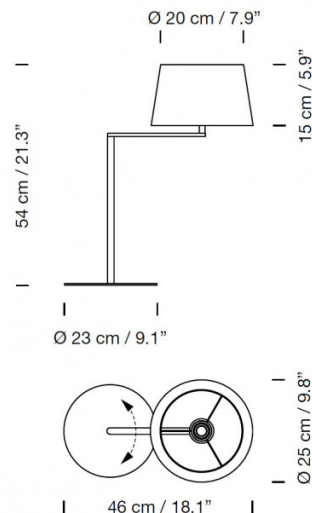

The collection includes a [floor lamp](#) and a [wall light](#), which both have the iconic swing arm in a satin nickel finish and white linen shade.

PRODUCT SPECIFICATION

Light Source: 1 x Max 4.5W E27 LED (included)

IP Code: 20

Dimming: In line on/off switch included on cable

Dimensions: Shade: Ø20cm
Shade Height: 15cm
Height: 54cm
Base: Ø23cm
Depth: 46cm
Cable Length: 225cm

For all sales and technical enquiries, please contact: