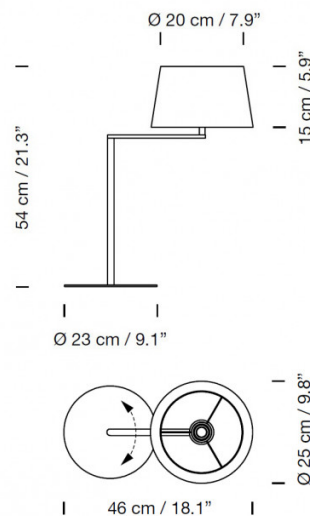

## PRODUCT SPECIFICATION

**Light Source:** 1 x Max 3.4W E27 LED (included)

**IP Code:** 20

**Dimming:** In-line on/off switch included on cable

**Dimensions:** Shade: Ø20cm  
Shade Height: 15cm  
Height: 54cm  
Base: Ø23cm  
Depth: 46cm  
Cable Length: 225cm