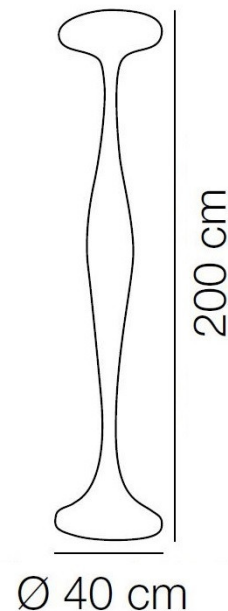

kdl n

KDLN E.T.A. Floor Lamp

LA8952

SOURCE: <https://www.davidvillagelighting.co.uk/product/KDLN-ETA-Floor-Lamp/9103>

PRODUCT DESCRIPTION

Designer: Guglielmo Berchicci

KDLN E.T.A. Floor Lamp

The E.T.A floor lamp was designed by Guglielmo Berchicci and has become one of his most iconic designs. Formed of ecological fiberglass molded into its stunning shape. This lamp is available in a selection of vibrant colours such as white and orange. This floor lamp has been made iconic through its appearances in movies and TV, the striking design is easily recognisable on and off-camera.

Shaped by hand, the E.T.A floor lamp is described by KDLN as 'a sinuous object flooded with light that seems to arrive from faraway worlds to grace the space it occupies'. Place this iconic lamp in your living space or hallway to make a true design statement.

PRODUCT SPECIFICATION

**Light Source:** 1 x Max 100W E27 (excluded)  
+  
3 x Max 40W E14 (excluded)

**IP Code:** 20

**Dimming:** In line dimmer included on cable.

**Dimensions:** Height: 200cm  
Base: Ø40cm  
Cable Length: 190cm