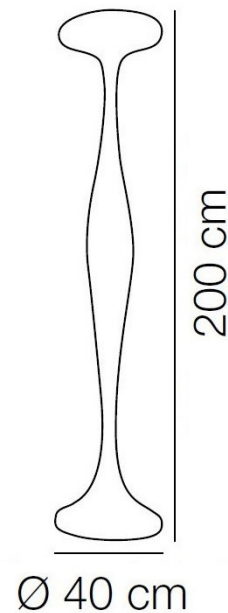

kdln

KDLN E.T.A. Floor Lamp

LA8952

SOURCE: <https://www.davidvillagelighting.co.uk/product/KDLN-ETA-Floor-Lamp/9103>

PRODUCT DESCRIPTION

Designer: Guglielmo Berchicci

KDLN E.T.A. Floor Lamp

The E.T.A floor lamp was designed by Guglielmo Berchicci and has become one of his most iconic designs. Formed of ecological fiberglass molded into its stunning shape. This lamp is available in a selection of vibrant colours such as white and orange. This floor lamp has been made iconic through its appearances in movies and TV, the striking design is easily recognisable on and off-camera.

Shaped by hand, the E.T.A floor lamp is described by KDLN as 'a sinuous object flooded with light that seems to arrive from faraway worlds to grace the space it occupies'. Place this iconic lamp in your living space or hallway to make a true design statement.

PRODUCT SPECIFICATION

- Light Source:** 1 x Max 100W E27 (excluded)
+
3 x Max 40W E14 (excluded)
- IP Code:** 20
- Dimming:** In line dimmer included on cable.
- Dimensions:** Height: 200cm
Base: Ø40cm
Cable Length: 190cm