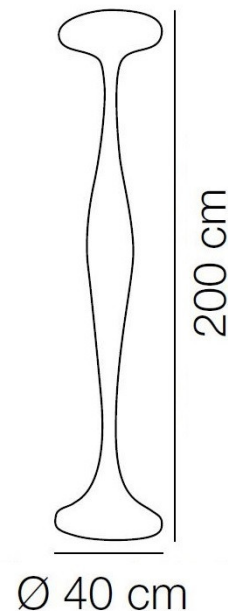

**kdl**n

**KDLN E.T.A. Floor Lamp**

LA8952

SOURCE: <https://www.davidvillagelighting.co.uk/product/KDLN-ETA-Floor-Lamp/9103>

**PRODUCT DESCRIPTION**

**Designer:** Guglielmo Berchicci

**KDLN E.T.A. Floor Lamp**

The E.T.A floor lamp was designed by Guglielmo Berchicci and has become one of his most iconic designs. Formed of ecological fiberglass molded into its stunning shape. This lamp is available in a selection of vibrant colours such as white and orange. This floor lamp has been made iconic through its appearances in movies and TV, the striking design is easily recognisable on and off-camera.

Shaped by hand, the E.T.A floor lamp is described by KDLN as 'a sinuous object flooded with light that seems to arrive from faraway worlds to grace the space it occupies'. Place this iconic lamp in your living space or hallway to make a true design statement.

**PRODUCT SPECIFICATION**

- Light Source:** 1 x Max 100W E27 (excluded)  
+  
3 x Max 40W E14 (excluded)
- IP Code:** 20
- Dimming:** In line dimmer included on cable.
- Dimensions:** Height: 200cm  
Base: Ø40cm  
Cable Length: 190cm