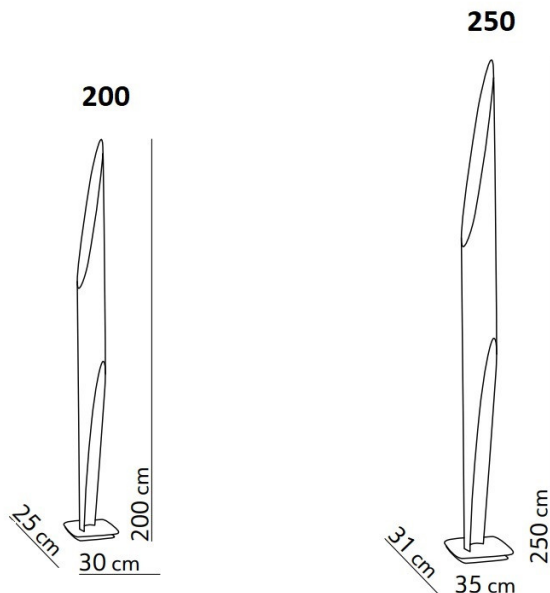

The shade is also available in two sizes, a 200cm or 250cm shade height. This allows you to find the perfect sizes Shakti for your home, the smaller version adding brightness and a designer touch to your interior whilst the larger 250cm version is a statement piece that will make an impact within a room. Place the KDLN Shakti in a living or dining area where its elegant design can be enjoyed.

PRODUCT SPECIFICATION

Light Source: **200:** 2 x Max 100W E27 (excluded)
250: 2 x Max 100W E27 (excluded)

IP Code: 20

Dimming: In line dimmer included on cable.

Dimensions: **200:**
Height: 200cm
Base: 25cm x 30cm

250:
Height: 250cm
Base: 31cm x 35cm

Cable Length: 280cm

For all sales and technical enquiries, please contact:

+44 (0)114 263 4266

info@davidvillagelighting.co.uk

www.davidvillagelighting.co.uk