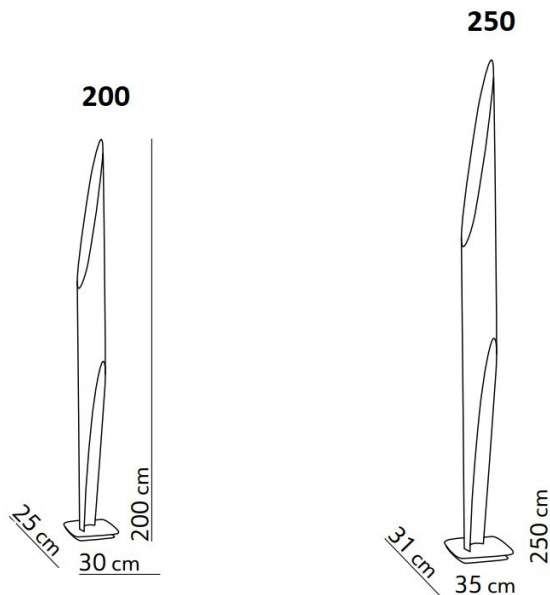

The shade is also available in two sizes, a 200cm or 250cm shade height. This allows you to find the perfect sizes Shakti for your home, the smaller version adding brightness and a designer touch to your interior whilst the larger 250cm version is a statement piece that will make an impact within a room. Place the KDLN Shakti in a living or dining area where its elegant design can be enjoyed.

PRODUCT SPECIFICATION

Light Source: 200: 2 x Max 100W E27 (excluded)
250: 2 x Max 100W E27 (excluded)

IP Code: 20

Dimming: In line dimmer included on cable.

Dimensions: 200:
Height: 200cm
Base: 25cm x 30cm

250:
Height: 250cm
Base: 31cm x 35cm

Cable Length: 280cm

For all sales and technical enquiries, please contact:

+44 (0)114 263 4266

info@davidvillagelighting.co.uk

www.davidvillagelighting.co.uk