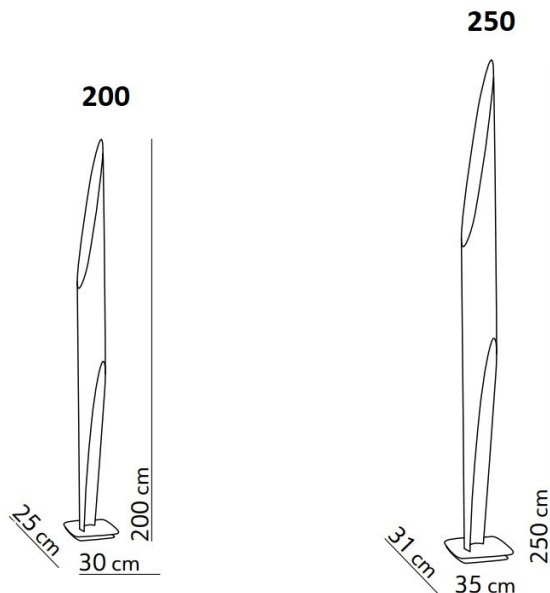

The shade is also available in two sizes, a 200cm or 250cm shade height. This allows you to find the perfect sizes Shakti for your home, the smaller version adding brightness and a designer touch to your interior whilst the larger 250cm version is a statement piece that will make an impact within a room. Place the KDLN Shakti in a living or dining area where its elegant design can be enjoyed.

PRODUCT SPECIFICATION

Light Source: 200: 2 x Max 100W E27 (excluded)
250: 2 x Max 100W E27 (excluded)

IP Code: 20

Dimming: In line dimmer included on cable.

Dimensions: 200:
Height: 200cm
Base: 25cm x 30cm

250:
Height: 250cm
Base: 31cm x 35cm

Cable Length: 280cm

For all sales and technical enquiries, please contact:

+44 (0)114 263 4266

info@davidvillagelighting.co.uk

www.davidvillagelighting.co.uk