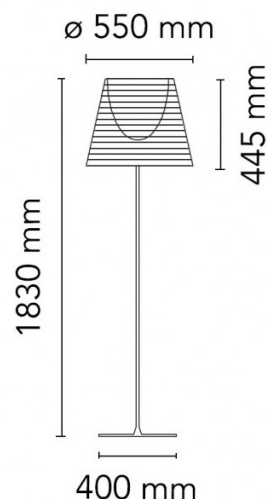

## PRODUCT SPECIFICATION

**Light Source:** 1 x max 21W LED E27 (excluded)

**IP Code:** 20

**Dimming:** In line dimmer included on cable

**Dimensions:** Ø55cm shade  
44.5cm shade height  
183cm height  
40cm base