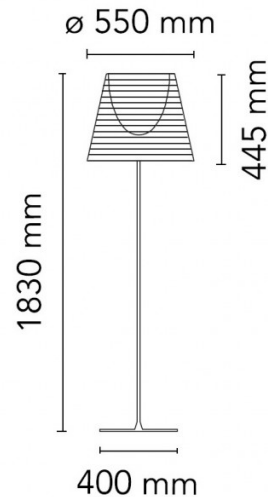

PRODUCT SPECIFICATION

Light Source: 1 x max 21W LED E27 (excluded)

IP Code: 20

Dimming: In line dimmer included on cable

Dimensions: Ø55cm shade
44.5cm shade height
183cm height
40cm base

For all sales and technical enquiries, please contact: