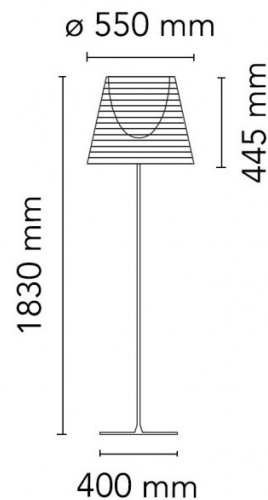

FLOS

Flos KTribe F3 Floor Lamp

LA8328-F3

SOURCE: <https://www.davidvillagelighting.co.uk/product/Flos-KTribe-F3-Floor-Lamp/9057>

PRODUCT DESCRIPTION

Designer: Philippe Starck & Eugeni Quitllet

KTribe F3 Floor Lamp by Flos

PRODUCT SPECIFICATION

- Light Source:** 1 x max 250W E27 (excluded)
- IP Code:** 20
- Dimming:** In line dimmer included on cable
- Dimensions:** Ø55cm shade
44.5cm shade height
183cm height
40cm base

For all sales and technical enquiries, please contact: