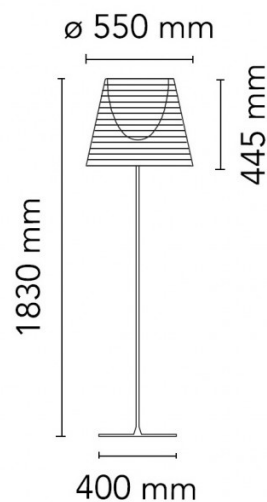

PRODUCT SPECIFICATION

Light Source: 1 x max 21W LED E27 (excluded)

IP Code: 20

Dimming: In line dimmer included on cable

Dimensions: Ø55cm shade
44.5cm shade height
183cm height
40cm base

For all sales and technical enquiries, please contact: