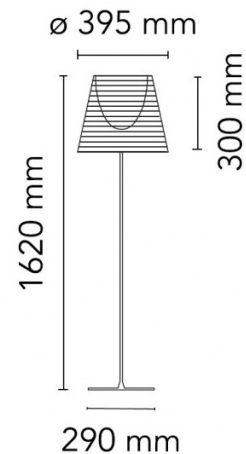

PRODUCT SPECIFICATION

Light Source: 1 x max 21W LED E27 (excluded)

IP Code: 20

Dimming: In line dimmer included on cable

Dimensions: Ø39.5cm shade  
30cm shade height  
162cm height  
29cm base

For all sales and technical enquiries, please contact: