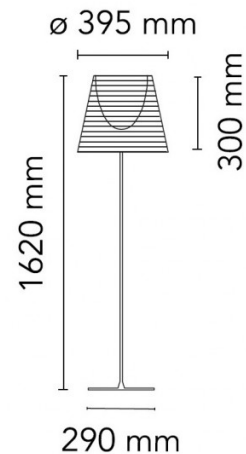

PRODUCT SPECIFICATION

Light Source: 1 x max 21W LED E27 (excluded)

IP Code: 20

Dimming: In line dimmer included on cable

Dimensions: Ø39.5cm shade
30cm shade height
162cm height
29cm base

For all sales and technical enquiries, please contact: