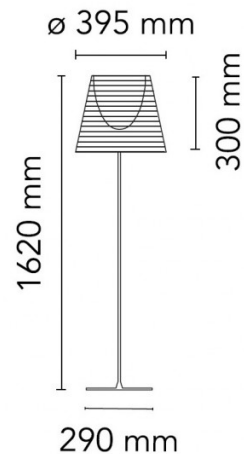

PRODUCT SPECIFICATION

- Light Source:** 1 x max 21W LED E27 (excluded)
- IP Code:** 20
- Dimming:** In line dimmer included on cable
- Dimensions:** Ø39.5cm shade
30cm shade height
162cm height
29cm base