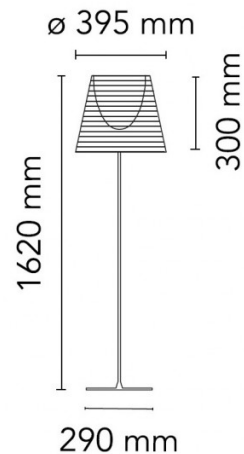

PRODUCT SPECIFICATION

- Light Source:** 1 x max 21W LED E27 (excluded)
- IP Code:** 20
- Dimming:** In line dimmer included on cable
- Dimensions:** Ø39.5cm shade  
30cm shade height  
162cm height  
29cm base