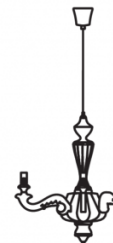

moooi

Moooi Smoke Chandelier

LA8864

SOURCE: <https://www.davidvillagelighting.co.uk/product/Moooi-Smoke-Chandelier/9039>

PRODUCT DESCRIPTION

Designer: Maarten Baas

Smoke Chandelier by Moooi

The only light within Maarten Baas' Smoke collection, the Smoke Chandelier is made through the unique process that Baas developed and Moooi loved. As part of his graduation project, from the Design Academy in the Netherlands, Baas has done an extensive research to find the perfect balance on beauty and perfection. It was nature that inspired him, and its constant change and movement; something that us humans cannot understand and wish to preserve items as they are meant to be. The wooden pieces go through an intricate process: first charcoaled and then covered with clear epoxy resin. The resin is meant to fully preserve in time the beauty and uniqueness of the burnt wood.

The Smoke Chandelier takes three E14 ideally candle like bulbs, adding to its alluring and mystical appearance. The suspension will match any interior decor and add a decorative element to it. Hang the chandelier above a dining table, in the living room or reception area. The lamp can be dimmed, when used in conjunction of a LED dimmable light source, so that you can adjust the brightness. Browse through the rest of the [Smoke Collection](#), which includes an armchair and a dining chair and armchair.

PRODUCT SPECIFICATION

Light Source: 3 x Max 40W E14 (excluded)

IP Code: 20

Dimming: Dimmable via mains phase dimming.

Dimensions: Ø65cm
Height: 55cm
Cable Length: 400cm

65cm | 25.6"

55cm | 21.7"

For all sales and technical enquiries, please contact: