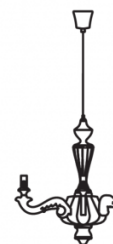

PRODUCT SPECIFICATION

- **Light Source:** 3 x Max 40W E14 (excluded)
- **IP Code:** 20
- **Dimming:** Dimmable via mains phase dimming.
- **Dimensions:** Ø65cm
  Height: 55cm
  Cable Length: 400cm

65cm | 25.6"