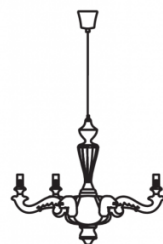

PRODUCT SPECIFICATION

Light Source: 3 x Max 40W E14 (excluded)

IP Code: 20

Dimming: Dimmable via mains phase dimming.

Dimensions: Ø65cm
Height: 55cm
Cable Length: 400cm

65cm | 25.6"