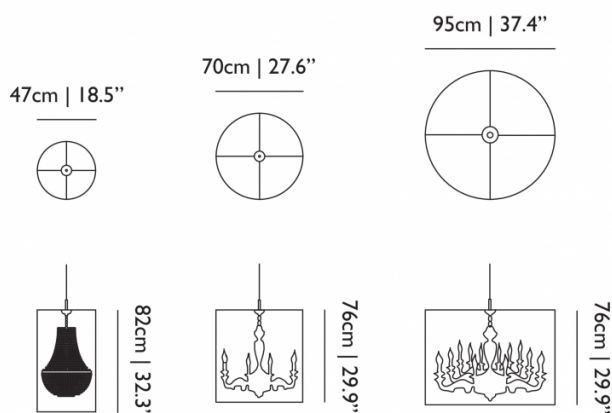

Dimming: Dimmable via mains phase dimming.

Dimensions: Light Shade Shade 47

Ø47cm
Height: 82cm

Light Shade Shade 70

Ø70cm
Height: 76cm

Light Shade Shade 95

Ø95cm
Height: 76cm

Cable Length: 400cm