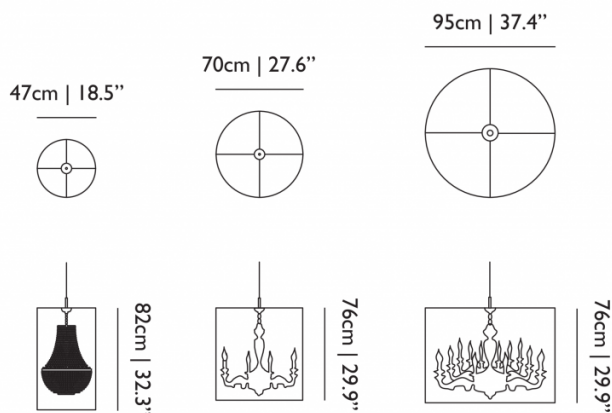

## PRODUCT SPECIFICATION

**Light Source:** Light Shade Shade 47  
3 x Max 60W E27 type A (excluded)

**Light Shade Shade 70**  
5 x Max 40W E14 type B (excluded)

**Light Shade Shade 95**  
18 x Max 40W E14 type B (excluded)

**IP Code:** 20

**Dimming:** Dimmable via mains phase dimming.

**Dimensions:** Light Shade Shade 47

Ø47cm  
Height: 82cm

**Light Shade Shade 70**

Ø70cm  
Height: 76cm

**Light Shade Shade 95**

Ø95cm  
Height: 76cm