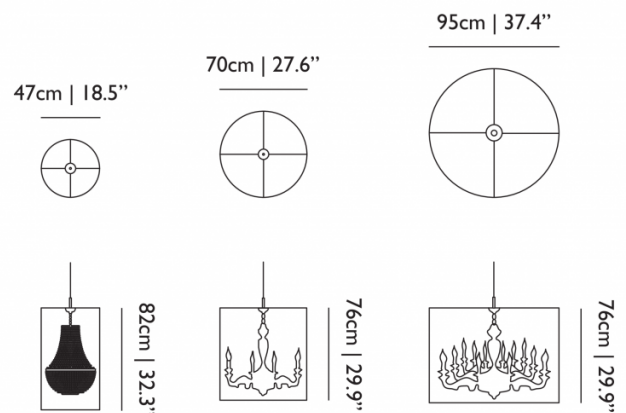

Moooi Light Shade Shade Suspension

LA8841

SOURCE: <https://www.davidvillagelighting.co.uk/product/Moooi-Light-Shade-Shade-Suspension/9016>

PRODUCT DESCRIPTION

Designer: Jurgen Bey

Light Shade Shade by Moooi

Light Shade Shade was designed by Jurgen Bey for Dutch company, Moooi. The ingenious design behind the Light Shade Shade lights is highlighted with a semi-transparent mirror shade which conceals the interior chandelier. When the lights are off, the mirror shade will reflect its surroundings. The light completely changes when switched on, as its beauty within, the chandeliers, are instantly exposed. The Light Shade Shade 47, the smallest in the collection, has a slightly different interior chandelier - one with decorative glass beads.

The Collection represents a modern interpretation of the more traditional chandeliers found in ball rooms and foyers. With the mirror film shade, the Chandeliers are instantly upgraded and become a contemporary lighting design. The Light Shade Shade lights are available in three sizes: Light Shade Shade 47, Light Shade Shade 70 and Light Shade Shade 95. The perfect choice for any room around the house, as well as in hospitality.

PRODUCT SPECIFICATION

Light Source: Light Shade Shade 47
3 x Max 60W E27 type A (excluded)

Light Shade Shade 70
5 x Max 40W E14 type B (excluded)

Light Shade Shade 95
18 x Max 40W E14 type B (excluded)

IP Code: 20

Dimming: Dimmable via mains phase dimming.

Dimensions: Light Shade Shade 47
Ø47cm
Height: 82cm

Light Shade Shade 70
Ø70cm
Height: 76cm

Light Shade Shade 95
Ø95cm
Height: 76cm

Cable Length: 400cm