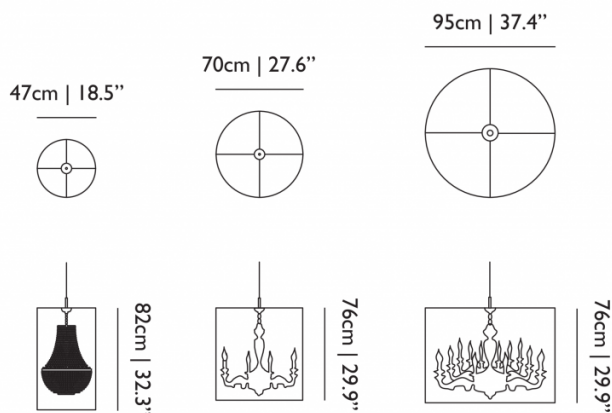

Dimming: Dimmable via mains phase dimming.

Dimensions: Light Shade Shade 47

Ø47cm
Height: 82cm

Light Shade Shade 70

Ø70cm
Height: 76cm

Light Shade Shade 95

Ø95cm
Height: 76cm

Cable Length: 400cm