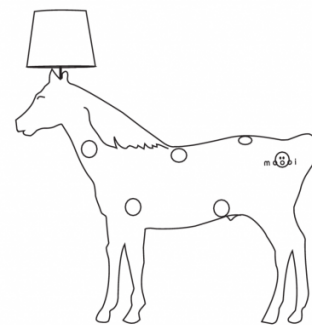

PRODUCT SPECIFICATION

Light Source: 1 x Max 60W E27 (excluded)

IP Code: 20

Dimming: In line on/off switch included on cable.

Dimensions: Ø50cm shade
Length: 230cm
Height: 240cm
Cable Length: 400cm

230cm | 90.6"

50cm | 19.7"