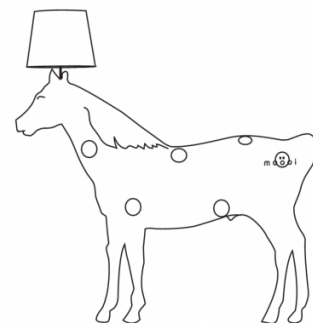

PRODUCT SPECIFICATION

Light Source: 1 x Max 60W E27 (excluded)

IP Code: 20

Dimming: In line on/off switch included on cable.

Dimensions: Ø50cm shade
Length: 230cm
Height: 240cm
Cable Length: 400cm

230cm | 90.6"

50cm | 19.7"