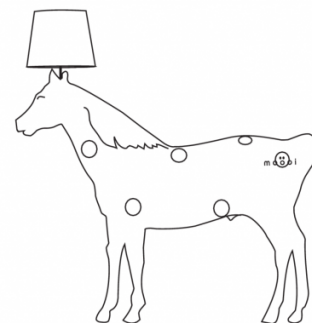

PRODUCT SPECIFICATION

Light Source: 1 x Max 60W E27 (excluded)

IP Code: 20

Dimming: In line on/off switch included on cable.

Dimensions: Ø50cm shade
Length: 230cm
Height: 240cm
Cable Length: 400cm

230cm | 90.6"

50cm | 19.7"