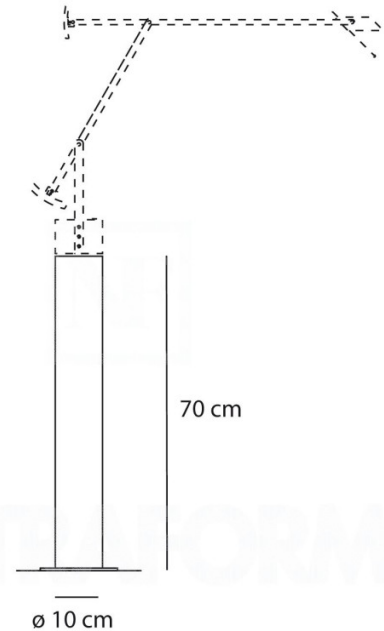

**Artemide**

**Artemide Tizio, Tizio Plus Floor Support only**

LA8830

SOURCE: <https://www.davidvillagelighting.co.uk/product/Artemide-Tizio-Tizio-Plus-Floor-Support-only/8977>

**PRODUCT DESCRIPTION**

Designer: Richard Sapper

The [Tizio Collection](#) includes different sized Tizio's and Floor Supports.

**PRODUCT SPECIFICATION**

Dimensions: Ø 11 cm  
70 cm height

**For all sales and technical enquiries, please contact:**

+44 (0)114 263 4266