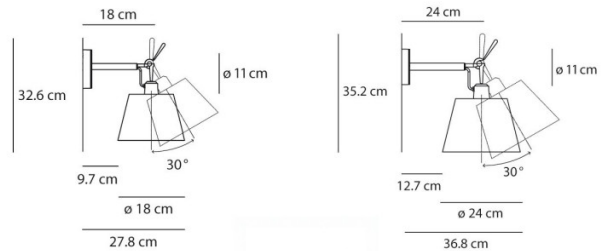

The Tolomeo Diffusore wall lamp is available in three sizes (18, 24, 32) and two finish options, so you can find the right size and colour for your space. The diffuser can rotate up to 30°, as seen in the images and is a stylish choice for bedrooms, lounge, hallways and more. Ideal for private use or hospitality.

PRODUCT SPECIFICATION

Light Source: 18cm - max 8W E27 (excluded)
24cm - max 17W E27 (excluded)
32cm - max 21W E27 (excluded)

IP Code: 20

Dimming: Dimmable via mains phase dimming.

Dimensions: 18cm - Ø18cm, D:27.8cm, H:32.6cm
24cm - Ø24cm, D:36.8cm, H:35.2cm
32cm - Ø32cm, D:48.8cm, H: 40.6cm