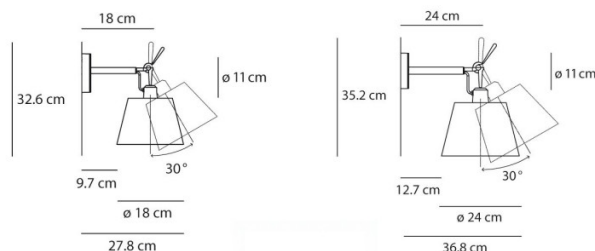

The Tolomeo Diffusore wall lamp is available in three sizes (18, 24, 32) and two finish options, so you can find the right size and colour for your space. The diffuser can rotate up to 30°, as seen in the images and is a stylish choice for bedrooms, lounge, hallways and more. Ideal for private use or hospitality.

PRODUCT SPECIFICATION

Light Source: 18cm - max 8W E27 (excluded)
24cm - max 17W E27 (excluded)
32cm - max 21W E27 (excluded)

IP Code: 20

Dimming: Dimmable via mains phase dimming.

Dimensions: 18cm - Ø18cm, D:27.8cm, H:32.6cm
24cm - Ø24cm, D:36.8cm, H:35.2cm
32cm - Ø32cm, D:48.8cm, H: 40.6cm