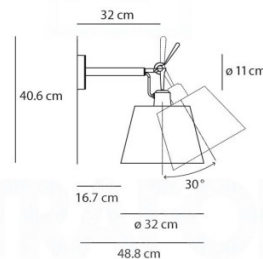

Tolomeo parete diffusore 18

Tolomeo parete diffusore 24

Tolomeo parete diffusore 32