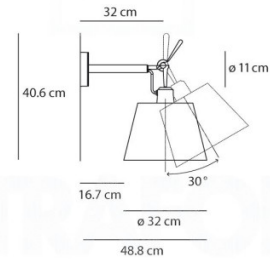

Tolomeo parete diffusore 18

Tolomeo parete diffusore 24

Tolomeo parete diffusore 32