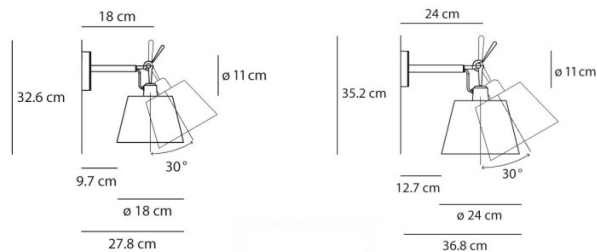

The Tolomeo Diffusore wall lamp is available in three sizes (18, 24, 32) and two finish options, so you can find the right size and colour for your space. The diffuser can rotate up to 30°, as seen in the images and is a stylish choice for bedrooms, lounge, hallways and more. Ideal for private use or hospitality.

PRODUCT SPECIFICATION

**Light Source:** 18cm - max 8W E27 (excluded)  
 24cm - max 17W E27 (excluded)  
 32cm - max 21W E27 (excluded)

**IP Code:** 20

**Dimming:** Dimmable via mains phase dimming.

**Dimensions:** 18cm - Ø18cm, D:27.8cm, H:32.6cm  
 24cm - Ø24cm, D:36.8cm, H:35.2cm  
 32cm - Ø32cm, D:48.8cm, H: 40.6cm