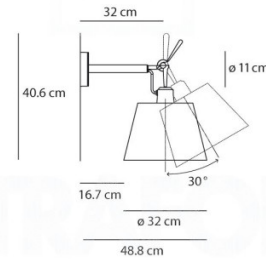

Tolomeo parete diffusore 18

Tolomeo parete diffusore 24

Tolomeo parete diffusore 32