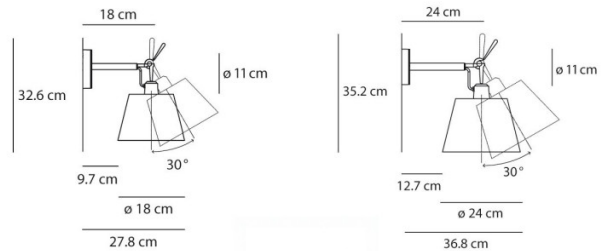

The Tolomeo Diffusore wall lamp is available in three sizes (18, 24, 32) and two finish options, so you can find the right size and colour for your space. The diffuser can rotate up to 30°, as seen in the images and is a stylish choice for bedrooms, lounge, hallways and more. Ideal for private use or hospitality.

PRODUCT SPECIFICATION

Light Source: 18cm - max 8W E27 (excluded)  
24cm - max 17W E27 (excluded)  
32cm - max 21W E27 (excluded)

IP Code: 20

Dimming: Dimmable via mains phase dimming.

Dimensions: 18cm - Ø18cm, D:27.8cm, H:32.6cm  
24cm - Ø24cm, D:36.8cm, H:35.2cm  
32cm - Ø32cm, D:48.8cm, H: 40.6cm