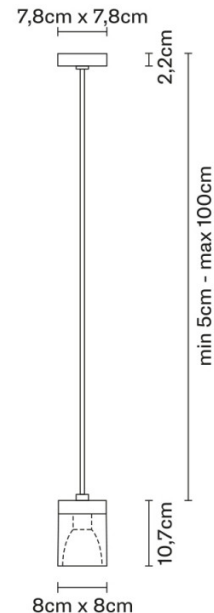

## PRODUCT SPECIFICATION

**Light Source:** 1 x Max 50W GU10 LED (excluded)

**IP Code:** 20

**Dimming:** Dimmable via Triac dimming.

**Dimensions:** Shade: 8cm x 8cm  
Shade Height: 10.7cm  
Minimum Drop Height: 5cm  
Maximum Drop Height: 100cm  
Ceiling Canopy: 7.8cm x 7.8cm