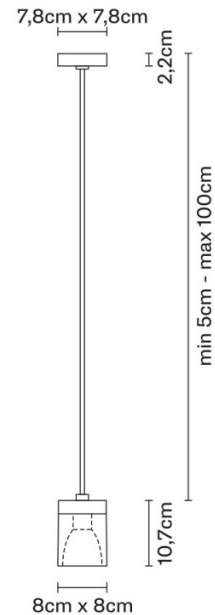

Fabbian Fabbian Cubetto Pendant

LA8239

SOURCE: <https://www.davidvillagelighting.co.uk/product/Fabbian-Cubetto-Pendant/881>

PRODUCT DESCRIPTION

Designer: Pamio Design

Fabbian Cubetto Pendant

Designed by Pamio Design, the Fabbian Cubetto Pendant is a beautiful addition to our kitchen, dining area or stairwell. The rectangular diffuser is crafted from Italian glass and is available in either black, white or crystal glass - allowing this luminaire to adapt to a range of modern interiors. The illumination is projected downwards, casting a functional downlight onto the surface below, making it perfect for above kitchen islands or dining tables.

The Fabbian Cubetto Pendant is crafted through an intricate three-step process of preparing, moulding and cleaning the glass. The result is an elegant and unique lighting solution for residential and commercial settings. Pamio Design found inspiration in the "most important natural element" - ice. Which highlights where the sharp lines and geometric silhouette of the Cubetto Pendant has developed from.

PRODUCT SPECIFICATION

- **Light Source:** 1 x Max 50W GU10 LED (excluded)
- **IP Code:** 20
- **Dimming:** Dimmable via Triac dimming.
- **Dimensions:**
  - Shade: 8cm x 8cm
  - Shade Height: 10.7cm
  - Minimum Drop Height: 5cm
  - Maximum Drop Height: 100cm
  - Ceiling Canopy: 7.8cm x 7.8cm

For all sales and technical enquiries, please contact:

+44 (0)114 263 4266

info@davidvillagelighting.co.uk

www.davidvillagelighting.co.uk