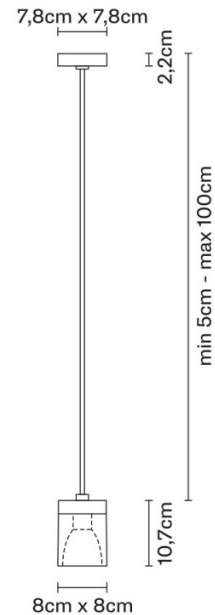

Fabbian Fabbian Cubetto Pendant

LA8239

SOURCE: <https://www.davidvillagelighting.co.uk/product/Fabbian-Cubetto-Pendant/881>

PRODUCT DESCRIPTION

Designer: Pamio Design

Fabbian Cubetto Pendant

Designed by Pamio Design, the Fabbian Cubetto Pendant is a beautiful addition to our kitchen, dining area or stairwell. The rectangular diffuser is crafted from Italian glass and is available in either black, white or crystal glass - allowing this luminaire to adapt to a range of modern interiors. The illumination is projected downwards, casting a functional downlight onto the surface below, making it perfect for above kitchen islands or dining tables.

PRODUCT SPECIFICATION

- Light Source:** 1 x Max 50W GU10 LED (excluded)
- IP Code:** 20
- Dimming:** Dimmable via Triac dimming.
- Dimensions:**
 - Shade: 8cm x 8cm
 - Shade Height: 10.7cm
 - Minimum Drop Height: 5cm
 - Maximum Drop Height: 100cm
 - Ceiling Canopy: 7.8cm x 7.8cm