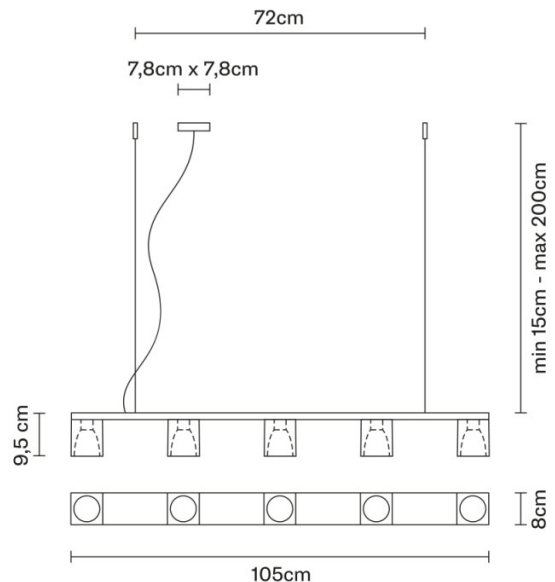

Fabbian

Fabbian Cubetto Suspension

LA582B

SOURCE: <https://www.davidvillagelighting.co.uk/product/Fabbian-Cubetto-Suspension/880>

PRODUCT DESCRIPTION

Designer: Pamio Design

Fabbian Cubetto Suspension

The Fabbian Cubetto Suspension is an evolution of the [Cubetto Pendant](#) and features five glass diffusers along a linear structure. Cubetto produces a functional and directed downlight that makes it perfect for use above kitchen islands, dining tables, workspaces, reception desks and restaurant or cafe counters.

PRODUCT SPECIFICATION

- Light Source:** 5 x Max 48W GU10 LED (excluded)
- IP Code:** 20
- Dimming:** Dimmable via Triac dimming.
- Dimensions:** Length: 105cm
Height: 9.5cm
Minimum Drop Height: 15cm
Maximum Drop Height: 200cm