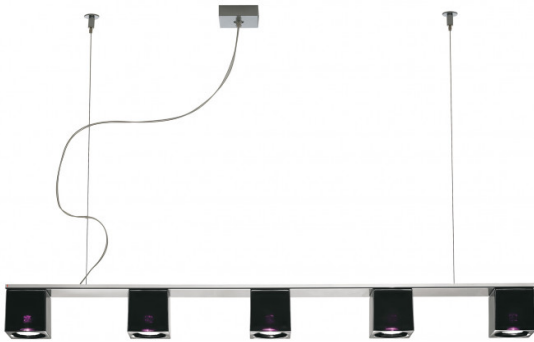

Fabbian Fabbian Cubetto Suspension

LA582B

SOURCE: <https://www.davidvillagelighting.co.uk/product/Fabbian-Cubetto-Suspension/880>

PRODUCT DESCRIPTION

Designer: Pamio Design

Fabbian Cubetto Suspension

The Fabbian Cubetto Suspension is an evolution of the [Cubetto Pendant](#) and features five glass diffusers along a linear structure. Cubetto produces a functional and directed downlight that makes it perfect for use above kitchen islands, dining tables, workspaces, reception desks and restaurant or cafe counters.

Pamio Design Studio wanted to create lighting solutions that resembled ice cubes, the "most important natural element". For this reason, the studio utilised crystal glass and metal detailing to produce sleek geometric lamps that create direct illumination, perfect as task lighting. Available in three sleek and minimalistic finishes with chrome detailing this suspension light can easily adapt to a range of stylish contemporary interiors, choose between black, white and crystal glass.

PRODUCT SPECIFICATION

- Light Source:** 5 x Max 48W GU10 LED (excluded)
- IP Code:** 20
- Dimming:** Dimmable via Triac dimming.
- Dimensions:** Length: 105cm
Height: 9.5cm
Minimum Drop Height: 15cm
Maximum Drop Height: 200cm