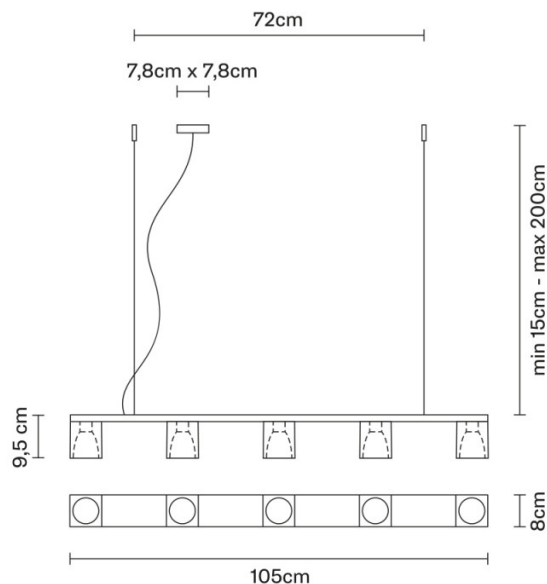

Fabbian

Fabbian Cubetto Suspension

LA582B

SOURCE: <https://www.davidvillagelighting.co.uk/product/Fabbian-Cubetto-Suspension/880>

PRODUCT DESCRIPTION

Designer: Pamio Design

Fabbian Cubetto Suspension

The Fabbian Cubetto Suspension is an evolution of the [Cubetto Pendant](#) and features five glass diffusers along a linear structure. Cubetto produces a functional and directed downlight that makes it perfect for use above kitchen islands, dining tables, workspaces, reception desks and restaurant or cafe counters.

PRODUCT SPECIFICATION

- Light Source:** 5 x Max 48W GU10 LED (excluded)
- IP Code:** 20
- Dimming:** Dimmable via Triac dimming.
- Dimensions:** Length: 105cm
Height: 9.5cm
Minimum Drop Height: 15cm
Maximum Drop Height: 200cm