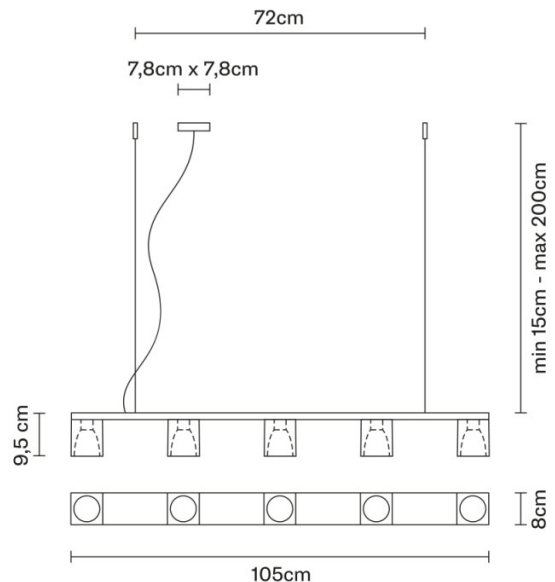

**Fabbian**

**Fabbian Cubetto Suspension**

LA582B

SOURCE: <https://www.davidvillagelighting.co.uk/product/Fabbian-Cubetto-Suspension/880>

**PRODUCT DESCRIPTION**

Designer: Pamio Design

**Fabbian Cubetto Suspension**

**PRODUCT SPECIFICATION**

- Light Source:** 5 x Max 48W GU10 LED (excluded)
- IP Code:** 20
- Dimming:** Dimmable via Triac dimming.
- Dimensions:** Length: 105cm  
Height: 9.5cm  
Minimum Drop Height: 15cm  
Maximum Drop Height: 200cm