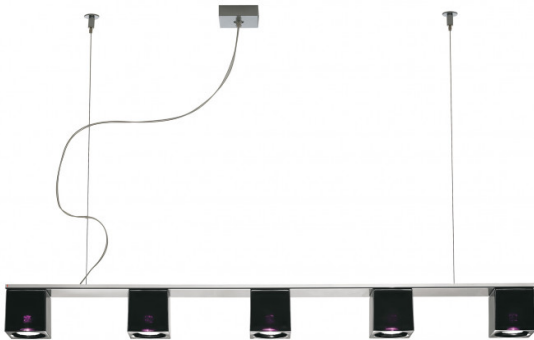

Fabbian

Fabbian Cubetto Suspension

LA582B

SOURCE: <https://www.davidvillagelighting.co.uk/product/Fabbian-Cubetto-Suspension/880>

PRODUCT DESCRIPTION

Designer: Pamio Design

Fabbian Cubetto Suspension

The Fabbian Cubetto Suspension is an evolution of the [Cubetto Pendant](#) and features five glass diffusers along a linear structure. Cubetto produces a functional and directed downlight that makes it perfect for use above kitchen islands, dining tables, workspaces, reception desks and restaurant or cafe counters.

Pamio Design Studio wanted to create lighting solutions that resembled ice cubes, the "most important natural element". For this reason, the studio utilised crystal glass and metal detailing to produce sleek geometric lamps that create direct illumination, perfect as task lighting. Available in three sleek and minimalistic finishes with chrome detailing this suspension light can easily adapt to a range of stylish contemporary interiors, choose between black, white and crystal glass.

PRODUCT SPECIFICATION

- Light Source:** 5 x Max 48W GU10 LED (excluded)
- IP Code:** 20
- Dimming:** Dimmable via Triac dimming.
- Dimensions:** Length: 105cm
Height: 9.5cm
Minimum Drop Height: 15cm
Maximum Drop Height: 200cm