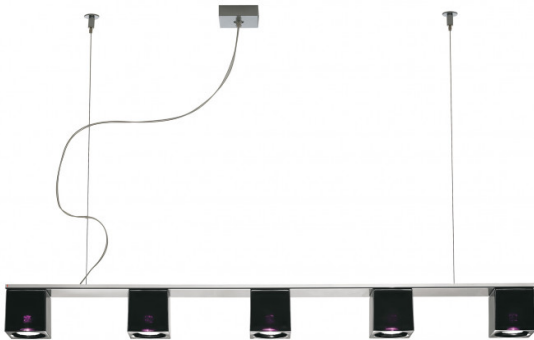

**Fabbian**

**Fabbian Cubetto Suspension**

LA582B

SOURCE: <https://www.davidvillagelighting.co.uk/product/Fabbian-Cubetto-Suspension/880>

**PRODUCT DESCRIPTION**

Designer: Pamio Design

**Fabbian Cubetto Suspension**

The Fabbian Cubetto Suspension is an evolution of the [Cubetto Pendant](#) and features five glass diffusers along a linear structure. Cubetto produces a functional and directed downlight that makes it perfect for use above kitchen islands, dining tables, workspaces, reception desks and restaurant or cafe counters.

Pamio Design Studio wanted to create lighting solutions that resembled ice cubes, the "most important natural element". For this reason, the studio utilised crystal glass and metal detailing to produce sleek geometric lamps that create direct illumination, perfect as task lighting. Available in three sleek and minimalistic finishes with chrome detailing this suspension light can easily adapt to a range of stylish contemporary interiors, choose between black, white and crystal glass.

**PRODUCT SPECIFICATION**

- Light Source:** 5 x Max 48W GU10 LED (excluded)
- IP Code:** 20
- Dimming:** Dimmable via Triac dimming.
- Dimensions:** Length: 105cm  
Height: 9.5cm  
Minimum Drop Height: 15cm  
Maximum Drop Height: 200cm