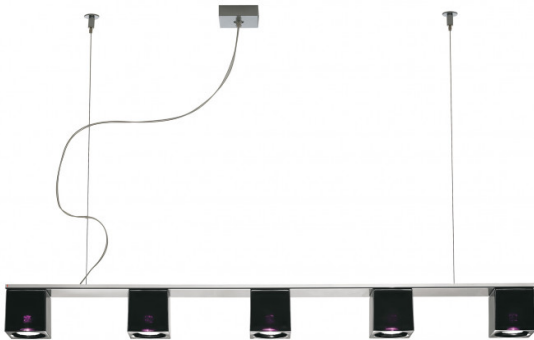

LA582B

SOURCE: <https://www.davidvillagelighting.co.uk/product/Fabbian-Cubetto-Suspension/880>

PRODUCT DESCRIPTION

Designer: Pamio Design

Fabbian Cubetto Suspension

The Fabbian Cubetto Suspension is an evolution of the [Cubetto Pendant](#) and features five glass diffusers along a linear structure. Cubetto produces a functional and directed downlight that makes it perfect for use above kitchen islands, dining tables, workspaces, reception desks and restaurant or cafe counters.

Pamio Design Studio wanted to create lighting solutions that resembled ice cubes, the "most important natural element". For this reason, the studio utilised crystal glass and metal detailing to produce sleek geometric lamps that create direct illumination, perfect as task lighting. Available in three sleek and minimalistic finishes with chrome detailing this suspension light can easily adapt to a range of stylish contemporary interiors, choose between black, white and crystal glass.

PRODUCT SPECIFICATION

- Light Source:** 5 x Max 48W GU10 LED (excluded)
- IP Code:** 20
- Dimming:** Dimmable via Triac dimming.
- Dimensions:** Length: 105cm
Height: 9.5cm
Minimum Drop Height: 15cm
Maximum Drop Height: 200cm