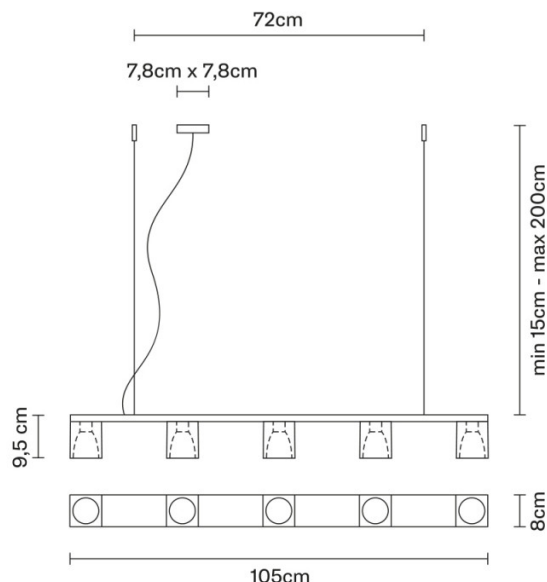

## PRODUCT SPECIFICATION

**Light Source:** 5 x Max 48W GU10 LED (excluded)

**IP Code:** 20

**Dimming:** Dimmable via Triac dimming.

**Dimensions:** Length: 105cm  
Height: 9.5cm  
Minimum Drop Height: 15cm  
Maximum Drop Height: 200cm