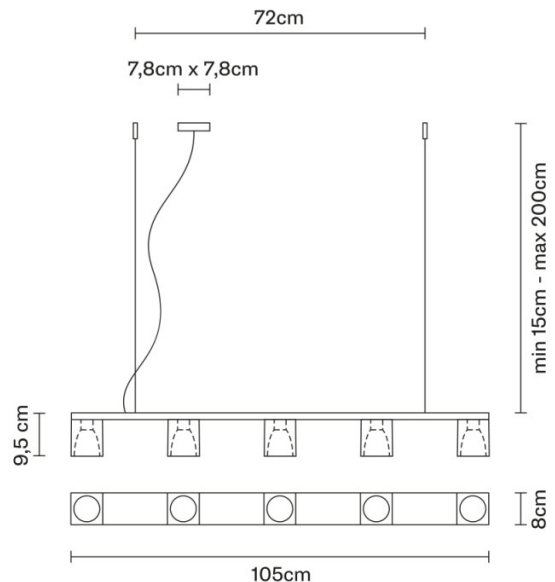

LA582B

SOURCE: <https://www.davidvillagelighting.co.uk/product/Fabbian-Cubetto-Suspension/880>

PRODUCT DESCRIPTION

Designer: Pamio Design

Fabbian Cubetto Suspension

The Fabbian Cubetto Suspension is an evolution of the [Cubetto Pendant](#) and features five glass diffusers along a linear structure. Cubetto produces a functional and directed downlight that makes it perfect for use above kitchen islands, dining tables, workspaces, reception desks and restaurant or cafe counters.

PRODUCT SPECIFICATION

- Light Source:** 5 x Max 48W GU10 LED (excluded)
- IP Code:** 20
- Dimming:** Dimmable via Triac dimming.
- Dimensions:** Length: 105cm
Height: 9.5cm
Minimum Drop Height: 15cm
Maximum Drop Height: 200cm