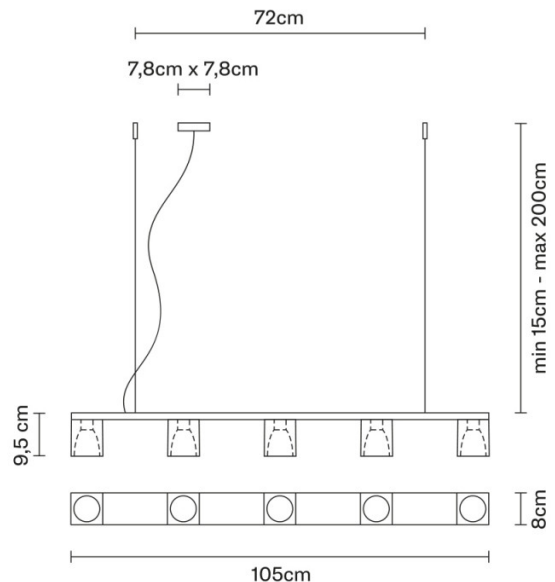

Fabbian Fabbian Cubetto Suspension

LA582B

SOURCE: <https://www.davidvillagelighting.co.uk/product/Fabbian-Cubetto-Suspension/880>

PRODUCT DESCRIPTION

Designer: Pamio Design

Fabbian Cubetto Suspension

The Fabbian Cubetto Suspension is an evolution of the [Cubetto Pendant](#) and features five glass diffusers along a linear structure. Cubetto produces a functional and directed downlight that makes it perfect for use above kitchen islands, dining tables, workspaces, reception desks and restaurant or cafe counters.

PRODUCT SPECIFICATION

- Light Source:** 5 x Max 48W GU10 LED (excluded)
- IP Code:** 20
- Dimming:** Dimmable via Triac dimming.
- Dimensions:** Length: 105cm
Height: 9.5cm
Minimum Drop Height: 15cm
Maximum Drop Height: 200cm