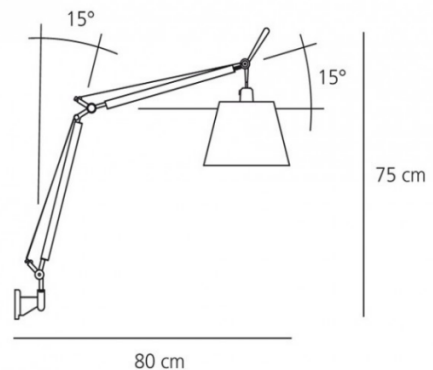

## PRODUCT SPECIFICATION

**Light Source:** 1x max 8W LED E27 (excluded)

**IP Code:** 20

**Dimensions:** Ø 18 cm shade  
75 cm height  
80-111.7 cm adjustable depth  
15° adjustable angle body & shade

**For all sales and technical enquiries, please contact:**