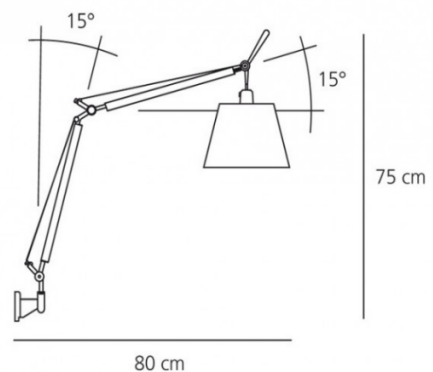

The Tolomeo Basculante features a **cord and plug** which requires a nearby power socket. Alternatively, the light can be hard-wired into the wall by a qualified electrician.

PRODUCT SPECIFICATION

Light Source: 1x max 8W LED E27 (excluded)

IP Code: 20

Dimming: Integrated on/off switch on the product.

Dimensions: Ø 18 cm shade
75 cm height
80-111.7 cm adjustable depth
15° adjustable angle body & shade

For all sales and technical enquiries, please contact: