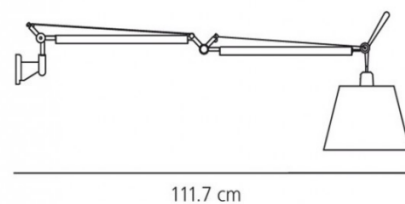

IP Code: 20

Dimensions: Ø 18 cm shade
75 cm height
80-111.7 cm adjustable depth
15° adjustable angle body & shade

For all sales and technical enquiries, please contact:

+44 (0)114 263 4266

info@davidvillagelighting.co.uk