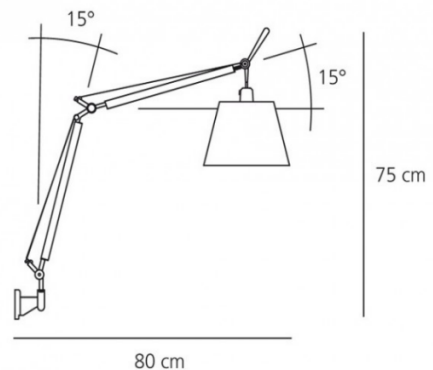

IP Code: 20

Dimensions: Ø 18 cm shade
75 cm height
80-111.7 cm adjustable depth
15° adjustable angle body & shade

For all sales and technical enquiries, please contact:

+44 (0)114 263 4266

info@davidvillagelighting.co.uk