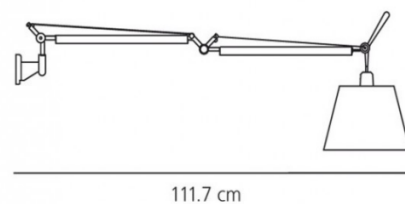

IP Code: 20

Dimming: Integrated on/off switch on the product.

Dimensions: Ø 18 cm shade
75 cm height
80-111.7 cm adjustable depth
15° adjustable angle body & shade

For all sales and technical enquiries, please contact: