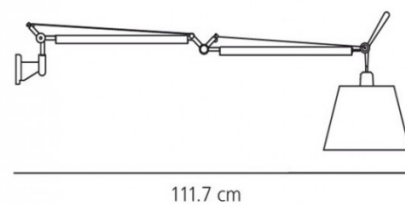

## PRODUCT SPECIFICATION

**Light Source:** 1x max 8W LED E27 (excluded)

**IP Code:** 20

**Dimensions:** Ø 18 cm shade  
75 cm height  
80-111.7 cm adjustable depth  
15° adjustable angle body & shade

**For all sales and technical enquiries, please contact:**