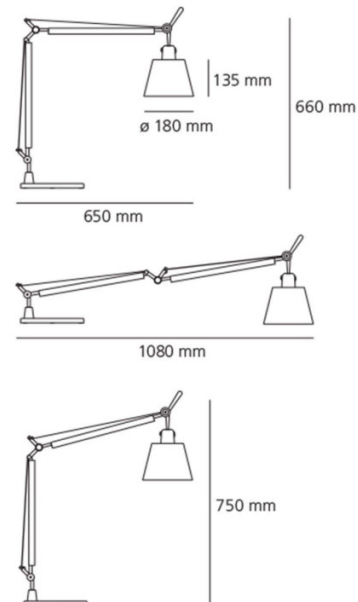

## PRODUCT SPECIFICATION

**Light Source:** 1 x max 8W E27 LED (excluded)

**IP Code:** 20

**Dimensions:** Ø18 cm shade  
13.5 cm shade height  
66-75 cm adjustable height  
65-108 cm adjustable depth

**For all sales and technical enquiries, please contact:**