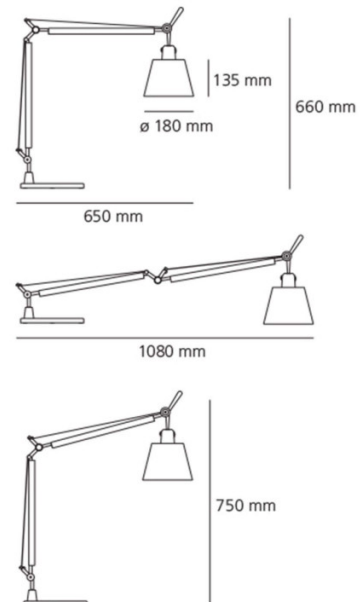

PRODUCT SPECIFICATION

Light Source: 1 x max 8W E27 LED (excluded)

IP Code: 20

Dimensions: Ø18 cm shade
13.5 cm shade height
66-75 cm adjustable height
65-108 cm adjustable depth

For all sales and technical enquiries, please contact: