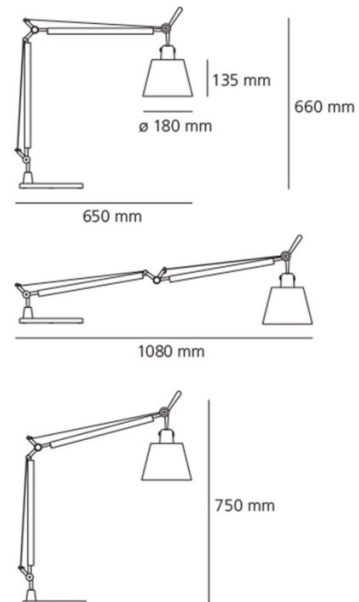

## PRODUCT SPECIFICATION

**Light Source:** 1 x max 8W E27 LED (excluded)

**IP Code:** 20

**Dimensions:** Ø18 cm shade  
13.5 cm shade height  
66-75 cm adjustable height  
65-108 cm adjustable depth

**For all sales and technical enquiries, please contact:**