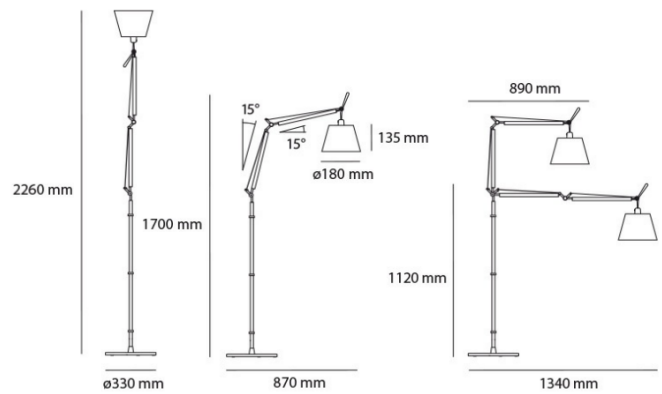

## PRODUCT SPECIFICATION

- Light Source:** 1 x 8W E27 LED (excluded)
- IP Code:** 20
- Dimming:** On/off switch integrated on head
- Dimensions:**
  - Ø 18 cm shade
  - 13.5 cm shade height
  - Ø 33 cm base
  - 112-226 cm adjustable height
  - 33-134 cm adjustable depth