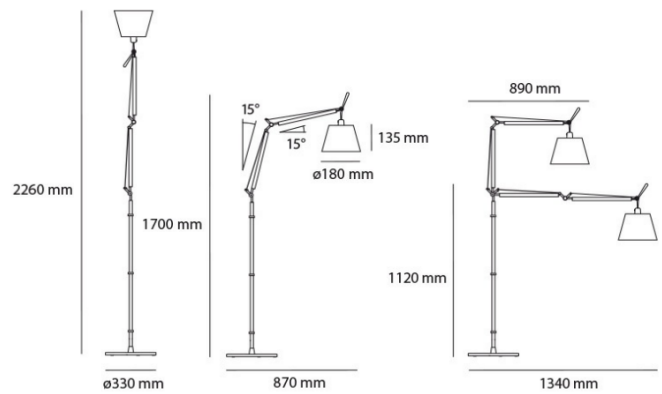

For all sales and technical enquiries, please contact:

+44 (0)114 263 4266

info@davidvillagelighting.co.uk

www.davidvillagelighting.co.uk