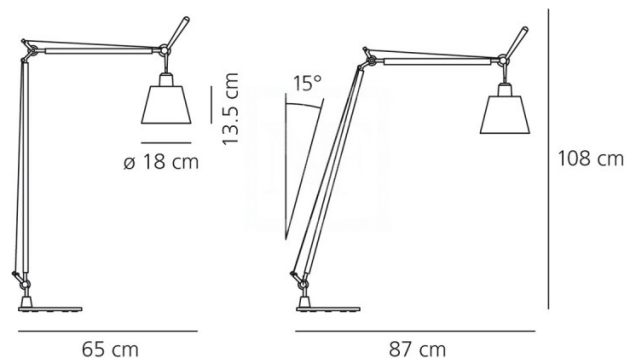

## PRODUCT SPECIFICATION

**Light Source:** 1x 8W max. LED E27 (excluded)

**IP Code:** 20

**Dimensions:** Ø 18 cm shade  
13.5 cm shade height  
Ø 23 cm base  
87 cm depth  
108 cm height  
15

INSTRAFORMA

**For all sales and technical enquiries, please contact:**