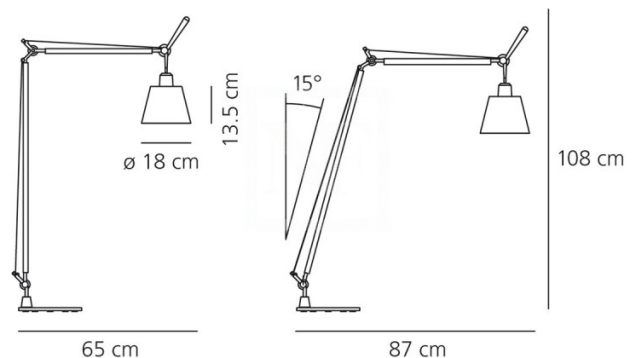

PRODUCT SPECIFICATION

Light Source: 1x 8W max. LED E27 (excluded)

IP Code: 20

Dimensions: Ø 18 cm shade
13.5 cm shade height
Ø 23 cm base
87 cm depth
108 cm height
15

INSTRAFORMA

For all sales and technical enquiries, please contact: