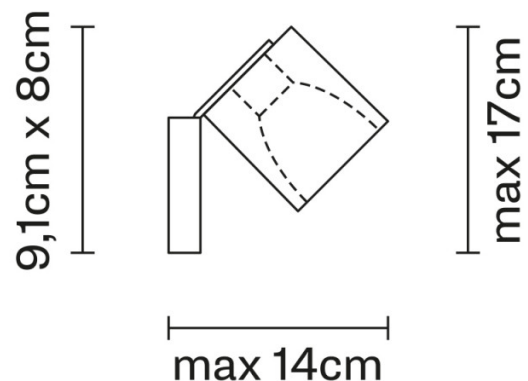

Designed by Pamio Design, the Fabbian Cubetto Ceiling/Wall Light is an adjustable variation of the [Cubetto Ceiling](#). Allowing the user to not only install it on the wall as well as the ceiling but also offer the ability to adjust the direction of the illumination. Its form was inspired by that of an ice cube, with Pamio Design aiming to create a highly functional lighting solution that resembled the "most important natural element".

PRODUCT SPECIFICATION

Light Source: 1 x Max 50W GU10 LED (excluded)

IP Code: 20

Dimming: Dimmable via Triac dimming.

Dimensions: Maximum Height: 17cm
Maximum Depth: 14cm

For all sales and technical enquiries, please contact: