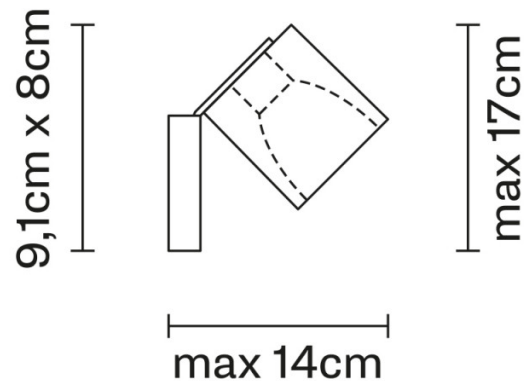

Designed by Pamio Design, the Fabbian Cubetto Ceiling/Wall Light is an adjustable variation of the [Cubetto Ceiling](#). Allowing the user to not only install it on the wall as well as the ceiling but also offer the ability to adjust the direction of the illumination. Its form was inspired by that of an ice cube, with Pamio Design aiming to create a highly functional lighting solution that resembled the "most important natural element".

PRODUCT SPECIFICATION

Light Source: 1 x Max 50W GU10 LED (excluded)

IP Code: 20

Dimming: Dimmable via Triac dimming.

Dimensions: Maximum Height: 17cm
Maximum Depth: 14cm

For all sales and technical enquiries, please contact: