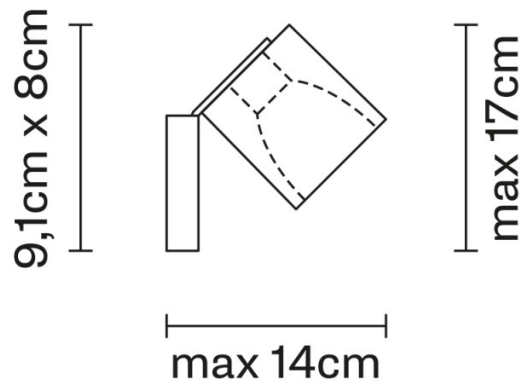

Designed by Pamio Design, the Fabbian Cubetto Ceiling/Wall Light is an adjustable variation of the [Cubetto Ceiling](#). Allowing the user to not only install it on the wall as well as the ceiling but also offer the ability to adjust the direction of the illumination. Its form was inspired by that of an ice cube, with Pamio Design aiming to create a highly functional lighting solution that resembled the "most important natural element".

**PRODUCT SPECIFICATION**

**Light Source:** 1 x Max 50W GU10 LED (excluded)

**IP Code:** 20

**Dimming:** Dimmable via Triac dimming.

**Dimensions:** Maximum Height: 17cm  
Maximum Depth: 14cm

**For all sales and technical enquiries, please contact:**