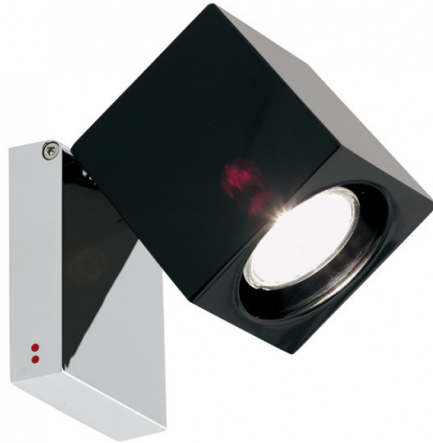

**Fabbian**

**Fabbian Cubetto Wall / Ceiling  
Light**

LA576B

SOURCE: <https://www.davidvillagelighting.co.uk/product/Fabbian-Cubetto-Wall-Ceiling-Light/870>

**PRODUCT DESCRIPTION**

Designer: Pamio Design

**Fabbian Cubetto Adjustable Ceiling  
/ Wall Light**

Designed by Pamio Design, the Fabbian Cubetto Ceiling/Wall Light is an adjustable variation of the [Cubetto Ceiling](#). Allowing the user to not only install it on the wall as well as the ceiling but also offer the ability to adjust the direction of the illumination. Its form was inspired by that of an ice cube, with Pamio Design aiming to create a highly functional lighting solution that resembled the "most important natural element".

As with the rest of the collection, this adjustable ceiling/wall light is available in three sleek finishes, choose between black, white or a more subtle crystal glass - providing it with the ability to adapt to a range of contemporary interior settings. The Fabbian Cubetto Adjustable Ceiling/Wall Light provides a functional task light that can be easily dimmed and is a great addition to workspaces, kitchens, hallways and entryways.

**PRODUCT SPECIFICATION**

**Light Source:** 1 x Max 50W GU10 LED (excluded)

**IP Code:** 20

**Dimming:** Dimmable via Triac dimming.

**Dimensions:** Maximum Height: 17cm  
Maximum Depth: 14cm

**For all sales and technical enquiries, please contact:**