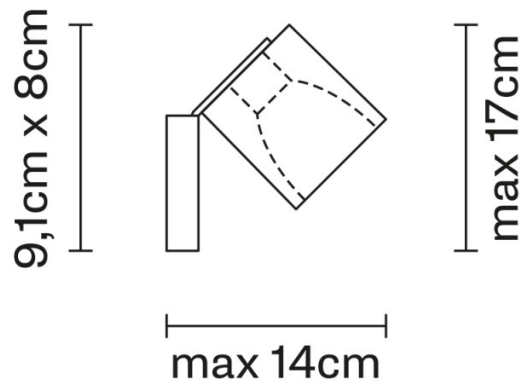

Designed by Pamio Design, the Fabbian Cubetto Ceiling/Wall Light is an adjustable variation of the [Cubetto Ceiling](#). Allowing the user to not only install it on the wall as well as the ceiling but also offer the ability to adjust the direction of the illumination. Its form was inspired by that of an ice cube, with Pamio Design aiming to create a highly functional lighting solution that resembled the "most important natural element".

PRODUCT SPECIFICATION

Light Source: 1 x Max 50W GU10 LED (excluded)

IP Code: 20

Dimming: Dimmable via Triac dimming.

Dimensions: Maximum Height: 17cm
Maximum Depth: 14cm

For all sales and technical enquiries, please contact: