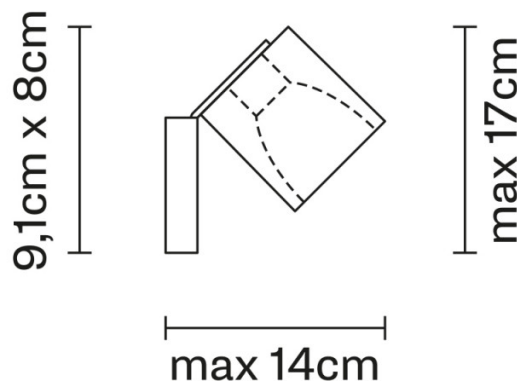

Designed by Pamio Design, the Fabbian Cubetto Ceiling/Wall Light is an adjustable variation of the [Cubetto Ceiling](#). Allowing the user to not only install it on the wall as well as the ceiling but also offer the ability to adjust the direction of the illumination. Its form was inspired by that of an ice cube, with Pamio Design aiming to create a highly functional lighting solution that resembled the "most important natural element".

PRODUCT SPECIFICATION

Light Source: 1 x Max 50W GU10 LED (excluded)

IP Code: 20

Dimming: Dimmable via Triac dimming.

Dimensions: Maximum Height: 17cm
Maximum Depth: 14cm

For all sales and technical enquiries, please contact: