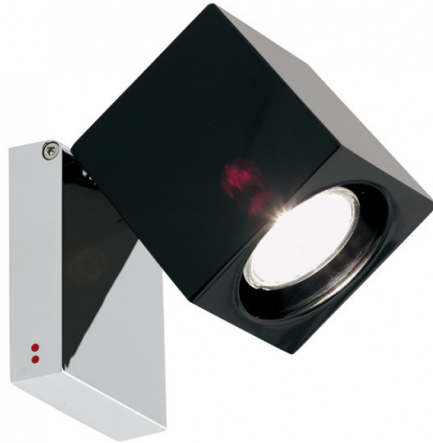

Fabbian

**Fabbian Cubetto Wall / Ceiling
Light**

LA576B

SOURCE: <https://www.davidvillagelighting.co.uk/product/Fabbian-Cubetto-Wall-Ceiling-Light/870>

PRODUCT DESCRIPTION

Designer: Pamio Design

**Fabbian Cubetto Adjustable Ceiling
/ Wall Light**

Designed by Pamio Design, the Fabbian Cubetto Ceiling/Wall Light is an adjustable variation of the [Cubetto Ceiling](#). Allowing the user to not only install it on the wall as well as the ceiling but also offer the ability to adjust the direction of the illumination. Its form was inspired by that of an ice cube, with Pamio Design aiming to create a highly functional lighting solution that resembled the "most important natural element".

As with the rest of the collection, this adjustable ceiling/wall light is available in three sleek finishes, choose between black, white or a more subtle crystal glass - providing it with the ability to adapt to a range of contemporary interior settings. The Fabbian Cubetto Adjustable Ceiling/Wall Light provides a functional task light that can be easily dimmed and is a great addition to workspaces, kitchens, hallways and entryways.

PRODUCT SPECIFICATION

Light Source: 1 x Max 50W GU10 LED (excluded)

IP Code: 20

Dimming: Dimmable via Triac dimming.

Dimensions: Maximum Height: 17cm
Maximum Depth: 14cm

For all sales and technical enquiries, please contact: