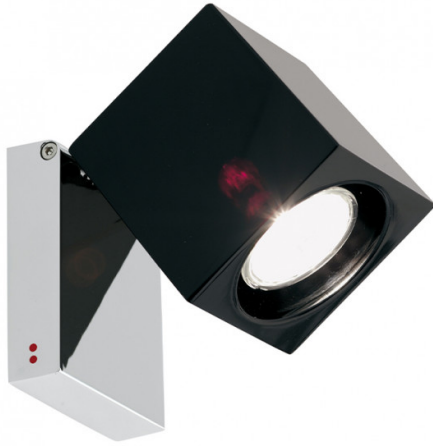

Fabbian

**Fabbian Cubetto Wall / Ceiling
Light**

LA576B

SOURCE: <https://www.davidvillagelighting.co.uk/product/Fabbian-Cubetto-Wall-Ceiling-Light/870>

PRODUCT DESCRIPTION

Designer: Pamio Design

**Fabbian Cubetto Adjustable Ceiling
/ Wall Light**

Designed by Pamio Design, the Fabbian Cubetto Ceiling/Wall Light is an adjustable variation of the [Cubetto Ceiling](#). Allowing the user to not only install it on the wall as well as the ceiling but also offer the ability to adjust the direction of the illumination. Its form was inspired by that of an ice cube, with Pamio Design aiming to create a highly functional lighting solution that resembled the "most important natural element".

As with the rest of the collection, this adjustable ceiling/wall light is available in three sleek finishes, choose between black, white or a more subtle crystal glass - providing it with the ability to adapt to a range of contemporary interior settings. The Fabbian Cubetto Adjustable Ceiling/Wall Light provides a functional task light that can be easily dimmed and is a great addition to workspaces, kitchens, hallways and entryways.

PRODUCT SPECIFICATION

Light Source: 1 x Max 50W GU10 LED (excluded)

IP Code: 20

Dimming: Dimmable via Triac dimming.

Dimensions: Maximum Height: 17cm
Maximum Depth: 14cm

For all sales and technical enquiries, please contact: