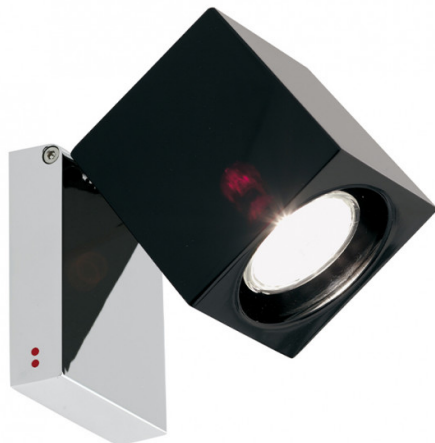

Fabbian

**Fabbian Cubetto Wall / Ceiling
Light**

LA576B

SOURCE: <https://www.davidvillagelighting.co.uk/product/Fabbian-Cubetto-Wall-Ceiling-Light/870>

PRODUCT DESCRIPTION

Designer: Pamio Design

**Fabbian Cubetto Adjustable Ceiling
/ Wall Light**

Designed by Pamio Design, the Fabbian Cubetto Ceiling/Wall Light is an adjustable variation of the [Cubetto Ceiling](#). Allowing the user to not only install it on the wall as well as the ceiling but also offer the ability to adjust the direction of the illumination. Its form was inspired by that of an ice cube, with Pamio Design aiming to create a highly functional lighting solution that resembled the "most important natural element".

As with the rest of the collection, this adjustable ceiling/wall light is available in three sleek finishes, choose between black, white or a more subtle crystal glass - providing it with the ability to adapt to a range of contemporary interior settings. The Fabbian Cubetto Adjustable Ceiling/Wall Light provides a functional task light that can be easily dimmed and is a great addition to workspaces, kitchens, hallways and entryways.

PRODUCT SPECIFICATION

Light Source: 1 x Max 50W GU10 LED (excluded)

IP Code: 20

Dimming: Dimmable via Triac dimming.

Dimensions: Maximum Height: 17cm
Maximum Depth: 14cm

For all sales and technical enquiries, please contact: