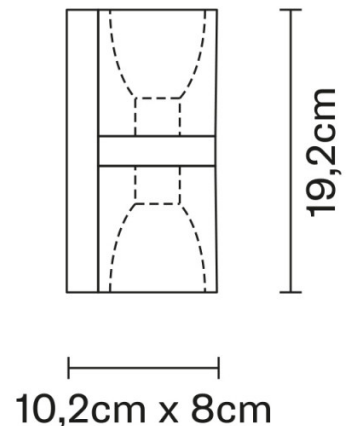

**Fabbian**

**Fabbian Cubetto Double Wall Light**

LA587

SOURCE: <https://www.davidvillagelighting.co.uk/product/Fabbian-Cubetto-Double-Wall-Light/869>

**PRODUCT DESCRIPTION**

**Designer:** Pamio Design

**Fabbian Cubetto Double Wall Light**

The Fabbian Cubetto Double Wall Light is a geometric lighting solution providing direct and/or indirect light emission. The structure was inspired by the form of an ice cube and designed by Pamio Design Studio, it features two light sources that project both an upwards and a downwards illumination. The result is an ambient glow that washes your walls in light.

The Cubetto Double Wall Light can be displayed individually or in clusters along a wall to create playful lighting patterns. Choose between three minimal finishes of either black, white or transparent crystal glass - all featuring elegant chrome detailing. This wall light is a beautiful addition to kitchens, hallways, dining rooms and staircases. It can also be an excellent way to add accent lighting to commercial settings in the hospitality industry.

**PRODUCT SPECIFICATION**

**Light Source:** 2 x Max 50W GU10 LED (excluded)

**IP Code:** 20

**Dimming:** Dimmable via Triac dimming.

**Dimensions:** Height: 19.2cm  
Depth: 10.2cm  
Width: 8cm

**For all sales and technical enquiries, please contact:**