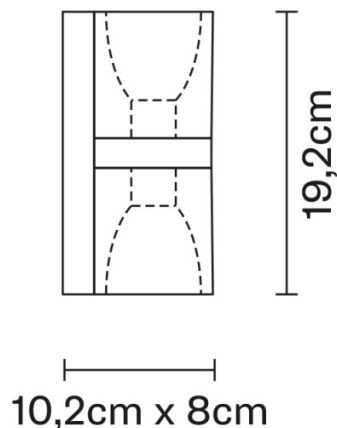

Fabbian

Fabbian Cubetto Double Wall Light

LA587

SOURCE: <https://www.davidvillagelighting.co.uk/product/Fabbian-Cubetto-Double-Wall-Light/869>

PRODUCT DESCRIPTION

Designer: Pamio Design

Fabbian Cubetto Double Wall Light

The Fabbian Cubetto Double Wall Light is a geometric lighting solution providing direct and/or indirect light emission. The structure was inspired by the form of an ice cube and designed by Pamio Design Studio, it features two light sources that project both an upwards and a downwards illumination. The result is an ambient glow that washes your walls in light.

The Cubetto Double Wall Light can be displayed individually or in clusters along a wall to create playful lighting patterns. Choose between three minimal finishes of either black, white or transparent crystal glass - all featuring elegant chrome detailing. This wall light is a beautiful addition to kitchens, hallways, dining rooms and staircases. It can also be an excellent way to add accent lighting to commercial settings in the hospitality industry.

PRODUCT SPECIFICATION

Light Source: 2 x Max 50W GU10 LED (excluded)

IP Code: 20

Dimming: Dimmable via Triac dimming.

Dimensions: Height: 19.2cm
Depth: 10.2cm
Width: 8cm

For all sales and technical enquiries, please contact: