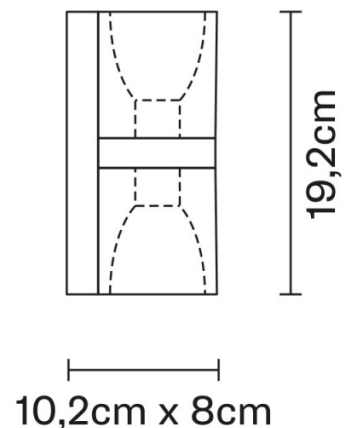

**Fabbian**

**Fabbian Cubetto Double Wall Light**

LA587

SOURCE: <https://www.davidvillagelighting.co.uk/product/Fabbian-Cubetto-Double-Wall-Light/869>

**PRODUCT DESCRIPTION**

**Designer:** Pamio Design

**Fabbian Cubetto Double Wall Light**

The Fabbian Cubetto Double Wall Light is a geometric lighting solution providing direct and/or indirect light emission. The structure was inspired by the form of an ice cube and designed by Pamio Design Studio, it features two light sources that project both an upwards and a downwards illumination. The result is an ambient glow that washes your walls in light.

The Cubetto Double Wall Light can be displayed individually or in clusters along a wall to create playful lighting patterns. Choose between three minimal finishes of either black, white or transparent crystal glass - all featuring elegant chrome detailing. This wall light is a beautiful addition to kitchens, hallways, dining rooms and staircases. It can also be an excellent way to add accent lighting to commercial settings in the hospitality industry.

**PRODUCT SPECIFICATION**

**Light Source:** 2 x Max 50W GU10 LED (excluded)

**IP Code:** 20

**Dimming:** Dimmable via Triac dimming.

**Dimensions:** Height: 19.2cm  
Depth: 10.2cm  
Width: 8cm

**For all sales and technical enquiries, please contact:**