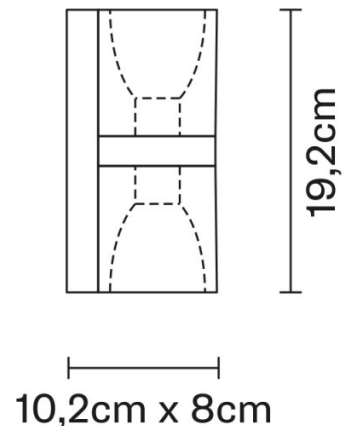

The Fabbian Cubetto Double Wall Light is a geometric lighting solution providing direct and/or indirect light emission. The structure was inspired by the form of an ice cube and designed by Pamio Design Studio, it features two light sources that project both an upwards and a downwards illumination. The result is an ambient glow that washes your walls in light.

The Cubetto Double Wall Light can be displayed individually or in clusters along a wall to create playful lighting patterns. Choose between three minimal finishes of either black, white or transparent crystal glass - all featuring elegant chrome detailing. This wall light is a beautiful addition to kitchens, hallways, dining rooms and staircases. It can also be an excellent way to add accent lighting to commercial settings in the hospitality industry.

PRODUCT SPECIFICATION

Light Source: 2 x Max 50W GU10 LED (excluded)

IP Code: 20

Dimming: Dimmable via Triac dimming.

Dimensions: Height: 19.2cm
Depth: 10.2cm
Width: 8cm

For all sales and technical enquiries, please contact: