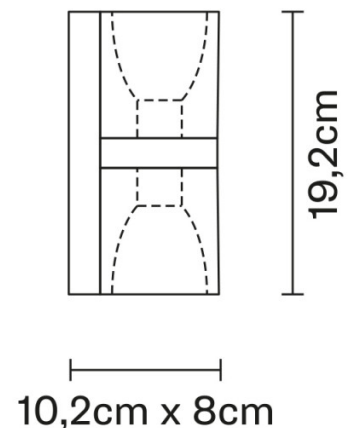

The Fabbian Cubetto Double Wall Light is a geometric lighting solution providing direct and/or indirect light emission. The structure was inspired by the form of an ice cube and designed by Pamio Design Studio, it features two light sources that project both an upwards and a downwards illumination. The result is an ambient glow that washes your walls in light.

The Cubetto Double Wall Light can be displayed individually or in clusters along a wall to create playful lighting patterns. Choose between three minimal finishes of either black, white or transparent crystal glass - all featuring elegant chrome detailing. This wall light is a beautiful addition to kitchens, hallways, dining rooms and staircases. It can also be an excellent way to add accent lighting to commercial settings in the hospitality industry.

PRODUCT SPECIFICATION

Light Source: 2 x Max 50W GU10 LED (excluded)

IP Code: 20

Dimming: Dimmable via Triac dimming.

Dimensions: Height: 19.2cm
Depth: 10.2cm
Width: 8cm

For all sales and technical enquiries, please contact: