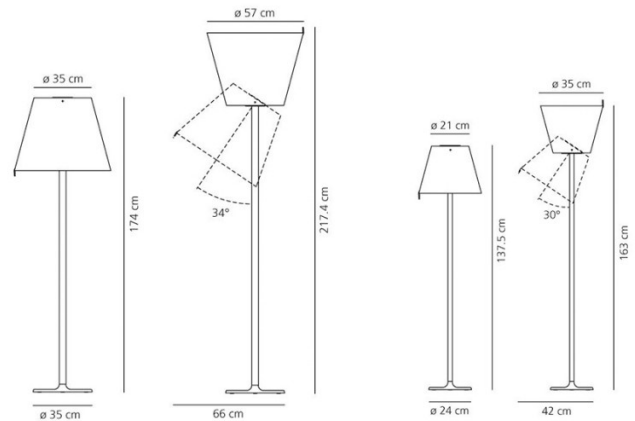

## PRODUCT SPECIFICATION

- Light**            **Standard** - 2 x max 17W E27 LED (excluded)
- Source:**        **Mega** - 2 x 21W E27 LED DIM (excluded)
- IP Code:**       20
- Dimming:**     **Standard** - Non dimmable  
                       **Mega** - In line dimmer include on cable
- Dimensions:** **Standard** - 163 cm H, 24 cm base, Ø35 cm shade  
                       **Mega** - 217.4 cm H, 35 cm base, Ø57 cm shade