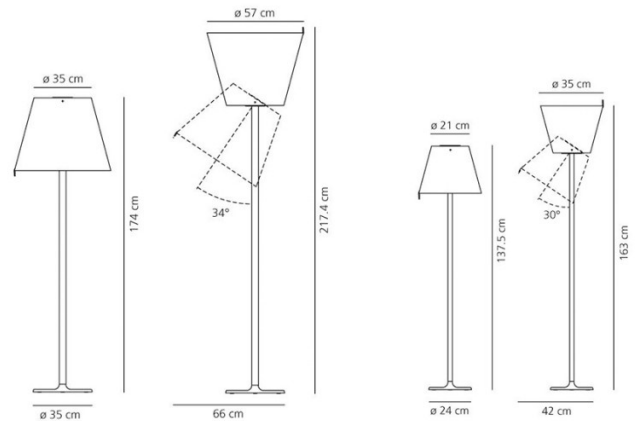

## PRODUCT SPECIFICATION

- Light**            **Standard** - 2 x max 17W E27 LED (excluded)
- Source:**        **Mega** - 2 x 21W E27 LED DIM (excluded)
- IP Code:**        20
- Dimming:**      **Standard** - Non dimmable  
                          **Mega** - In line dimmer include on cable
- Dimensions:** **Standard** - 163 cm H, 24 cm base, Ø35 cm shade  
                          **Mega** - 217.4 cm H, 35 cm base, Ø57 cm shade