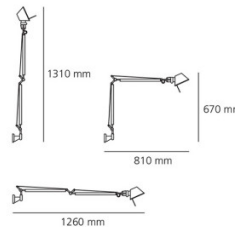

Versatility, contrast and a fine contemporary design are the main characteristics of the Tolomeo wall light. With a completely adjustable body and shade, this wall light is fantastic to use as a reading or task light whilst using minimal space. Available in various finish options, this wall light looks fantastic in every setting, whether you want to add a pop of vibrant colour to the room or have a light with a subtle finish to seamlessly slip into your design scheme.

PRODUCT SPECIFICATION

- Light Source:** **Standard:** 1 x Max 8W E27 LED (excluded)
Mini: 1 x Max 8W E27 LED (excluded)
Micro: 1 x Max 4W E14 LED (excluded)
- IP Code:** 20
- Dimming:** **Standard:** Integrated on/off switch on the product.
Mini: Integrated on/off switch on the product.
Micro: In line on/off switch included on cable.
- Dimensions:**
 - Standard**
Height: 67-131cm
Depth: 81-126cm
 - Mini**
Height: 57-111cm
Depth: 71-106cm
 - Micro**
Height: 41-74cm
Depth: 49-73cm