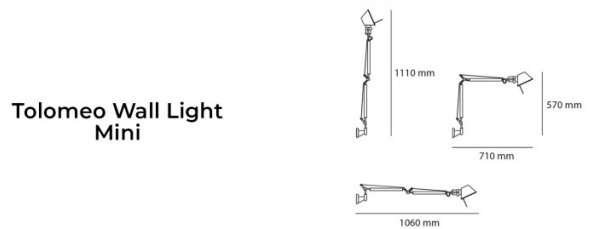

Tolomeo Wall Light Mini

Tolomeo Wall Light Micro