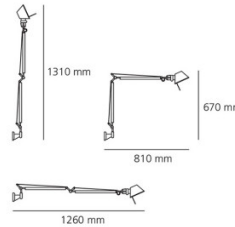

Versatility, contrast and a fine contemporary design are the main characteristics of the Tolomeo wall light. With a completely adjustable body and shade, this wall light is fantastic to use as a reading or task light whilst using minimal space. Available in various finish options, this wall light looks fantastic in every setting, whether you want to add a pop of vibrant colour to the room or have a light with a subtle finish to seamlessly slip into your design scheme.

PRODUCT SPECIFICATION

- Light Source:** **Standard:** 1 x Max 8W E27 LED (excluded)
Mini: 1 x Max 8W E27 LED (excluded)
Micro: 1 x Max 4W E14 LED (excluded)
- IP Code:** 20
- Dimming:** **Standard:** Integrated on/off switch on the product.
Mini: Integrated on/off switch on the product.
Micro: In line on/off switch included on cable.
- Dimensions:**
 - Standard**
Height: 67-131cm
Depth: 81-126cm
 - Mini**
Height: 57-111cm
Depth: 71-106cm
 - Micro**
Height: 41-74cm
Depth: 49-73cm