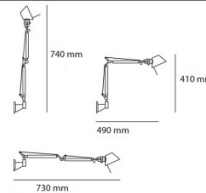

Tolomeo Wall Light Micro