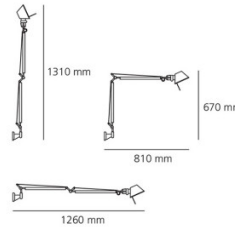

SOURCE: <https://www.davidvillagelighting.co.uk/product/Artemide-Tolomeo-Wall-Light/857>

PRODUCT DESCRIPTION

Designer: Michele De Lucchi & Giancarlo Fassina

Tolomeo Wall Light by Artemide

Versatility, contrast and a fine contemporary design are the main characteristics of the Tolomeo wall light. With a completely adjustable body and shade, this wall light is fantastic to use as a reading or task light whilst using minimal space. Available in various finish options, this wall light looks fantastic in every setting, whether you want to add a pop of vibrant colour to the room or have a light with a subtle finish to seamlessly slip into your design scheme.

The Tolomeo wall lamp is available in 3 sizes so you can light up spaces both big and small. Wonderful as a directional light that can also provide ambience, this wall lamp is not one to miss and will bring all the innovation, style and functionality of superior Italian design. Match with other lights from the renowned [Artemide Tolomeo collection](#) for a consistent lighting scheme throughout your space.

PRODUCT SPECIFICATION

- Light Source:** **Standard:** 1 x Max 8W E27 LED (excluded)  
**Mini:** 1 x Max 8W E27 LED (excluded)  
**Micro:** 1 x Max 4W E14 LED (excluded)
- IP Code:** 20
- Dimming:** **Standard:** Integrated on/off switch on the product.  
**Mini:** Integrated on/off switch on the product.  
**Micro:** In line on/off switch included on cable.
- Dimensions:** **Standard**  
Height: 67-131cm  
Depth: 81-126cm  
**Mini**  
Height: 57-111cm  
Depth: 71-106cm  
**Micro**  
Height: 41-74cm  
Depth: 49-73cm