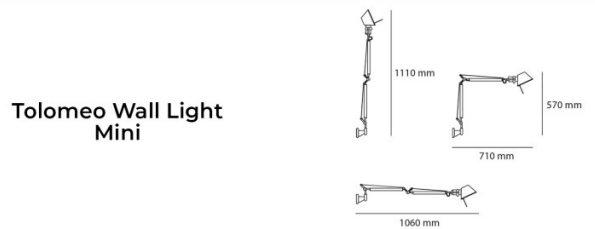

Tolomeo Wall Light Mini

Tolomeo Wall Light Micro