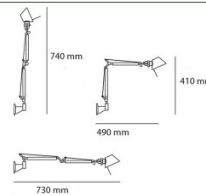

Tolomeo Wall Light Micro