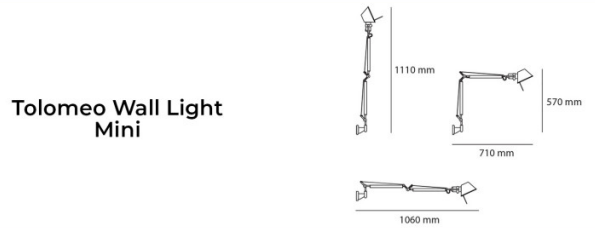

Tolomeo Wall Light Mini

Tolomeo Wall Light Micro