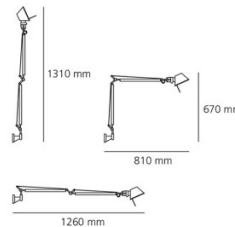

Versatility, contrast and a fine contemporary design are the main characteristics of the Tolomeo wall light. With a completely adjustable body and shade, this wall light is fantastic to use as a reading or task light whilst using minimal space. Available in various finish options, this wall light looks fantastic in every setting, whether you want to add a pop of vibrant colour to the room or have a light with a subtle finish to seamlessly slip into your design scheme.

PRODUCT SPECIFICATION

- Light Source:** **Standard:** 1 x Max 8W E27 LED (excluded)
Mini: 1 x Max 8W E27 LED (excluded)
Micro: 1 x Max 4W E14 LED (excluded)
- IP Code:** 20
- Dimming:** **Standard:** Integrated on/off switch on the product.
Mini: Integrated on/off switch on the product.
Micro: In line on/off switch included on cable.
- Dimensions: Standard**
 Height: 67-131cm
 Depth: 81-126cm
- Mini**
 Height: 57-111cm
 Depth: 71-106cm
- Micro**
 Height: 41-74cm
 Depth: 49-73cm