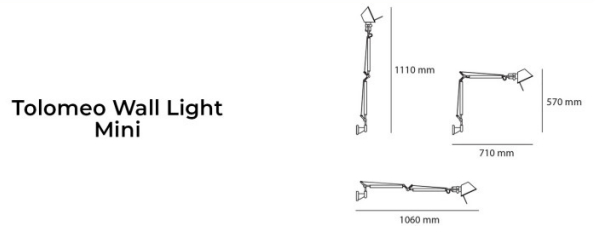

Tolomeo Wall Light Mini

Tolomeo Wall Light Micro