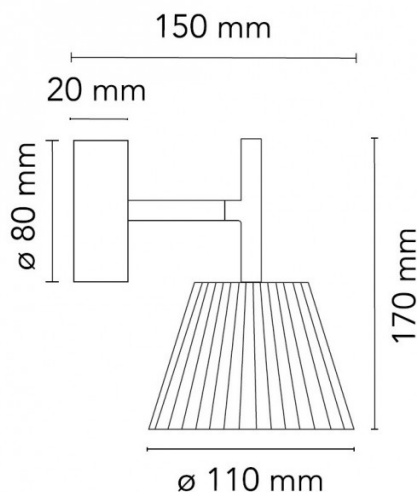

## PRODUCT SPECIFICATION

**Light Source:** 1 x max 40W G9 (excluded)

**IP Code:** 20

**Dimming:** Dimmable via mains phase dimming.

**Dimensions:** Ø11cm shade  
17cm height  
Ø8cm wall base  
15cm depth from wall