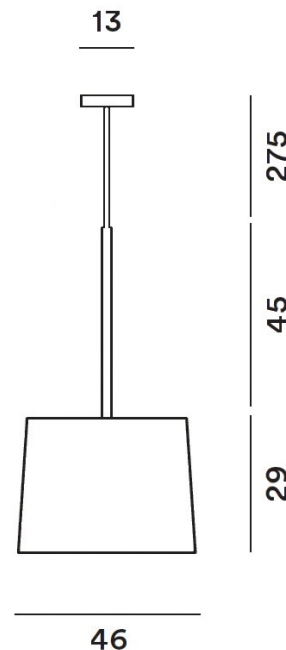

For all sales and technical enquiries, please contact:

+44 (0)114 263 4266

info@davidvillagelighting.co.uk

www.davidvillagelighting.co.uk