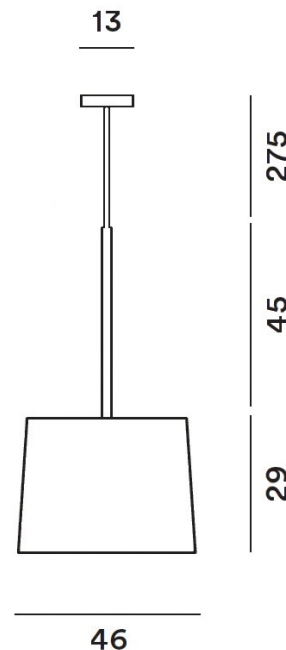

**FOSCARINI**

**Foscarini Twiggy Pendant**

LA8207

SOURCE: <https://www.davidvillagelighting.co.uk/product/Foscarini-Twiggy-Pendant/798>

**PRODUCT DESCRIPTION**

Designer: Marc Sadler

**Foscarini Twiggy Pendant Light**

**PRODUCT SPECIFICATION**

- Light Source:** 3 x Max 77W E27 (excluded)
- IP Code:** 20
- Dimming:** Dimmable via mains phase dimming.
- Dimensions:** Shade: Ø46cm  
Shade Height: 29cm  
Rod Length: 45cm  
Cable Length: 275cm  
Ceiling Rose: Ø13cm