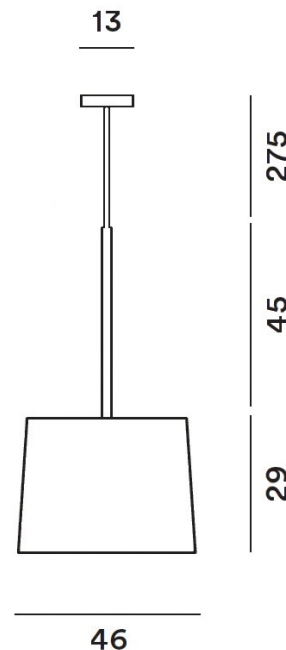

**FOSCARINI**

**Foscarini Twiggy Pendant**

LA8207

SOURCE: <https://www.davidvillagelighting.co.uk/product/Foscarini-Twiggy-Pendant/798>

**PRODUCT DESCRIPTION**

Designer: Marc Sadler

**Twiggy Pendant Light by Foscarini**

**PRODUCT SPECIFICATION**

- Light Source:** 3 x E27 77W max (excluded)
- IP Code:** 20
- Dimming:** Dimmable via mains phase dimming
- Dimensions:** Ø46cm shade  
29cm shade height  
45cm fitting  
Ø13cm ceiling rose  
275cm drop