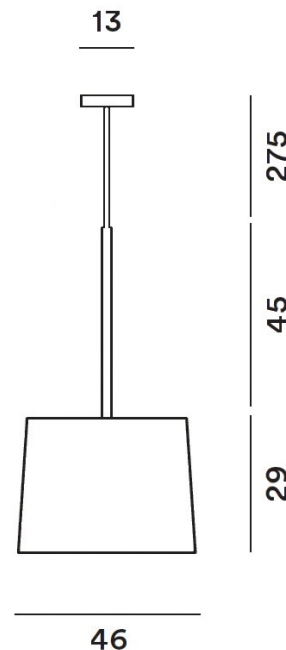

**FOSCARINI**

**Foscarini Twiggy Pendant**

LA8207

SOURCE: <https://www.davidvillagelighting.co.uk/product/Foscarini-Twiggy-Pendant/798>

**PRODUCT DESCRIPTION**

**Designer:** Marc Sadler

**Twiggy Pendant Light by Foscarini**

**PRODUCT SPECIFICATION**

- Light Source:** 3 x E27 77W max (excluded)
- IP Code:** 20
- Dimming:** Dimmable via mains phase dimming
- Dimensions:** Ø46cm shade  
29cm shade height  
45cm fitting  
Ø13cm ceiling rose  
275cm drop