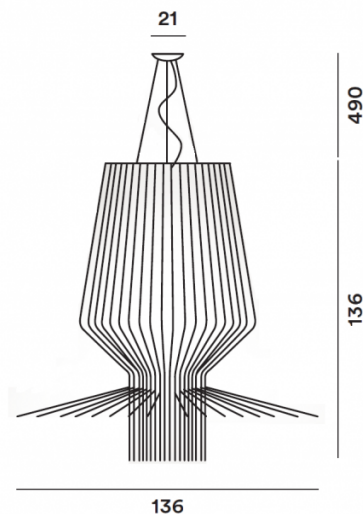

The Allegro Assai Pendant was designed by Atelier Oi and is part of the [Foscarini Allegro collection](#), a range that is innovative and unique. The lampshade is made from metal rods, constructed to create an elegant, fascinating symphony in a suspended, almost magical equilibrium. The geometric shape and lines create a synergy that is lively and interactive, being a one-of-a-kind pendant light.

This light is available with an integrated LED light source. Please [click here](#) for more information.

PRODUCT SPECIFICATION

Light Source:	1 x Max 230W R7s + 1 x Max 100W E27 Par 30 (both excluded)
IP Code:	20
Dimming:	Dimmable via mains phase dimming.
Dimensions:	Shade: Ø136.5cm Shade Height: 136cm Ceiling Rose: Ø21cm Cable Length: 490cm