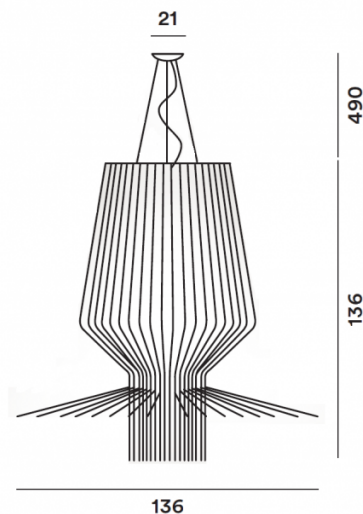

The Allegro Assai Pendant was designed by Atelier Oi and is part of the [Foscarini Allegro collection](#), a range that is innovative and unique. The lampshade is made from metal rods, constructed to create an elegant, fascinating symphony in a suspended, almost magical equilibrium. The geometric shape and lines create a synergy that is lively and interactive, being a one-of-a-kind pendant light.

This light is available with an integrated LED light source. Please [click here](#) for more information.

PRODUCT SPECIFICATION

- Light Source:** 1 x Max 230W R7s + 1 x Max 100W E27 Par 30 (both excluded)
- IP Code:** 20
- Dimming:** Dimmable via mains phase dimming.
- Dimensions:** Shade: Ø136.5cm
Shade Height: 136cm
Ceiling Rose: Ø21cm
Cable Length: 490cm