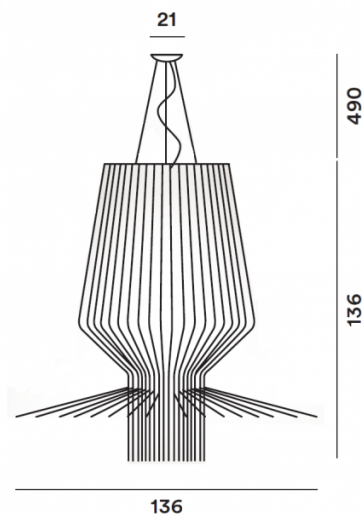

This light is available with an integrated LED light source. Please [click here](#) for more information.

PRODUCT SPECIFICATION

- Light Source:** 1 x R7s 230W max + 1 x E27 PAR 30 100W max (both excluded)
- IP Code:** 20
- Dimming:** Dimmable via mains phase dimming
- Dimensions:** Ø136.5cm shade
136cm shade height
Ø21cm ceiling rose
490cm drop