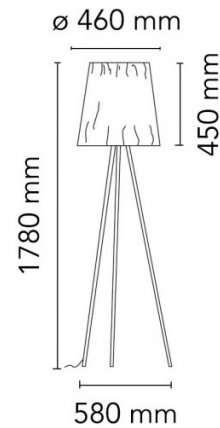

Available with a grey frame, the Rosy Angelis floor light features a 0-100% rotary dimmer located inside the lamp-holder which is operated by a sleek satin-finished aluminium stem, providing a pleasant lighting atmosphere. This floor lamp suits a variety of environments including bedrooms, living areas or snugs.

PRODUCT SPECIFICATION

Light Source: 1 x max 11.5W LED E27 (excluded)

IP Code: 20

Dimming: Integrated dimmer on the product

Dimensions: Ø46cm shade
45cm shade height
178cm height
58cm base
250cm cable length