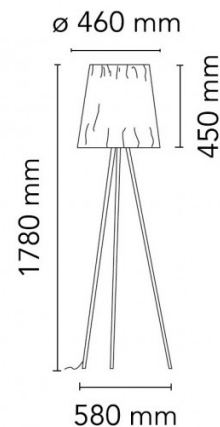

Available with a grey frame, the Rosy Angelis floor light features a 0-100% rotary dimmer located inside the lamp-holder which is operated by a sleek satin-finished aluminium stem, providing a pleasant lighting atmosphere. This floor lamp suits a variety of environments including bedrooms, living areas or snugs.

PRODUCT SPECIFICATION

Light Source: 1 x max 11.5W LED E27 (excluded)

IP Code: 20

Dimming: Integrated dimmer on the product

Dimensions: Ø46cm shade
45cm shade height
178cm height
58cm base
250cm cable length