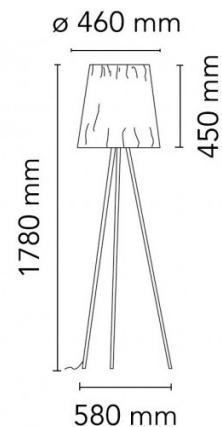

PRODUCT SPECIFICATION

Light Source: 1 x max 11.5W LED E27 (excluded)

IP Code: 20

Dimming: Integrated dimmer on the product

Dimensions: Ø46cm shade  
45cm shade height  
178cm height  
58cm base  
250cm cable length