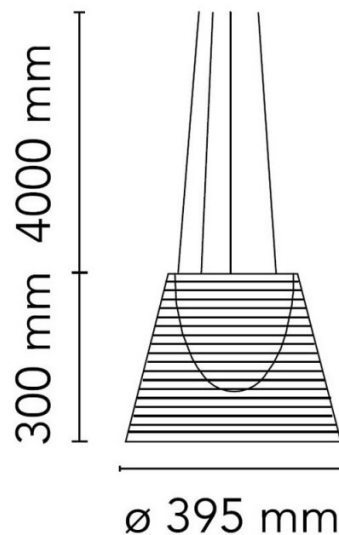

FLOS

Flos KTribe Pendant

LA8122

SOURCE: <https://www.davidvillagelighting.co.uk/product/Flos-KTribe-Pendant/704>

PRODUCT DESCRIPTION

Designer: Philippe Starck & Eugeni Quitllet

KTribe Pendant Light by Flos

A part of the [Flos KTribe collection](#), designed by the renowned Philippe Starck, the KTribe pendant light provides a warm glow in a stylish and modernistic way. The pendant is comprised of a white inner diffuser and a coloured outer shade which transforms as the light is turned on. Perfect for many settings, this pendant light is a decorative as well as a functional piece for your interior, and will attract the eye in any room.

PRODUCT SPECIFICATION

- Light Source:** 1 x Max 21W LED E27 (excluded)
- IP Code:** 20
- Dimming:** Dimmable via mains phase dimming
- Dimensions:** Ø39.5cm
Height: 30cm

For all sales and technical enquiries, please contact: