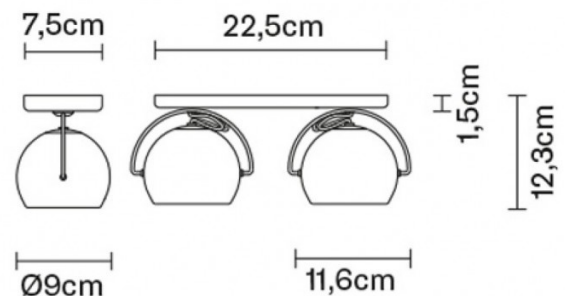

Please note, the images show the light fitting with a PAR-20 GU10 lamp but this light source has now been replaced with a PAR-16 GU10 lamp which is slightly narrower and therefore leaves a slight gap between the lamp and the rim of the light fitting. Lamp not included

PRODUCT SPECIFICATION

Light Source: 3 x Max 50W PAR-16 GU10 LED (excluded)

IP Code: 20

Dimming: Dimmable via mains phase dimming.

Dimensions: Each Shade: Ø9cm
Width: 40cm
Depth: 7.5cm
Height: 12.3cm

For all sales and technical enquiries, please contact: