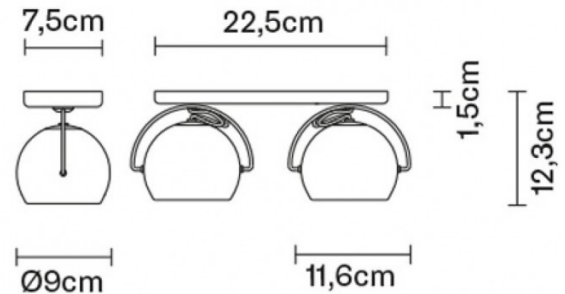

Please note, the images show the light fitting with a PAR-20 GU10 lamp but this light source has now been replaced with a PAR-16 GU10 lamp which is slightly narrower and therefore leaves a slight gap between the lamp and the rim of the light fitting. Lamp not included

PRODUCT SPECIFICATION

Light Source: 3 x Max 50W PAR-16 GU10 LED (excluded)

IP Code: 20

Dimming: Dimmable via mains phase dimming.

Dimensions: Each Shade: Ø9cm
Width: 40cm
Depth: 7.5cm
Height: 12.3cm

For all sales and technical enquiries, please contact: