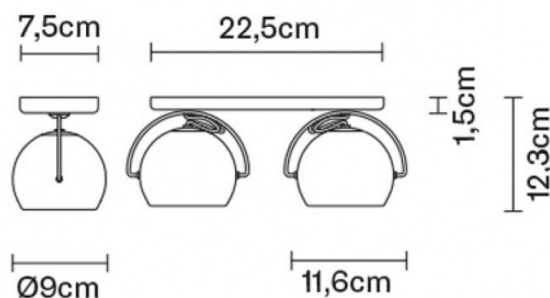

Please note, the images show the light fitting with a PAR-20 GU10 lamp but this light source has now been replaced with a PAR-16 GU10 lamp which is slightly narrower and therefore leaves a slight gap between the lamp and the rim of the light fitting. Lamp not included

PRODUCT SPECIFICATION

Light Source: 3 x Max 50W PAR-16 GU10 LED (excluded)

IP Code: 20

Dimming: Dimmable via mains phase dimming.

Dimensions: Each Shade: Ø9cm
Width: 40cm
Depth: 7.5cm
Height: 12.3cm

For all sales and technical enquiries, please contact: