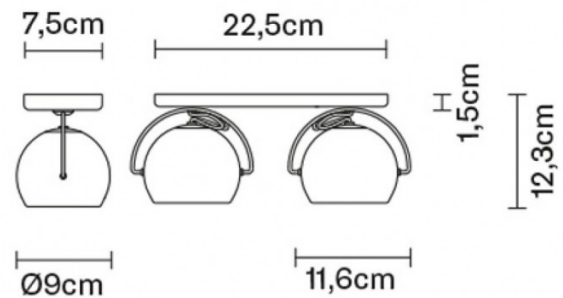

Please note, the images show the light fitting with a PAR-20 GU10 lamp but this light source has now been replaced with a PAR-16 GU10 lamp which is slightly narrower and therefore leaves a slight gap between the lamp and the rim of the light fitting. Lamp not included

PRODUCT SPECIFICATION

Light Source: 2 x Max 50W PAR-16 GU10 LED (excluded)

IP Code: 20

Dimming: Dimmable via mains phase dimming.

Dimensions: Each Shade: Ø9cm
Width: 25cm
Depth: 7.5cm
Height: 12.3cm

For all sales and technical enquiries, please contact: