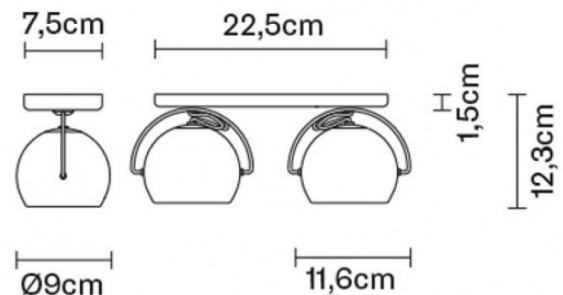

**Please note, the images show the light fitting with a PAR-20 GU10 lamp but this light source has now been replaced with a PAR-16 GU10 lamp which is slightly narrower and therefore leaves a slight gap between the lamp and the rim of the light fitting. Lamp not included**

### PRODUCT SPECIFICATION

**Light Source:** 2 x Max 50W PAR-16 GU10 LED (excluded)

**IP Code:** 20

**Dimming:** Dimmable via mains phase dimming.

**Dimensions:** Each Shade: Ø9cm  
Width: 25cm  
Depth: 7.5cm  
Height: 12.3cm