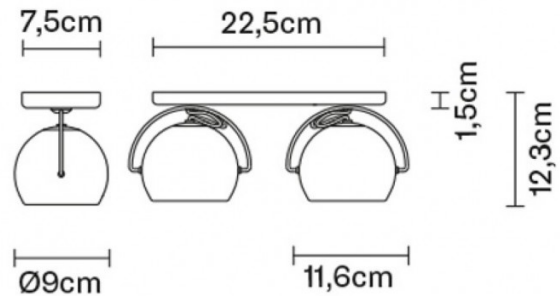

**Please note, the images show the light fitting with a PAR-20 GU10 lamp but this light source has now been replaced with a PAR-16 GU10 lamp which is slightly narrower and therefore leaves a slight gap between the lamp and the rim of the light fitting. Lamp not included**

**PRODUCT SPECIFICATION**

**Light Source:** 2 x Max 50W PAR-16 GU10 LED (excluded)

**IP Code:** 20

**Dimming:** Dimmable via mains phase dimming.

**Dimensions:** Each Shade: Ø9cm  
Width: 25cm  
Depth: 7.5cm  
Height: 12.3cm