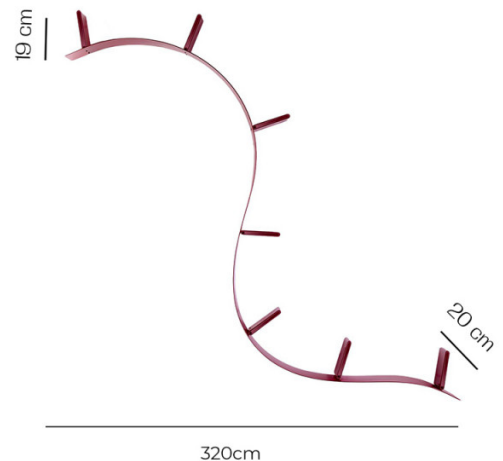

Kartell Bookworm 7 Bookends

LA8735

SOURCE: <https://www.davidvillagelighting.co.uk/product/Kartell-Bookworm-7-Bookends/6043>

PRODUCT DESCRIPTION

Designer: Ron Arad

Bookworm with 7 Bookends by Kartell

From the genius mind of Ron Arad and the technology of Kartell comes the Bookworm shelf, a revolutionary and innovative bookshelf that can be shaped to any form you desire. Being both functional and stylish this shelf maintains its toughness whilst also being able to be manipulated and shaped by the owner, meaning your own creativity can shine through.

Its durability and strength means that it can handle a heavy load, with each bookend being able to carry a weight of 10kg. Available in 5 different colours, this shelf can be used as part of any design scheme, both in the home and work spaces, adding a splash of creativity and colour to the room that is truly iconic and unique.

PRODUCT SPECIFICATION

Dimensions: 320 cm width
19 cm shelving height
20 cm depth

For all sales and technical enquiries, please contact:

+44 (0)114 263 4266

info@davidvillagelighting.co.uk

www.davidvillagelighting.co.uk