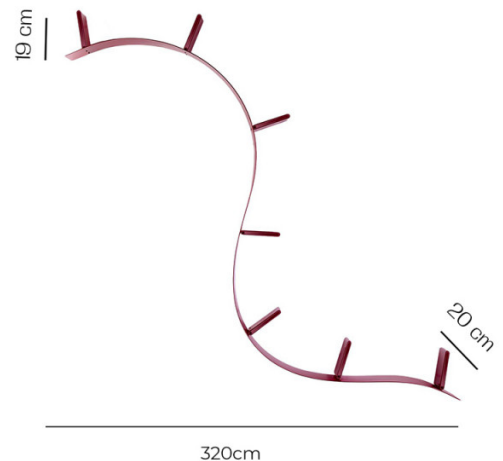

### Bookworm with 7 Bookends by Kartell

From the genius mind of Ron Arad and the technology of Kartell comes the Bookworm shelf, a revolutionary and innovative bookshelf that can be shaped to any form you desire. Being both functional and stylish this shelf maintains its toughness whilst also being able to be manipulated and shaped by the owner, meaning your own creativity can shine through.

## PRODUCT SPECIFICATION

**Dimensions:** 320 cm width  
19 cm shelving height  
20 cm depth

**For all sales and technical enquiries, please contact:**

+44 (0)114 263 4266

info@davidvillagelighting.co.uk

www.davidvillagelighting.co.uk