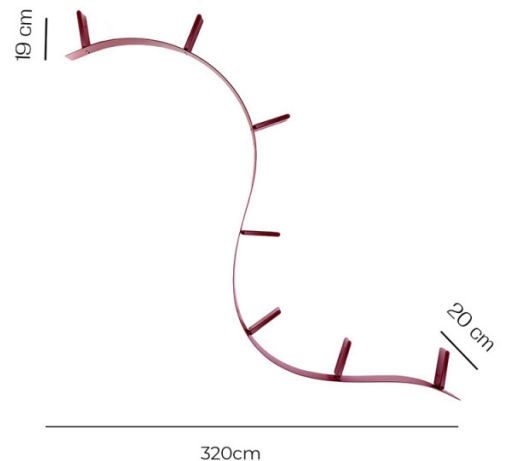

## PRODUCT SPECIFICATION

**Dimensions:** 320 cm width  
19 cm shelving height  
20 cm depth

**For all sales and technical enquiries, please contact:**

+44 (0)114 263 4266

info@davidvillagelighting.co.uk

www.davidvillagelighting.co.uk