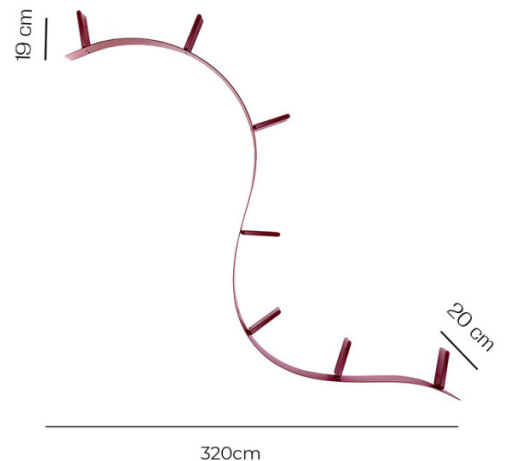

Kartell Bookworm 7 Bookends

LA8735

SOURCE: <https://www.davidvillagelighting.co.uk/product/Kartell-Bookworm-7-Bookends/6043>

PRODUCT DESCRIPTION

Designer: Ron Arad

Bookworm with 7 Bookends by Kartell

From the genius mind of Ron Arad and the technology of Kartell comes the Bookworm shelf, a revolutionary and innovative bookshelf that can be shaped to any form you desire. Being both functional and stylish this shelf maintains its toughness whilst also being able to be manipulated and shaped by the owner, meaning your own creativity can shine through.

Its durability and strength means that it can handle a heavy load, with each bookend being able to carry a weight of 10kg. Available in 5 different colours, this shelf can be used as part of any design scheme, both in the home and work spaces, adding a splash of creativity and colour to the room that is truly iconic and unique.

PRODUCT SPECIFICATION

Dimensions: 320 cm width
19 cm shelving height
20 cm depth

For all sales and technical enquiries, please contact:

+44 (0)114 263 4266

info@davidvillagelighting.co.uk

www.davidvillagelighting.co.uk