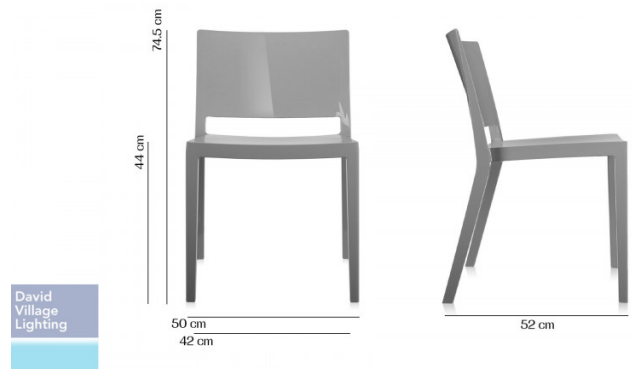

**Kartell**

**Kartell Lizz Chair**

LA8798

SOURCE: <https://www.davidvillagelighting.co.uk/product/Kartell-Lizz-Chair/6036>

**PRODUCT DESCRIPTION**

**Designer:** Piero Lissoni

**Kartell Lizz Chair**

With a streamlined design, the Lizz chair represents the minimalist and stylish style of Piero Lissoni, the designer. The Lizz is made in a single piece of mass tinted technopolymer using gas blowing technology. The material makes the chair indestructible, scratch free and suitable to use in all weather settings. The chair, although named after the famed movie star Liz Taylor, has had its name slightly altered and so have its dimensions. The design principles of the Lizz rely on square shapes, with a wide set and back rest.

The Lizz is available in 8 colours with glossy and matt options in white, black, orange or grey. The chair is a colourful choice to use around your dining table, the bedroom, the living room or in the garden. The Lizz is suggested for both private and commercial settings.

**Please note** that due to the packaging process, Lizz Chairs must be ordered in pairs.

**PRODUCT SPECIFICATION**

- Dimensions:** 50 cm width  
74.5 cm height  
52 cm depth  
42 cm seat width  
44 cm seat height