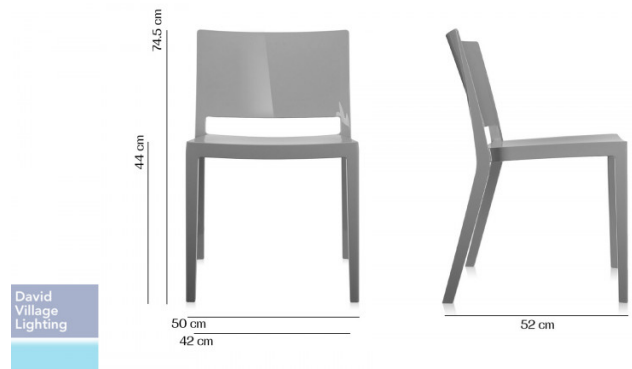

Kartell

Kartell Lizz Chair

LA8798

SOURCE: <https://www.davidvillagelighting.co.uk/product/Kartell-Lizz-Chair/6036>

PRODUCT DESCRIPTION

Designer: Piero Lissoni

Kartell Lizz Chair

With a streamlined design, the Lizz chair represents the minimalist and stylish style of Piero Lissoni, the designer. The Lizz is made in a single piece of mass tinted technopolymer using gas blowing technology. The material makes the chair indestructible, scratch free and suitable to use in all weather settings. The chair, although named after the famed movie star Liz Taylor, has had its name slightly altered and so have its dimensions. The design principles of the Lizz rely on square shapes, with a wide set and back rest.

The Lizz is available in 8 colours with glossy and matt options in white, black, orange or grey. The chair is a colourful choice to use around your dining table, the bedroom, the living room or in the garden. The Lizz is suggested for both private and commercial settings.

Please note that due to the packaging process, Lizz Chairs must be ordered in pairs.

PRODUCT SPECIFICATION

- Dimensions:** 50 cm width
74.5 cm height
52 cm depth
42 cm seat width
44 cm seat height

For all sales and technical enquiries, please contact: