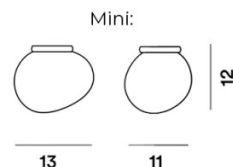

**PRODUCT SPECIFICATION**

**Light Source:** **Mini:** 1 x Max 8W G9 (excluded)  
**Small:** 1 x Max 6.5W E14 (included)  
**Medium:** 1 x Max 18W E27 (included)

**IP Code:** 20

**Dimming:** Dimmable via mains phase dimming.

**Dimensions: Mini:**  
 Shade Width: 13cm  
 Shade Depth: 11cm  
 Shade Height: 12cm

**Small:**  
 Shade Width 21cm  
 Shade Depth: 17cm  
 Shade Height: 17cm

**Medium:**  
 Shade Width: 31cm  
 Shade Depth: 26cm  
 Shade Height: 27cm