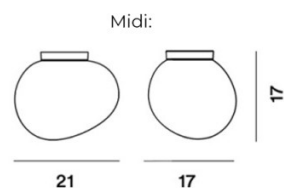

PRODUCT SPECIFICATION

Light Source: **Small:** 1 x Max 8W G9 (excluded)
Midi: 1 x Max 6.5W E14 (included)
Medium: 1 x Max 18W E27 (included)

IP Code: 20

Dimming: Dimmable via mains phase dimming.

Dimensions: Small:
 Shade Width: 13cm
 Shade Depth: 11cm
 Shade Height: 12cm

Midi:
 Shade Width 21cm
 Shade Depth: 17cm
 Shade Height: 17cm

Medium:
 Shade Width: 31cm
 Shade Depth: 26cm
 Shade Height: 27cm

For all sales and technical enquiries, please contact:

+44 (0)114 263 4266