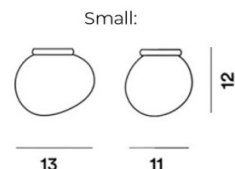

PRODUCT SPECIFICATION

Light Source: **Small:** 1 x Max 8W G9 (excluded)
Midi: 1 x Max 6.5W E14 (included)
Medium: 1 x Max 18W E27 (included)

IP Code: 20

Dimming: Dimmable via mains phase dimming.

Dimensions: Small:
 Shade Width: 13cm
 Shade Depth: 11cm
 Shade Height: 12cm

Midi:
 Shade Width 21cm
 Shade Depth: 17cm
 Shade Height: 17cm

Medium:
 Shade Width: 31cm
 Shade Depth: 26cm
 Shade Height: 27cm

For all sales and technical enquiries, please contact:

+44 (0)114 263 4266