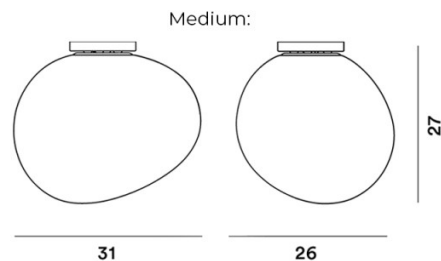

**PRODUCT SPECIFICATION**

**Light Source:** **Mini:** 1 x Max 8W G9 (excluded)  
**Small:** 1 x Max 6.5W E14 (included)  
**Medium:** 1 x Max 18W E27 (included)

**IP Code:** 20

**Dimming:** Dimmable via mains phase dimming.

**Dimensions: Mini:**  
 Shade Width: 13cm  
 Shade Depth: 11cm  
 Shade Height: 12cm

**Small:**  
 Shade Width 21cm  
 Shade Depth: 17cm  
 Shade Height: 17cm

**Medium:**  
 Shade Width: 31cm  
 Shade Depth: 26cm  
 Shade Height: 27cm