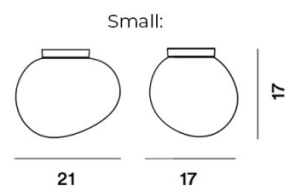

**PRODUCT SPECIFICATION**

**Light Source:** **Mini:** 1 x Max 8W G9 (excluded)  
**Small:** 1 x Max 6.5W E14 (included)  
**Medium:** 1 x Max 18W E27 (included)

**IP Code:** 20

**Dimming:** Dimmable via mains phase dimming.

**Dimensions: Mini:**  
 Shade Width: 13cm  
 Shade Depth: 11cm  
 Shade Height: 12cm

**Small:**  
 Shade Width 21cm  
 Shade Depth: 17cm  
 Shade Height: 17cm

**Medium:**  
 Shade Width: 31cm  
 Shade Depth: 26cm  
 Shade Height: 27cm