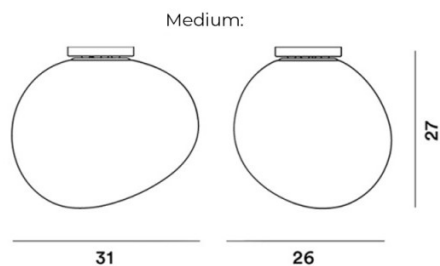

PRODUCT SPECIFICATION

Light Source: **Small:** 1 x Max 8W G9 (excluded)
Midi: 1 x Max 6.5W E14 (included)
Medium: 1 x Max 18W E27 (included)

IP Code: 20

Dimming: Dimmable via mains phase dimming.

Dimensions: Small:
 Shade Width: 13cm
 Shade Depth: 11cm
 Shade Height: 12cm

Midi:
 Shade Width 21cm
 Shade Depth: 17cm
 Shade Height: 17cm

Medium:
 Shade Width: 31cm
 Shade Depth: 26cm
 Shade Height: 27cm

For all sales and technical enquiries, please contact:

+44 (0)114 263 4266