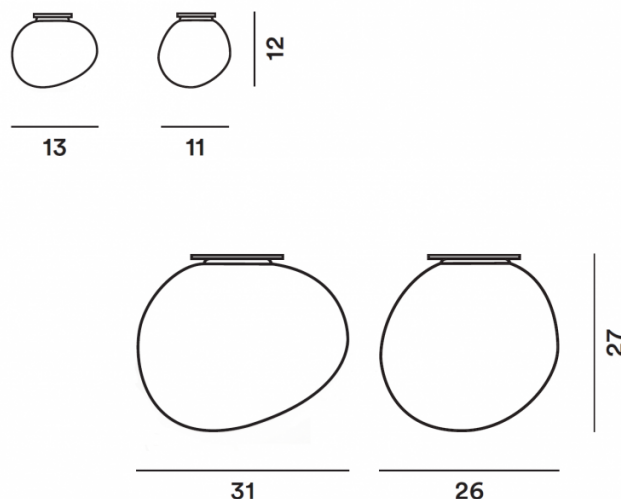

**PRODUCT SPECIFICATION**

**Light Source:** Small - 1 x G9 20W max (excluded)  
 Medium - 1 x E27 150W max (excluded)

**IP Code:** 20

**Dimming:** Dimmable via mains phase dimming

**Dimensions:** Small - 13cm x 11cm x 12 cm  
 Medium - 31cm x 26cm x 27cm