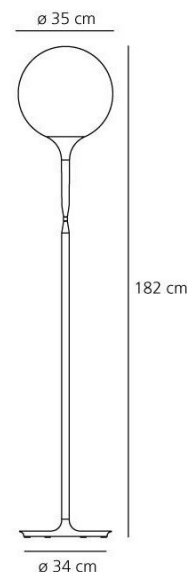

With a soft and cosy ambience, the lights have a white, blown glass diffuser which tapers into a metal stem. The diffuser merges into the stem via a white translucent polycarbonate 'sleeve', through which light escapes and is diffused down the stem. The Castore 35 Floor is the only Castore light available in one size, with a large globe diffuser of 35 cm diameter. The light looks mesmerising as a standalone, but you always compliment any interior with other Castore lights.

## PRODUCT SPECIFICATION

**Light Source:** 1 x 21W E27 LED dimmable (excluded)

**IP Code:** 20

**Dimming:** Integrated dimmer included on product.

**Dimensions:** 182 cm height  
 Ø 34 cm base  
 Ø 35 cm diffuser