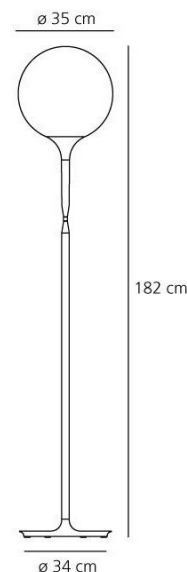

With a soft and cosy ambience, the lights have a white, blown glass diffuser which tapers into a metal stem. The diffuser merges into the stem via a white translucent polycarbonate 'sleeve', through which light escapes and is diffused down the stem. The Castore 35 Floor is the only Castore light available in one size, with a large globe diffuser of 35 cm diameter. The light looks mesmerising as a standalone, but you always compliment any interior with other Castore lights.

PRODUCT SPECIFICATION

Light Source: 1 x 21W E27 LED dimmable (excluded)

IP Code: 20

Dimming: Integrated dimmer included on product.

Dimensions: 182 cm height
 Ø 34 cm base
 Ø 35 cm diffuser

For all sales and technical enquiries, please contact: