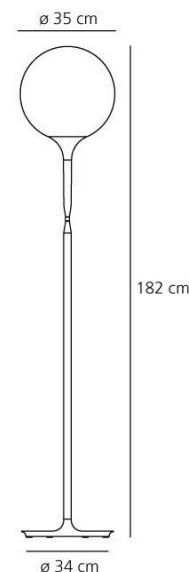

With a soft and cozy ambience, the lights have a white, blown glass diffuser which tapers into a metal stem. The diffuser merges into the stem via a white translucent polycarbonate 'sleeve', through which light escapes and is diffused down the stem. The Castore 35 Floor is the only Castore light available in one size, with a large globe diffuser of 35 cm diameter. The light looks mesmerising as a standalone, but you always compliment any interior with other Castore lights.

PRODUCT SPECIFICATION

Light Source: 1 x 21W E27 LED dimmable (excluded)

IP Code: 20

Dimming: Integrated dimmer included on product.

Dimensions: 182 cm height
 Ø 34 cm base
 Ø 35 cm diffuser

For all sales and technical enquiries, please contact: