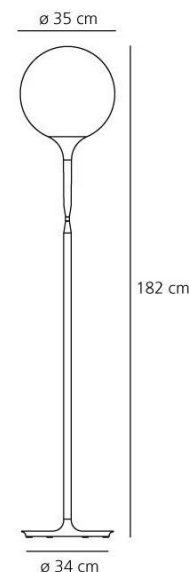

With a soft and cosy ambience, the lights have a white, blown glass diffuser which tapers into a metal stem. The diffuser merges into the stem via a white translucent polycarbonate 'sleeve', through which light escapes and is diffused down the stem. The Castore 35 Floor is the only Castore light available in one size, with a large globe diffuser of 35 cm diameter. The light looks mesmerising as a standalone, but you always compliment any interior with other Castore lights.

PRODUCT SPECIFICATION

Light Source: 1 x 21W E27 LED dimmable (excluded)

IP Code: 20

Dimming: Integrated dimmer included on product.

Dimensions: 182 cm height
 Ø 34 cm base
 Ø 35 cm diffuser

For all sales and technical enquiries, please contact: