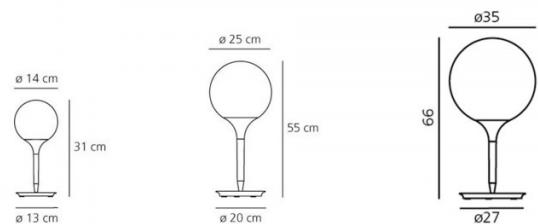

For all sales and technical enquiries, please contact:

+44 (0)114 263 4266

info@davidvillagelighting.co.uk

www.davidvillagelighting.co.uk