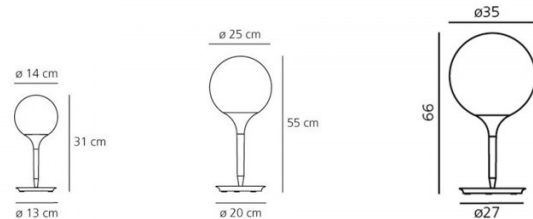

The Castore range also includes a [pendant light](#) available in 4 sizes, and a [floor lamp](#).

PRODUCT SPECIFICATION

- Light Source:** Castore 14 - 1 x max 4W E14 LED (excluded)
Castore 25 - 1 x max 15W E27 LED (excluded)
Castore 35 - 1 x max 21W E27 LED (excluded)
- IP Code:** 20
- Dimming:** Castore 14 - Non dimmable.
Castore 25 & 35 - Integrated dimmer included on product.
- Dimensions:** Castore 14 - Ø 14 cm, Ø 13 cm base, 31 cm H
Castore 25 - Ø 25 cm, Ø 20 cm base, 55 cm H
Castore 35 - Ø 35 cm, Ø 27 cm base, 66 cm H