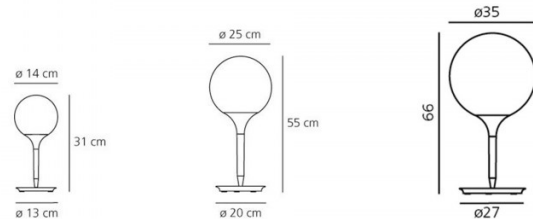

The Castore range also includes a [pendant light](#) available in 4 sizes, and a [floor lamp](#).

PRODUCT SPECIFICATION

- Light Source:** **Castore 14** - 1 x max 4W E14 LED (excluded)
Castore 25 - 1 x max 15W E27 LED (excluded)
Castore 35 - 1 x max 21W E27 LED (excluded)
- IP Code:** 20
- Dimming:** Castore 14 - Non dimmable.
 Castore 25 & 35 - Integrated dimmer included on product.
- Dimensions:** **Castore 14** - Ø 14 cm, Ø 13 cm base, 31 cm H
Castore 25 - Ø 25 cm, Ø 20 cm base, 55 cm H
Castore 35 - Ø 35 cm, Ø 27 cm base, 66 cm H