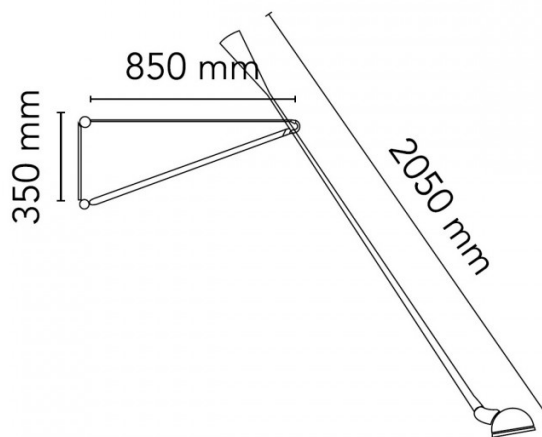

FLOS

Flos 265 Wall Light

LA8708

SOURCE: <https://www.davidvillagelighting.co.uk/product/Flos-265-Wall-Light/6005>

PRODUCT DESCRIPTION

Designer: Paolo Rizzatto

265 Wall Light by Flos

The 265 wall light, by designer Paolo Rizzatto, is an intricately designed and functional lamp perfect for a decentralised ceiling light. Thanks to the ingenious design, it is possible to pivot the 265 wall lamp to both sides, upwards and downwards, so that the light reaches the precise point where it is required. The Flos 265 provides direct light and suits living areas and dining rooms.

PRODUCT SPECIFICATION

Light Source: 1 x max 11.5W LED E27 (excluded)

IP Code: 20

Dimming: Dimmable via mains phase dimming

Dimensions: 85cm depth
205cm arm length
35cm wall attachment

For all sales and technical enquiries, please contact: