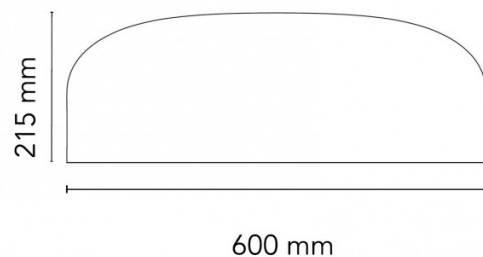

PRODUCT SPECIFICATION

- Light Source:** 4 x max 18W LED E27 (excluded)
- IP Code:** 20
- Dimming:** Dimmable via mains phase dimming
- Dimensions:** Ø60cm
21.5cm depth

For all sales and technical enquiries, please contact: