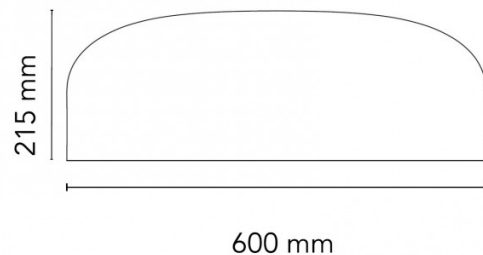

PRODUCT SPECIFICATION

- Light Source:** 4 x max 18W LED E27 (excluded)
- IP Code:** 20
- Dimming:** Dimmable via mains phase dimming
- Dimensions:** Ø60cm
21.5cm depth

For all sales and technical enquiries, please contact: