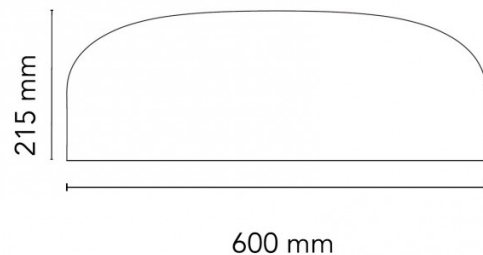

## PRODUCT SPECIFICATION

**Light Source:** 4 x max 70W E27 (excluded)

**IP Code:** 20

**Dimming:** Dimmable via mains phase dimming

**Dimensions:** Ø60cm  
21.5cm depth

**For all sales and technical enquiries, please contact:**