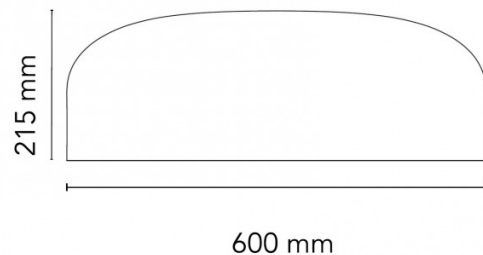

## PRODUCT SPECIFICATION

- Light Source:** 4 x max 18W LED E27 (excluded)
- IP Code:** 20
- Dimming:** Dimmable via mains phase dimming
- Dimensions:** Ø60cm  
21.5cm depth

For all sales and technical enquiries, please contact: