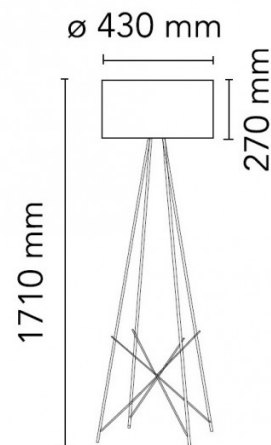

FLOS

Flos Ray F2 Floor Lamp

LA8697

SOURCE: <https://www.davidvillagelighting.co.uk/product/Flos-Ray-F2-Floor-Lamp/5994>

PRODUCT DESCRIPTION

Designer: Rodolfo Dordoni

Ray F2 Floor Lamp by Flos

Flos, in collaboration with designer Rodolfo Dordoni, have created the [Ray collection](#), whose inspiration came from that of a lighthouse; "it is part lighthouse, part power pylon". The Ray collection of lights includes a floor lamp and a table lamp.

The Ray F2 floor lamp offers the same fresh perspective on an iconic shape. Available with either an aluminium shade in black or white with a white painted inside or a glass diffuser, which is hand-blown, overlaid with glass with a glossy external finish.

The Ray F2 floor light provides a warm, diffused light and includes a dimmer switch on the cable, allowing the user to adjust light output to suit.

PRODUCT SPECIFICATION

- Light Source:** 1 x max 21W LED E27 (excluded)
- IP Code:** 20
- Dimming:** In line dimmer included on cable
- Dimensions:** Ø43cm shade
27cm shade height
171cm height
190cm cable length