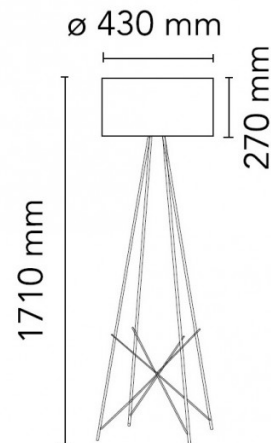

FLOS

Flos Ray F2 Floor Lamp

LA8697

SOURCE: <https://www.davidvillagelighting.co.uk/product/Flos-Ray-F2-Floor-Lamp/5994>

PRODUCT DESCRIPTION

Designer: Rodolfo Dordoni

Ray F2 Floor Lamp by Flos

Flos, in collaboration with designer Rodolfo Dordoni, have created the [Ray collection](#), whose inspiration came from that of a lighthouse; "it is part lighthouse, part power pylon". The Ray collection of lights includes a floor lamp and a table lamp.

The Ray F2 floor lamp offers the same fresh perspective on an iconic shape. Available with either an aluminium shade in black or white with a white painted inside or a glass diffuser, which is hand-blown, overlaid with glass with a glossy external finish.

The Ray F2 floor light provides a warm, diffused light and includes a dimmer switch on the cable, allowing the user to adjust light output to suit.

PRODUCT SPECIFICATION

- Light Source:** 1 x max 21W LED E27 (excluded)
- IP Code:** 20
- Dimming:** In line dimmer included on cable
- Dimensions:** Ø43cm shade
27cm shade height
171cm height
190cm cable length