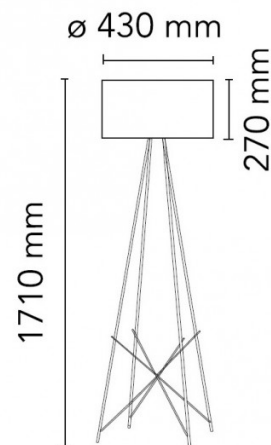

FLOS

Flos Ray F2 Floor Lamp

LA8697

SOURCE: <https://www.davidvillagelighting.co.uk/product/Flos-Ray-F2-Floor-Lamp/5994>

PRODUCT DESCRIPTION

Designer: Rodolfo Dordoni

Ray F2 Floor Lamp by Flos

Flos, in collaboration with designer Rodolfo Dordoni, have created the [Ray collection](#), whose inspiration came from that of a lighthouse; "it is part lighthouse, part power pylon". The Ray collection of lights includes a floor lamp and a table lamp.

The Ray F2 floor lamp offers the same fresh perspective on an iconic shape. Available with either an aluminium shade in black or white with a white painted inside or a glass diffuser, which is hand-blown, overlaid with glass with a glossy external finish.

The Ray F2 floor light provides a warm, diffused light and includes a dimmer switch on the cable, allowing the user to adjust light output to suit.

PRODUCT SPECIFICATION

- Light Source:** 1 x max 250W E27 (excluded)
- IP Code:** 20
- Dimming:** In line dimmer included on cable
- Dimensions:** Ø43cm shade
27cm shade height
171cm height
190cm cable length