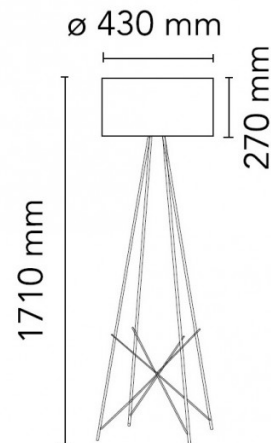

FLOS

Flos Ray F2 Floor Lamp

LA8697

SOURCE: <https://www.davidvillagelighting.co.uk/product/Flos-Ray-F2-Floor-Lamp/5994>

PRODUCT DESCRIPTION

Designer: Rodolfo Dordoni

Ray F2 Floor Lamp by Flos

Flos, in collaboration with designer Rodolfo Dordoni, have created the [Ray collection](#), whose inspiration came from that of a lighthouse; "it is part lighthouse, part power pylon". The Ray collection of lights includes a floor lamp and a table lamp.

The Ray F2 floor lamp offers the same fresh perspective on an iconic shape. Available with either an aluminium shade in black or white with a white painted inside or a glass diffuser, which is hand-blown, overlaid with glass with a glossy external finish.

The Ray F2 floor light provides a warm, diffused light and includes a dimmer switch on the cable, allowing the user to adjust light output to suit.

PRODUCT SPECIFICATION

- Light Source:** 1 x max 21W LED E27 (excluded)
- IP Code:** 20
- Dimming:** In line dimmer included on cable
- Dimensions:** Ø43cm shade  
27cm shade height  
171cm height  
190cm cable length