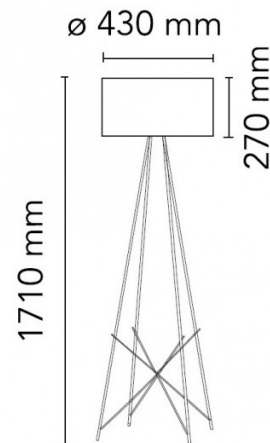

The Ray F2 floor light provides a warm, diffused light and includes a dimmer switch on the cable, allowing the user to adjust light output to suit.

PRODUCT SPECIFICATION

Light Source: 1 x max 21W LED E27 (excluded)

IP Code: 20

Dimming: In line dimmer included on cable

Dimensions: Ø43cm shade  
27cm shade height  
171cm height  
190cm cable length

For all sales and technical enquiries, please contact:

+44 (0)114 263 4266