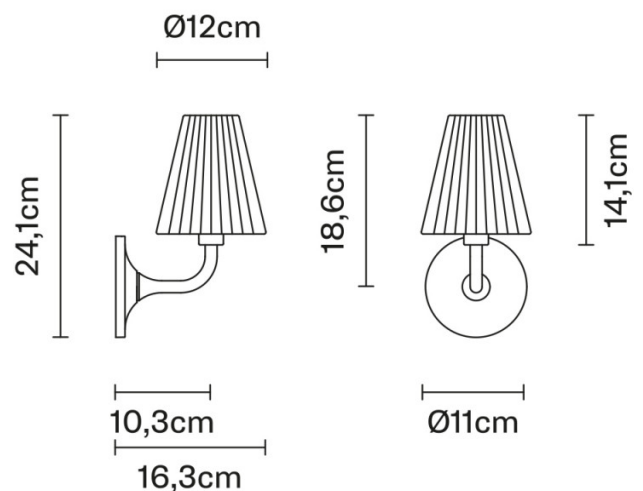

### Fabbian Flow Wall Light

The Fabbian Flow Wall Light features a conical diffuser crafted from 24% lead crystal glass and boasting a conical form. This shade is the main focus of the wall light and is available in either a transparent or white finish, both offering varying levels of diffusion. The transparent shade allows more light to escape and provides a more functional illumination, whereas the white-painted shade provides more cover and results in more ambient light.

## PRODUCT SPECIFICATION

**Light Source:** 1 x Max 48W G9 (excluded)

**IP Code:** 20

**Dimming:** Dimmable via Triac dimming.

**Dimensions:** Height: 24.1cm  
Width: 11cm  
Depth: 16.3cm

**For all sales and technical enquiries, please contact:**