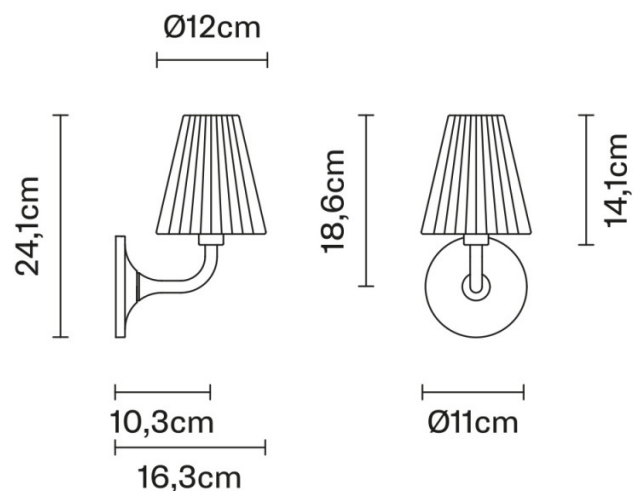

Fabbian Fabbian Flow Wall Light

LA8657

SOURCE: <https://www.davidvillagelighting.co.uk/product/Fabbian-Flow-Wall-Light/5959>

PRODUCT DESCRIPTION

Designer: Nicola Gardin

Fabbian Flow Wall Light

The Fabbian Flow Wall Light features a conical diffuser crafted from 24% lead crystal glass and boasting a conical form. This shade is the main focus of the wall light and is available in either a transparent or white finish, both offering varying levels of diffusion. The transparent shade allows more light to escape and provides a more functional illumination, whereas the white-painted shade provides more cover and results in more ambient light.

PRODUCT SPECIFICATION

Light Source: 1 x Max 48W G9 (excluded)

IP Code: 20

Dimming: Dimmable via Triac dimming.

Dimensions: Height: 24.1cm
Width: 11cm
Depth: 16.3cm

For all sales and technical enquiries, please contact: