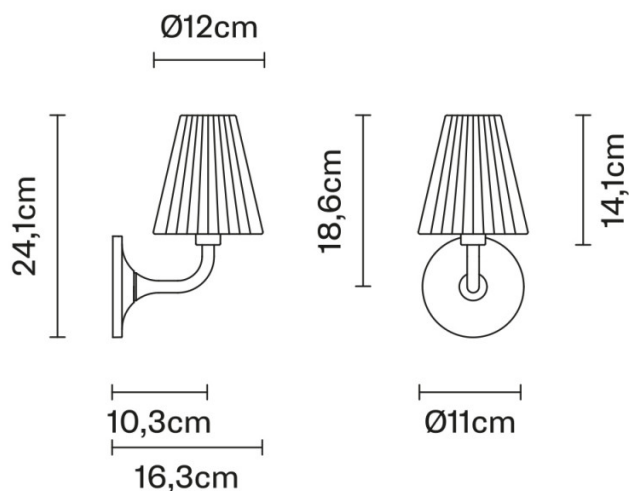

Fabbian Fabbian Flow Wall Light

LA8657

SOURCE: <https://www.davidvillagelighting.co.uk/product/Fabbian-Flow-Wall-Light/5959>

PRODUCT DESCRIPTION

Designer: Nicola Gardin

Fabbian Flow Wall Light

The Fabbian Flow Wall Light features a conical diffuser crafted from 24% lead crystal glass and boasting a conical form. This shade is the main focus of the wall light and is available in either a transparent or white finish, both offering varying levels of diffusion. The transparent shade allows more light to escape and provides a more functional illumination, whereas the white-painted shade provides more cover and results in more ambient light.

The chrome detailing and wall mount of the Fabbian Flow Wall Light offer a luxurious and elegant touch to the lighting solution. Flow can be displayed individually to brighten up smaller spaces or in rows for larger spaces or longer corridors. This wall light is a great way to illuminate hallways, corridors, entryways, bedrooms, and kitchens in residential homes. It is also suitable for commercial interiors such as hotels, restaurants, reception areas and galleries.

PRODUCT SPECIFICATION

Light Source: 1 x Max 48W G9 (excluded)

IP Code: 20

Dimming: Dimmable via Triac dimming.

Dimensions: Height: 24.1cm
Width: 11cm
Depth: 16.3cm

For all sales and technical enquiries, please contact: