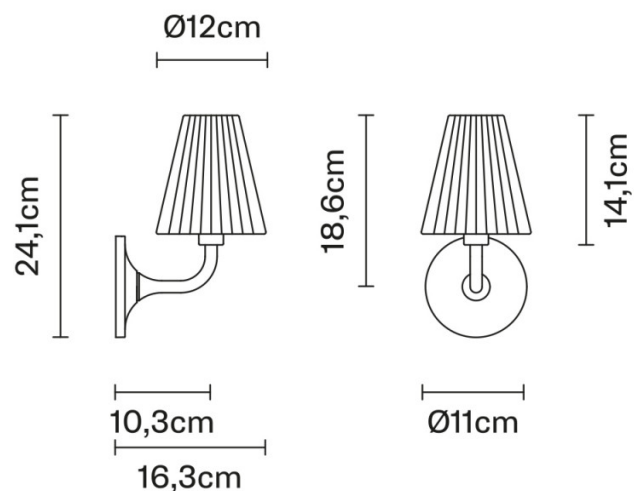

Fabbian Fabbian Flow Wall Light

LA8657

SOURCE: <https://www.davidvillagelighting.co.uk/product/Fabbian-Flow-Wall-Light/5959>

PRODUCT DESCRIPTION

Designer: Nicola Gardin

Fabbian Flow Wall Light

The Fabbian Flow Wall Light features a conical diffuser crafted from 24% lead crystal glass and boasting a conical form. This shade is the main focus of the wall light and is available in either a transparent or white finish, both offering varying levels of diffusion. The transparent shade allows more light to escape and provides a more functional illumination, whereas the white-painted shade provides more cover and results in more ambient light.

PRODUCT SPECIFICATION

Light Source: 1 x Max 48W G9 (excluded)

IP Code: 20

Dimming: Dimmable via Triac dimming.

Dimensions: Height: 24.1cm
Width: 11cm
Depth: 16.3cm

For all sales and technical enquiries, please contact: