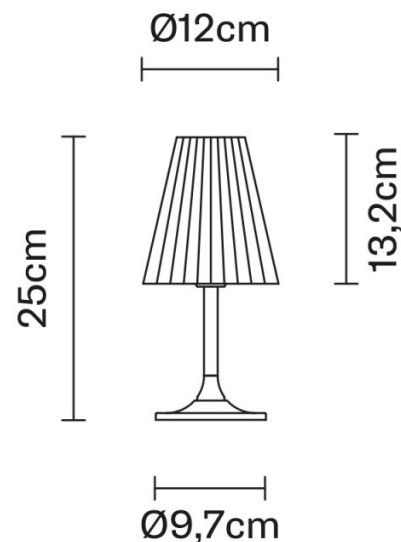

PRODUCT SPECIFICATION

1. **IP Code:** 20
2. **Dimming:** In-line on/off switch on the cable.
3. **Dimensions:** Shade: Ø12cm
   Shade Height: 13.2cm
   Full Height: 25cm
   Base: Ø9.7cm