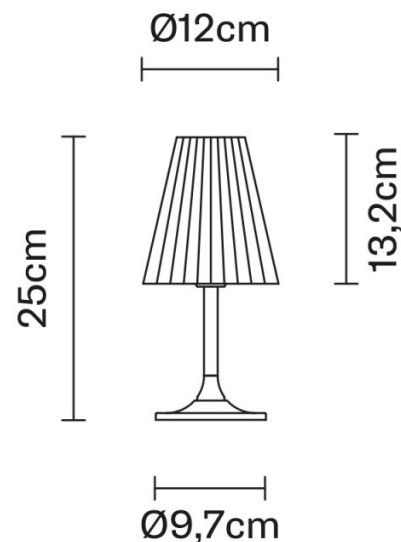

Fabbian Fabbian Flow Table Lamp

LA8682

SOURCE: <https://www.davidvillagelighting.co.uk/product/Fabbian-Flow-Table-Lamp/5951>

PRODUCT DESCRIPTION

Designer: Nicola Gardin

Fabbian Flow Table Lamp

Designed by Monica Design, the Fabbian Flow Table Lamp creates a unique atmosphere, with the textured glass of the shade emitting playful lighting effects across nearby surfaces. This elegant lighting solution utilises a crystal shade in a conical form with a chrome base, the glass is available in either a transparent or a white finish. Both of these provide varying light outputs - the transparent diffuser emits a bold illumination whilst the illumination projected from the white diffuser is softer and more ambient.

The Flow Table Lamp is guaranteed to add a touch of refinement to your interior, expertly adapting to almost any contemporary environment. Flow makes an excellent bedside table lamp and can also be displayed in living rooms, hallways, dining rooms and spaces in the commercial sector such as hotels, restaurants, on shop counters or reception desks.

PRODUCT SPECIFICATION

- IP Code:** 20
- Dimming:** In-line on/off switch on the cable.
- Dimensions:** Shade: Ø12cm
Shade Height: 13.2cm
Full Height: 25cm
Base: Ø9.7cm

For all sales and technical enquiries, please contact: