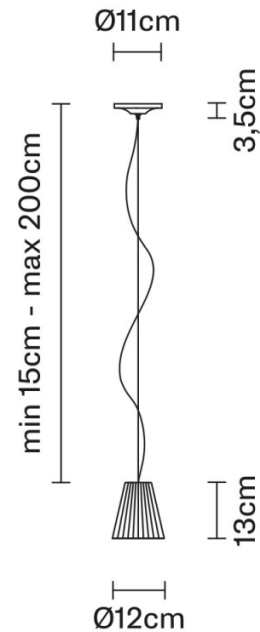

## PRODUCT SPECIFICATION

**Light Source:** 1 x Max 48W G9 (excluded)

**IP Code:** 20

**Dimming:** Dimmable via Triac dimming.

**Dimensions:** Shade: Ø12cm  
Shade Height: 13cm  
Minimum Drop Height: 15cm  
Maximum Drop Height: 200cm  
Ceiling Canopy: Ø11cm