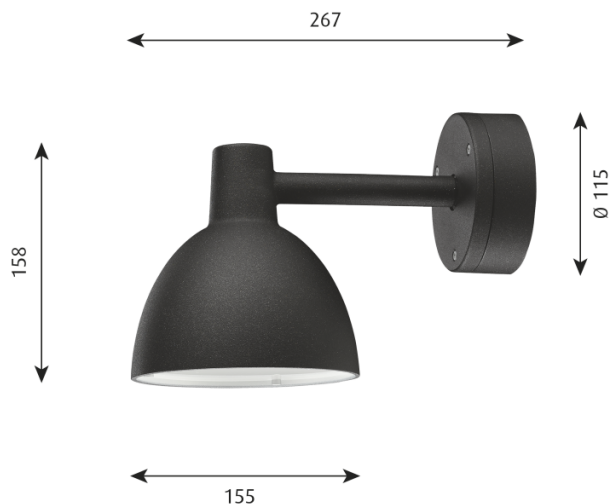

louis poulsen

Louis Poulsen Toldbod 155 Wall Light

LA8598

SOURCE: <https://www.davidvillagelighting.co.uk/product/Louis-Poulsen-Toldbod-155-Wall-Light/5880>

PRODUCT DESCRIPTION

Toldbod Wall Light by Louis Poulsen

Completely glare-free, the Toldbod 155 wall light emits a direct downlight, suitable for many needs. Available in a powder coated body in black or aluminium, the shade is traditionally white on the inside to make sure the light emits a soft and comfortable light. Originally launched in 2006, the design of the Toldbod wall lamp was based on the PH Ellipse reflector, one of Poul Henningsen's last designs. The design is subtle and stylish, being a functional light that will seamlessly slip into any design scheme.

The Toldbod 155 wall lamp has an IP rating of 44, allowing you to install it anywhere around the house, the garden or back porch. Truly versatile you could use as handy reading light in your bedroom, or as a welcome home light by your front door. Suitable for both homes and professional settings, this wall light is classic and elegant.

PRODUCT SPECIFICATION

Light Source: 1 x Max 5.7W E14 LED (excluded)

IP Code: 44

Dimming: Dimmable via mains phase dimming.

Dimensions: Shade: Ø15.5cm
Depth: 26.7cm
Shade Height: 15.8cm
Wall Base: Ø11.5cm

For all sales and technical enquiries, please contact: