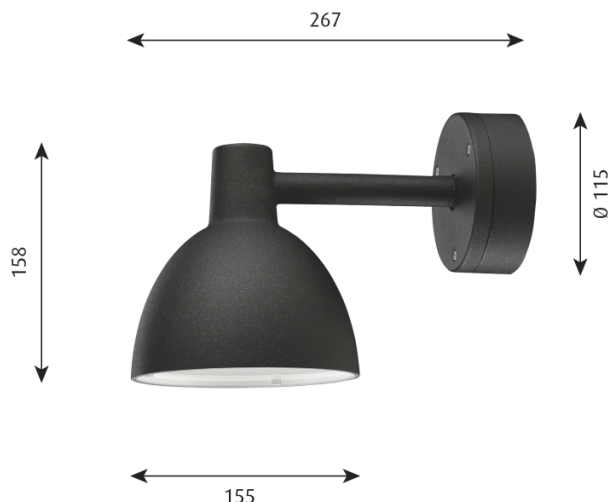

louis poulsen

Louis Poulsen Toldbod 155 Wall Light

LA8598

SOURCE: <https://www.davidvillagelighting.co.uk/product/Louis-Poulsen-Toldbod-155-Wall-Light/5880>

PRODUCT DESCRIPTION

Toldbod Wall Light by Louis Poulsen

Completely glare-free, the Toldbod 155 wall light emits a direct downlight, suitable for many needs. Available in a powder coated body in black or aluminium, the shade is traditionally white on the inside to make sure the light emits a soft and comfortable light. Originally launched in 2006, the design of the Toldbod wall lamp was based on the PH Ellipse reflector, one of Poul Henningsen's last designs. The design is subtle and stylish, being a functional light that will seamlessly slip into any design scheme.

The Toldbod 155 wall lamp has an IP rating of 44, allowing you to install it anywhere around the house, the garden or back porch. Truly versatile you could use as handy reading light in your bedroom, or as a welcome home light by your front door. Suitable for both homes and professional settings, this wall light is classic and elegant.

PRODUCT SPECIFICATION

Light Source: 1 x Max 5.7W E14 LED (excluded)

IP Code: 44

Dimming: Dimmable via mains phase dimming.

Dimensions: Shade: Ø15.5cm
Depth: 26.7cm
Shade Height: 15.8cm
Wall Base: Ø11.5cm

For all sales and technical enquiries, please contact: