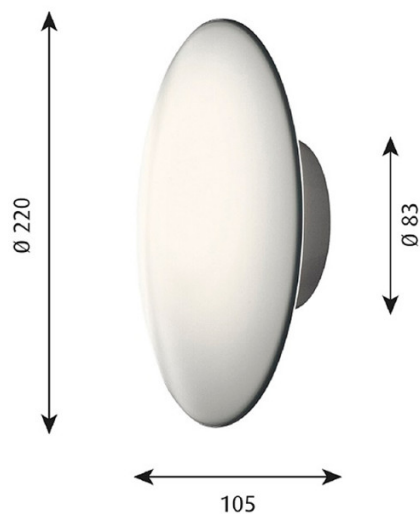

### Louis Poulsen AJ Eklipta LED Ceiling / Wall Light

The AJ Eklipta LED wall and ceiling light was first designed by the renowned Arne Jacobsen in 1959 for the Rødovre Town Hall which Jacobsen also designed. The ceiling/wall light is made from a metal structure and an opal glass diffuser which emits a soft and diffused light that is welcoming and inviting. The AJ Eklipta has a simple and clean round design making it versatile and suitable for many spaces to provide much-needed illumination.

The AJ Eklipta LED light has an integrated LED light source, making it long-lasting and eco-friendly. Suitable for both domestic use and architectural projects, this light can be used in many interiors to add a classic and iconic touch and to provide an effective glow.

## PRODUCT SPECIFICATION

**Light Source:** 7.6W, 3000K, 334 Lumens

**IP Code:** 20

**Dimming:** Dimmable via mains phase dimming.

**Dimensions:** Ø22cm  
Depth: 10.5cm  
Ceiling/Wall Mount: Ø8.3cm

**For all sales and technical enquiries, please contact:**