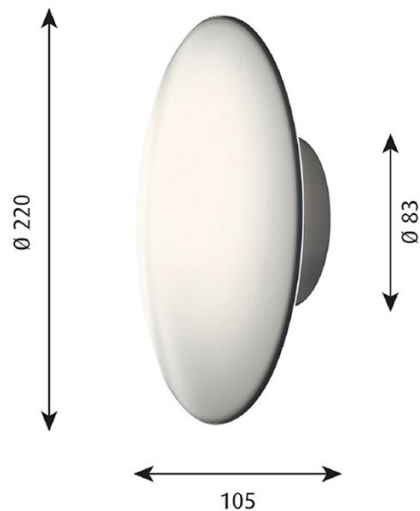

### Louis Poulsen AJ Eklipta LED Ceiling / Wall Light

The AJ Eklipta LED wall and ceiling light was first designed by the renowned Arne Jacobsen in 1959 for the Rødovre Town Hall which Jacobsen also designed. The ceiling/wall light is made from a metal structure and an opal glass diffuser which emits a soft and diffused light that is welcoming and inviting. The AJ Eklipta has a simple and clean round design making it versatile and suitable for many spaces to provide much-needed illumination.

The AJ Eklipta LED light has an integrated LED light source, making it long-lasting and eco-friendly. Suitable for both domestic use and architectural projects, this light can be used in many interiors to add a classic and iconic touch and to provide an effective glow.

## PRODUCT SPECIFICATION

**Light Source:** 7.6W, 3000K, 334 Lumens

**IP Code:** 20

**Dimming:** Dimmable via mains phase dimming.

**Dimensions:** Ø22cm  
Depth: 10.5cm  
Ceiling/Wall Mount: Ø8.3cm

**For all sales and technical enquiries, please contact:**