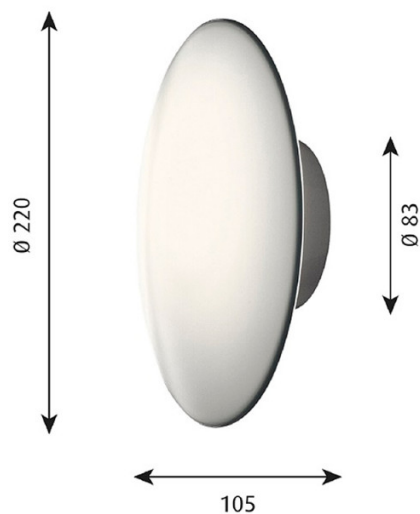

Louis Poulsen AJ Eklipta LED Ceiling / Wall Light

The AJ Eklipta LED wall and ceiling light was first designed by the renowned Arne Jacobsen in 1959 for the Rødovre Town Hall which Jacobsen also designed. The ceiling/wall light is made from a metal structure and an opal glass diffuser which emits a soft and diffused light that is welcoming and inviting. The AJ Eklipta has a simple and clean round design making it versatile and suitable for many spaces to provide much-needed illumination.

The AJ Eklipta LED light has an integrated LED light source, making it long-lasting and eco-friendly. Suitable for both domestic use and architectural projects, this light can be used in many interiors to add a classic and iconic touch and to provide an effective glow.

This light is available in a retrofit lightbulb version. Please [click here](#) for more information.

PRODUCT SPECIFICATION

Light Source: 7.6W, 3000K, 334 Lumens

IP Code: 20

Dimming: Dimmable via mains phase dimming.

Dimensions: Ø22cm
Depth: 10.5cm
Ceiling/Wall Mount: Ø8.3cm

For all sales and technical enquiries, please contact:

+44 (0)114 263 4266

info@davidvillagelighting.co.uk

www.davidvillagelighting.co.uk