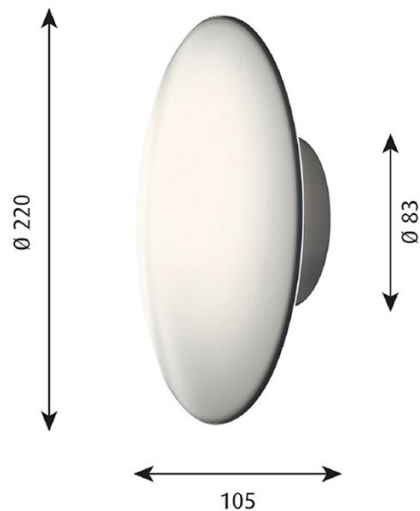

louis poulsen

Louis Poulsen AJ Eklipta LED Wall / Ceiling Light

LA8583

SOURCE: <https://www.davidvillagelighting.co.uk/product/Louis-Poulsen-AJ-Eklipta-LED-Wall-Ceiling-Light/5862>

PRODUCT DESCRIPTION

Designer: Arne Jacobsen

Louis Poulsen AJ Eklipta LED Ceiling / Wall Light

The AJ Eklipta LED wall and ceiling light was first designed by the renowned Arne Jacobsen in 1959 for the Rødovre Town Hall which Jacobsen also designed. The ceiling/wall light is made from a metal structure and an opal glass diffuser which emits a soft and diffused light that is welcoming and inviting. The AJ Eklipta has a simple and clean round design making it versatile and suitable for many spaces to provide much-needed illumination.

The AJ Eklipta LED light has an integrated LED light source, making it long-lasting and eco-friendly. Suitable for both domestic use and architectural projects, this light can be used in many interiors to add a classic and iconic touch and to provide an effective glow.

This light is available in a retrofit lightbulb version. Please [click here](#) for more information.

PRODUCT SPECIFICATION

Light Source: 7.6W, 3000K, 334 Lumens

IP Code: 20

Dimming: Dimmable via mains phase dimming.

Dimensions: Ø22cm
Depth: 10.5cm
Ceiling/Wall Mount: Ø8.3cm