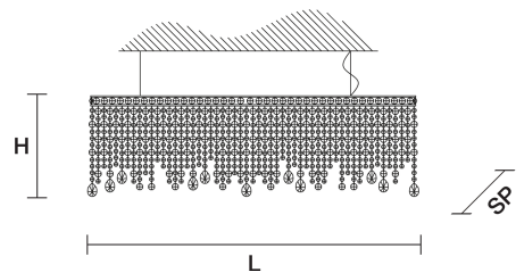

Centrelight Hola Rectangular Suspension

CL1205

SOURCE: <https://www.davidvillagelighting.co.uk/product/Centrelight-Hola-Rectangular-Suspension/5745>

PRODUCT DESCRIPTION

Stunning Hola Rectangular suspension - ideal for large spaces in the hotel, hospitality, leisure and education industries, and in residential applications.

Metal powder coated structure, suspended with beautiful bronze coloured Italian glass droplets.

Lamps: 6 x 25watt E14

Please email or phone us for up to date pricing.

PRODUCT SPECIFICATION

Dimensions: Dimensions:
(See image left)
L: 126cm
H: 40cm
SP: 15cm