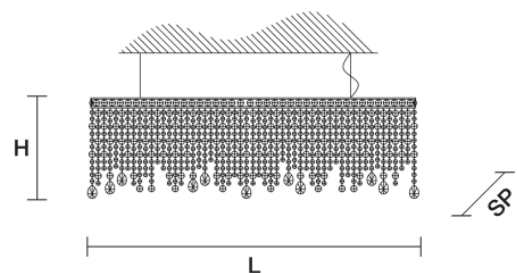

Centrelight Hola Rectangular Suspension

CL1205

SOURCE: <https://www.davidvillagelighting.co.uk/product/Centrelight-Hola-Rectangular-Suspension/5745>

PRODUCT DESCRIPTION

Stunning Hola Rectangular suspension - ideal for large spaces in the hotel, hospitality, leisure and education industries, and in residential applications.

Metal powder coated structure, suspended with beautiful bronze coloured Italian glass droplets.

Lamps: 6 x 25watt E14

Please email or phone us for up to date pricing.

PRODUCT SPECIFICATION

Dimensions: Dimensions:
(See image left)
L: 126cm
H: 40cm
SP: 15cm