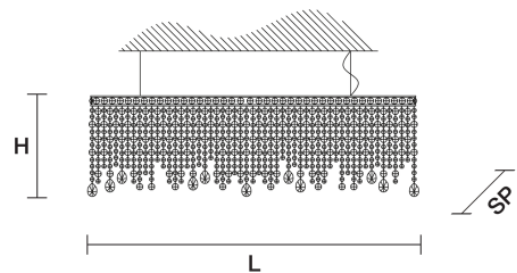

Centrelight Hola Rectangular Suspension

CL1205

SOURCE: <https://www.davidvillagelighting.co.uk/product/Centrelight-Hola-Rectangular-Suspension/5745>

PRODUCT DESCRIPTION

Stunning Hola Rectangular suspension - ideal for large spaces in the hotel, hospitality, leisure and education industries, and in residential applications.

Metal powder coated structure, suspended with beautiful bronze coloured Italian glass droplets.

Lamps: 6 x 25watt E14

Please email or phone us for up to date pricing.

PRODUCT SPECIFICATION

Dimensions: Dimensions:
(See image left)
L: 126cm
H: 40cm
SP: 15cm