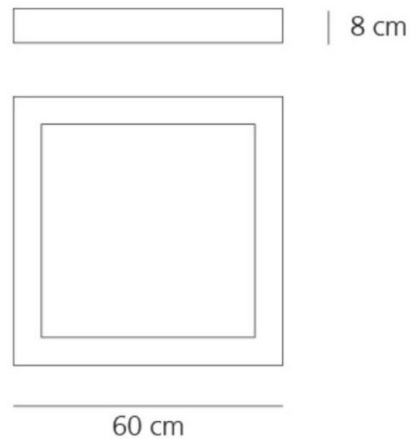

PRODUCT SPECIFICATION

- Light Source:** 76W, 3000K, 3822 lumens
- IP Code:** 20
- Dimming:** Dimmable with Push dimming systems only. Please consult your electrician, additional wiring may be required.
- Dimensions:** 60 cm width  
60 cm height  
8 cm depth