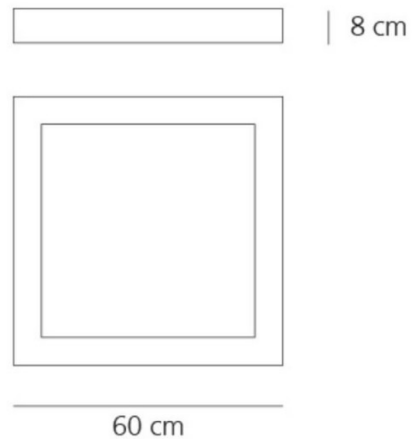

PRODUCT SPECIFICATION

- Light Source:** 76W, 3000K, 3822 lumens
- IP Code:** 20
- Dimming:** Dimmable with Push dimming systems only. Please consult your electrician, additional wiring may be required.
- Dimensions:** 60 cm width
60 cm height
8 cm depth