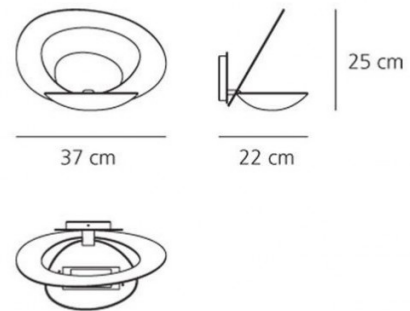

- Light Source:** 1x max 11W R7s (excluded)
- IP Code:** 20
- Dimming:** Dimmable via mains phase dimming.
- Dimensions:** 37 cm width  
22 cm depth  
25 cm height

For all sales and technical enquiries, please contact: