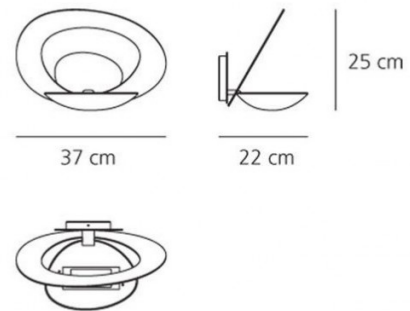

- Light Source:** 1x max 11W R7s (excluded)
- IP Code:** 20
- Dimming:** Dimmable via mains phase dimming.
- Dimensions:** 37 cm width
22 cm depth
25 cm height

For all sales and technical enquiries, please contact: