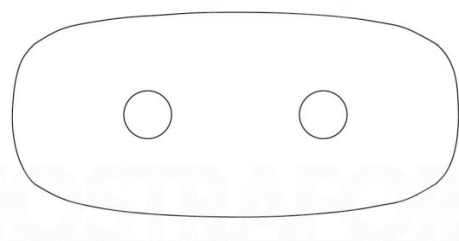

Artemide

Artemide Cosmic Angel Ceiling Light

LA8398

SOURCE: <https://www.davidvillagelighting.co.uk/product/Artemide-Cosmic-Angel-Ceiling-Light/5625>

PRODUCT DESCRIPTION

Designer: Ross Lovegrove

Cosmic Angel Ceiling Light by Artemide

Cosmic Angle series was designed by Ross Lovegrove for Artemide. Lovegrove is known for being influenced by organic shapes and inspired by the logic and beauty behind nature. Cosmic Angel ceiling light has a lightweight design, made from thermoplastic material. The ceiling light has a natural flow, as if opposing the laws of nature and suspended by anti-gravity. The Cosmic Angel creates a sense of infinity, and the body is illuminated from below adding to its elegant presence. The Cosmic range also includes a [suspension light](#).

PRODUCT SPECIFICATION

Light Source: 2 x 11W LED R7s (excluded)
+
2 x 55W fluo 2G11 (excluded)

IP Code: 20

Dimming: Dimmable via mains phase dimming.

Dimensions: 178 cm length
81.2 cm width
63.5 cm height

178 cm

For all sales and technical enquiries, please contact:

+44 (0)114 263 4266

info@davidvillagelighting.co.uk

www.davidvillagelighting.co.uk