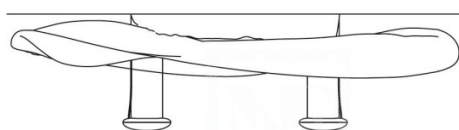

### Cosmic Angel Ceiling Light by Artemide

Cosmic Angle series was designed by Ross Lovegrove for Artemide. Lovegrove is known for being influenced by organic shapes and inspired by the logic and beauty behind nature. Cosmic Angel ceiling light has a lightweight design, made from thermoplastic material. The ceiling light has a natural flow, as if opposing the laws of nature and suspended by anti-gravity. The Cosmic Angel creates a sense of infinity, and the body is illuminated from below adding to its elegant presence. The Cosmic range also includes a [suspension light](#).

## PRODUCT SPECIFICATION

**Light Source:** 2 x 11W LED R7s (excluded)  
+  
2 x 55W fluo 2G11 (excluded)

**IP Code:** 20

**Dimming:** Dimmable via mains phase dimming.

**Dimensions:** 178 cm length  
81.2 cm width  
63.5 cm height