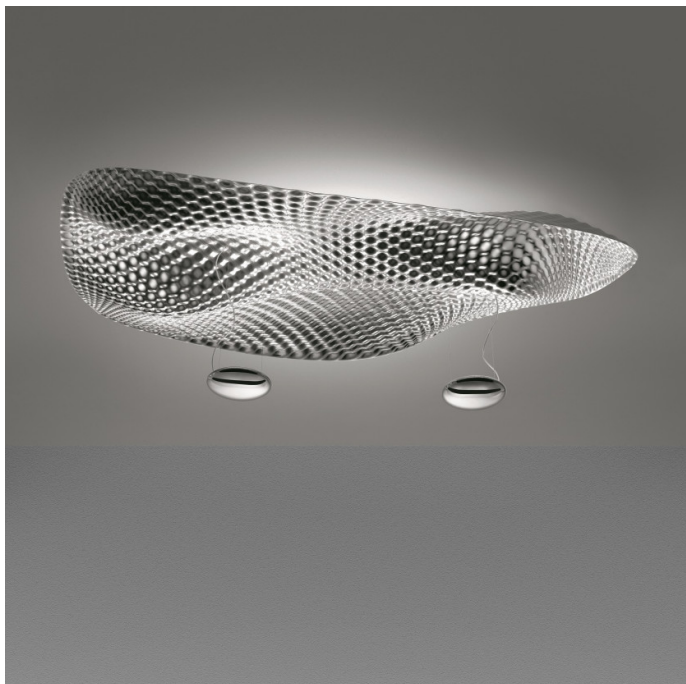

Artemide

# Artemide Cosmic Angel Ceiling Light

LA8398

SOURCE: <https://www.davidvillagelighting.co.uk/product/Artemide-Cosmic-Angel-Ceiling-Light/5625>

### Cosmic Angel Ceiling Light by Artemide

Cosmic Angle series was designed by Ross Lovegrove for Artemide. Lovegrove is known for being influenced by organic shapes and inspired by the logic and beauty behind nature. Cosmic Angel ceiling light has a lightweight design, made from thermoplastic material. The ceiling light has a natural flow, as if opposing the laws of nature and suspended by anti-gravity. The Cosmic Angel creates a sense of infinity, and the body is illuminated from below adding to its elegant presence. The Cosmic range also includes a [suspension light](#).