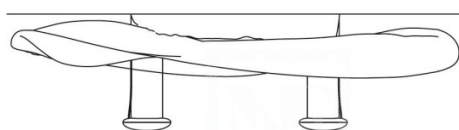

Artemide

Artemide Cosmic Angel Ceiling Light

LA8398

SOURCE: <https://www.davidvillagelighting.co.uk/product/Artemide-Cosmic-Angel-Ceiling-Light/5625>

PRODUCT DESCRIPTION

Designer: Ross Lovegrove

Cosmic Angel Ceiling Light by Artemide

Cosmic Angle series was designed by Ross Lovegrove for Artemide. Lovegrove is known for being influenced by organic shapes and inspired by the logic and beauty behind nature. Cosmic Angel ceiling light has a lightweight design, made from thermoplastic material. The ceiling light has a natural flow, as if opposing the laws of nature and suspended by anti-gravity. The Cosmic Angel creates a sense of infinity, and the body is illuminated from below adding to its elegant presence. The Cosmic range also includes a [suspension light](#).

PRODUCT SPECIFICATION

Light Source: 2 x 11W LED R7s (excluded)
+
2 x 55W fluo 2G11 (excluded)

IP Code: 20

Dimming: Dimmable via mains phase dimming.

Dimensions: 178 cm length
81.2 cm width
63.5 cm height

178 cm

For all sales and technical enquiries, please contact:

+44 (0)114 263 4266

info@davidvillagelighting.co.uk

www.davidvillagelighting.co.uk