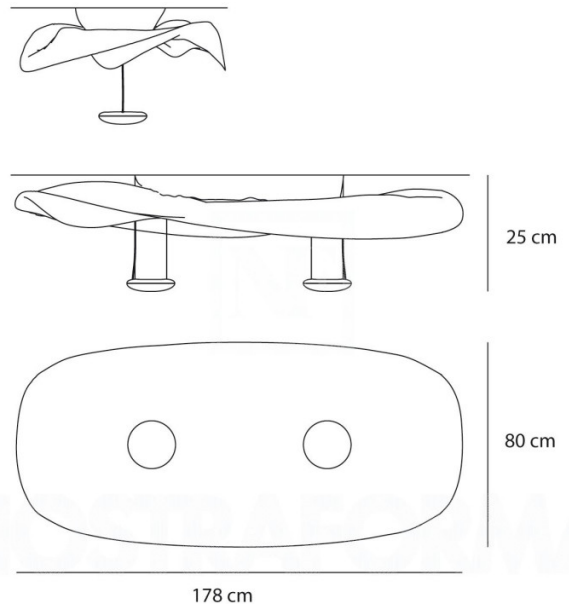

### Cosmic Angel Ceiling Light by Artemide

Cosmic Angle series was designed by Ross Lovegrove for Artemide. Lovegrove is known for being influenced by organic shapes and inspired by the logic and beauty behind nature. Cosmic Angel ceiling light has a lightweight design, made from thermoplastic material. The ceiling light has a natural flow, as if opposing the laws of nature and suspended by anti-gravity. The Cosmic Angel creates a sense of infinity, and the body is illuminated from below adding to its elegant presence. The Cosmic range also includes a [suspension light](#).

## PRODUCT SPECIFICATION

**Light Source:** 2 x 11W LED R7s (excluded)  
+  
2 x 55W fluo 2G11 (excluded)

**IP Code:** 20

**Dimming:** Dimmable via mains phase dimming.

**Dimensions:** 178 cm length  
81.2 cm width  
63.5 cm height