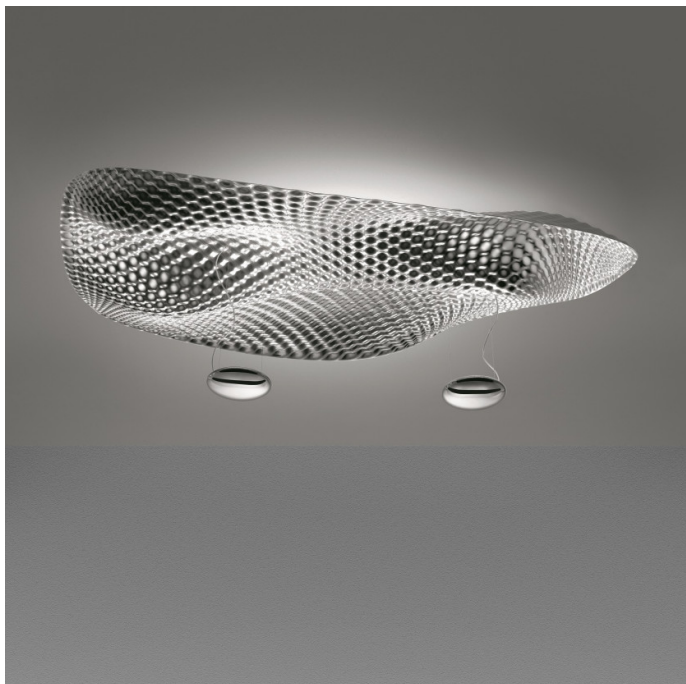

Artemide

Artemide Cosmic Angel Ceiling Light

LA8398

SOURCE: <https://www.davidvillagelighting.co.uk/product/Artemide-Cosmic-Angel-Ceiling-Light/5625>

PRODUCT DESCRIPTION

Designer: Ross Lovegrove

Cosmic Angel Ceiling Light by Artemide

Cosmic Angle series was designed by Ross Lovegrove for Artemide. Lovegrove is known for being influenced by organic shapes and inspired by the logic and beauty behind nature. Cosmic Angel ceiling light has a lightweight design, made from thermoplastic material. The ceiling light has a natural flow, as if opposing the laws of nature and suspended by anti-gravity. The Cosmic Angel creates a sense of infinity, and the body is illuminated from below adding to its elegant presence. The Cosmic range also includes a [suspension light](#).

PRODUCT SPECIFICATION

Light Source: 2 x 11W LED R7s (excluded)
+
2 x 55W fluo 2G11 (excluded)

IP Code: 20

Dimming: Dimmable via mains phase dimming.

Dimensions: 178 cm length
81.2 cm width
63.5 cm height

178 cm