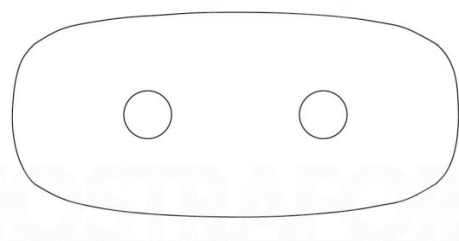

### Cosmic Angel Ceiling Light by Artemide

Cosmic Angle series was designed by Ross Lovegrove for Artemide. Lovegrove is known for being influenced by organic shapes and inspired by the logic and beauty behind nature. Cosmic Angel ceiling light has a lightweight design, made from thermoplastic material. The ceiling light has a natural flow, as if opposing the laws of nature and suspended by anti-gravity. The Cosmic Angel creates a sense of infinity, and the body is illuminated from below adding to its elegant presence. The Cosmic range also includes a [suspension light](#).

## PRODUCT SPECIFICATION

**Light Source:** 2 x 11W LED R7s (excluded)  
+  
2 x 55W fluo 2G11 (excluded)

**IP Code:** 20

**Dimming:** Dimmable via mains phase dimming.

**Dimensions:** 178 cm length  
81.2 cm width  
63.5 cm height