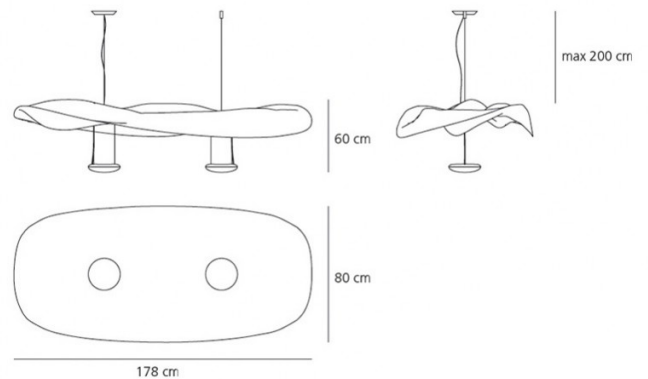

Artemide

Artemide Cosmic Angel  
Suspension Light

LA8397

SOURCE: <https://www.davidvillagelighting.co.uk/product/Artemide-Cosmic-Angel-Suspension-Light/5624>

PRODUCT DESCRIPTION

Designer: Ross Lovegrove

Cosmic Angel Suspension by  
Artemide

Ross Lovegrove, the designer behind the Cosmic Angle lights, commented that his design "...gives a natural flow on the sculptural surface of the light, as if it is suspended by anti-gravity in the air". The Cosmic Angel suspension light is made from a thermoplastic material, adding to its weightlessness while the light is illuminated from below. Cosmic Angel has the organic shape that Lovegrove is known for. He takes inspiration from the logical and beauty found in nature. Emitting an indirect light, Cosmic Angel suspension becomes an elegant presence in any room. The range also includes a [ceiling light](#).

PRODUCT SPECIFICATION

- Light Source:** 2 x 11W LED R7s DIM (excluded))
- IP Code:** 20
- Dimming:** Dimmable via mains phase dimming.
- Dimensions:** 177 cm length  
81 cm width  
63.5 cm height  
90-210 cm cord length