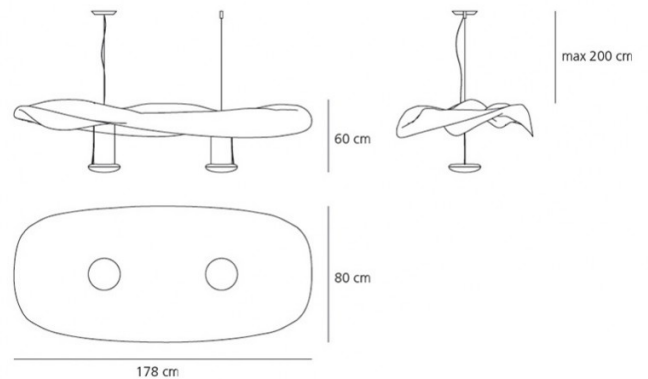

Artemide

Artemide Cosmic Angel
Suspension Light

LA8397

SOURCE: <https://www.davidvillagelighting.co.uk/product/Artemide-Cosmic-Angel-Suspension-Light/5624>

PRODUCT DESCRIPTION

Designer: Ross Lovegrove

Cosmic Angel Suspension by
Artemide

Ross Lovegrove, the designer behind the Cosmic Angle lights, commented that his design "...gives a natural flow on the sculptural surface of the light, as if it is suspended by anti-gravity in the air". The Cosmic Angel suspension light is made from a thermoplastic material, adding to its weightlessness while the light is illuminated from below. Cosmic Angel has the organic shape that Lovegrove is known for. He takes inspiration from the logical and beauty found in nature. Emitting an indirect light, Cosmic Angel suspension becomes an elegant presence in any room. The range also includes a [ceiling light](#).

PRODUCT SPECIFICATION

- Light Source:** 2 x 11W LED R7s DIM (excluded))
- IP Code:** 20
- Dimming:** Dimmable via mains phase dimming.
- Dimensions:** 177 cm length
81 cm width
63.5 cm height
90-210 cm cord length