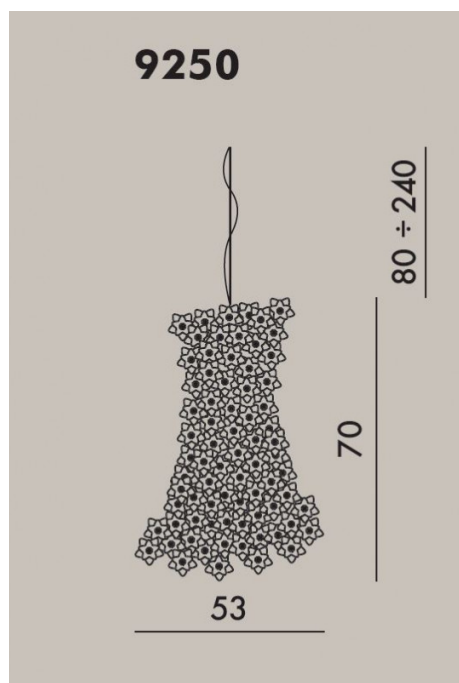

**Kartell**

**Kartell Bloom Pendant**

LA8503

SOURCE: <https://www.davidvillagelighting.co.uk/product/Kartell-Bloom-Pendant/5623>

**PRODUCT DESCRIPTION**

**Bloom Long Pendant by Kartell**

The Bloom pendant, part of the Bloom collection, is a lavish designer light by Ferruccio Laviani. The pendant is formed by a tubular polycarbonate body, covered with numerous flowers and petals. A collection of small lights, within the structure, emits the light through the petals which then refracts from its multifaceted surfaces to then fill the room with hundreds of reflections.

The Bloom pendant looks majestic on its own, but you can also combine it with other pendant lights of the Bloom collection and create your own floral clusters. The Bloom is available in 4 colours, crystal, white, black or black/pink. One can say the Bloom is a modern and funky interpretation of the classic lamp, creating a shiny splendour in the room.

*This product requires on site assembly.*

**PRODUCT SPECIFICATION**

- Light Source:** 9 x 4.5W LED G9 (included)
- IP Code:** 20
- Dimming:** Dimmable via mains phase dimming
- Dimensions:** 70cm height  
Ø 53cm  
80-240 cm drop