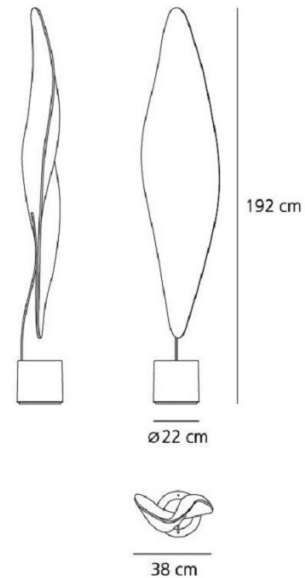

For all sales and technical enquiries, please contact:

+44 (0)114 263 4266

info@davidvillagelighting.co.uk

www.davidvillagelighting.co.uk