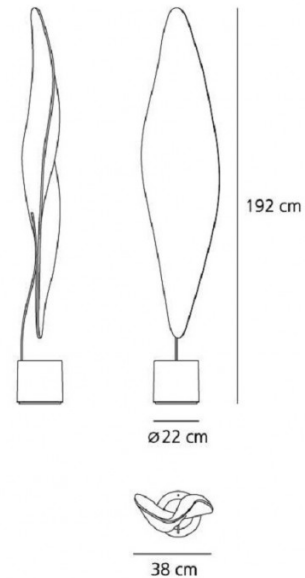

Artemide

Artemide Cosmic Leaf Floor
Lamp

LA8394

SOURCE: <https://www.davidvillagelighting.co.uk/product/Artemide-Cosmic-Leaf-Floor-Lamp/5594>

PRODUCT DESCRIPTION

Designer: Ross Lovegrove

Cosmic Leaf by Artemide

Instantly recognised as one of Ross Lovegrove's designs, the Cosmic Leaf lamp has a natural flow as if frozen in time. The choice of material attributes the lamp to an almost digital, if not cosmic form. Lovegrove commented on the lamp which he describes as "embedded with scales like a reptile or an insect that absorb light and shadow on their body to attract a mate". Cosmic Leaf is a true work of art, a sculpture that emits direct light, refracted on a leaf-like surface.

PRODUCT SPECIFICATION

- Light Source:** 1 x 8.5W LED G53 (excluded)
- IP Code:** 20
- Dimming:** Non dimmable.
- Dimensions:** 192 cm height
Ø 38 cm width
22.2 cm base

For all sales and technical enquiries, please contact: