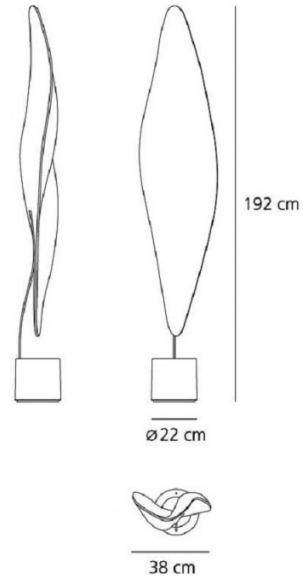

Artemide

Artemide Cosmic Leaf Floor  
Lamp

LA8394

SOURCE: <https://www.davidvillagelighting.co.uk/product/Artemide-Cosmic-Leaf-Floor-Lamp/5594>

PRODUCT DESCRIPTION

Designer: Ross Lovegrove

Cosmic Leaf by Artemide

Instantly recognised as one of Ross Lovegrove's designs, the Cosmic Leaf lamp has a natural flow as if frozen in time. The choice of material attributes the lamp to an almost digital, if not cosmic form. Lovegrove commented on the lamp which he describes as "embedded with scales like a reptile or an insect that absorb light and shadow on their body to attract a mate". Cosmic Leaf is a true work of art, a sculpture that emits direct light, refracted on a leaf-like surface.

PRODUCT SPECIFICATION

- Light Source:** 1 x 8.5W LED G53 (excluded)
- IP Code:** 20
- Dimming:** Non dimmable.
- Dimensions:** 192 cm height  
Ø 38 cm width  
22.2 cm base

For all sales and technical enquiries, please contact: