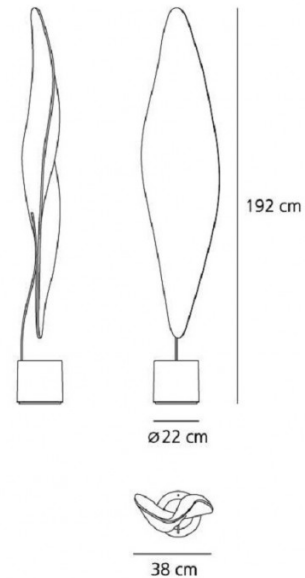

Artemide

Artemide Cosmic Leaf Floor  
Lamp

LA8394

SOURCE: <https://www.davidvillagelighting.co.uk/product/Artemide-Cosmic-Leaf-Floor-Lamp/5594>

PRODUCT DESCRIPTION

Designer: Ross Lovegrove

Cosmic Leaf by Artemide

Instantly recognised as one of Ross Lovegrove's designs, the Cosmic Leaf lamp has a natural flow as if frozen in time. The choice of material attributes the lamp to an almost digital, if not cosmic form. Lovegrove commented on the lamp which he describes as "embedded with scales like a reptile or an insect that absorb light and shadow on their body to attract a mate". Cosmic Angel is a trued work of art, a sculpture that emits direct light, refracted on a leaf-like surface.

PRODUCT SPECIFICATION

- Light Source:** 1 x 8.5W LED G53 (excluded)
- IP Code:** 20
- Dimming:** Non dimmable.
- Dimensions:** 192 cm height  
Ø 38 cm width  
22.2 cm base

For all sales and technical enquiries, please contact: