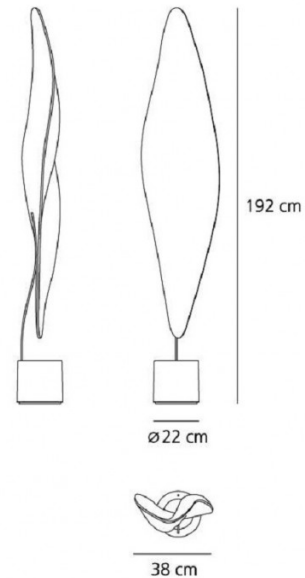

Instantly recognised as one of Ross Lovegrove's designs, the Cosmic Leaf lamp has a natural flow as if frozen in time. The choice of material attributes the lamp to an almost digital, if not cosmic form. Lovegrove commented on the lamp which he describes as "embedded with scales like a reptile or an insect that absorb light and shadow on their body to attract a mate". Cosmic Angel is a trued work of art, a sculpture that emits direct light, refracted on a leaf-like surface.

PRODUCT SPECIFICATION

Light Source: 1 x 8.5W LED G53 (excluded)

IP Code: 20

Dimming: Non dimmable.

Dimensions: 192 cm height
Ø 38 cm width
22.2 cm base

For all sales and technical enquiries, please contact: