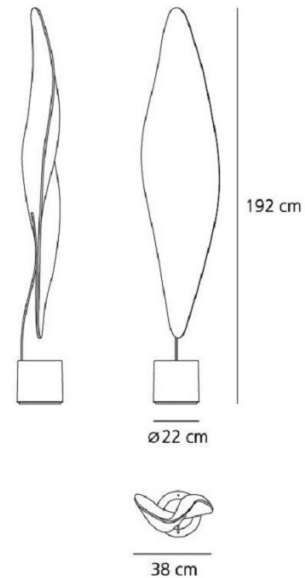

Instantly recognised as one of Ross Lovegrove's designs, the Cosmic Leaf lamp has a natural flow as if frozen in time. The choice of material attributes the lamp to an almost digital, if not cosmic form. Lovegrove commented on the lamp which he describes as "embedded with scales like a reptile or an insect that absorb light and shadow on their body to attract a mate". Cosmic Angel is a trued work of art, a sculpture that emits direct light, refracted on a leaf-like surface.

PRODUCT SPECIFICATION

Light Source: 1 x 8.5W LED G53 (excluded)

IP Code: 20

Dimming: Non dimmable.

Dimensions: 192 cm height
 Ø 38 cm width
 22.2 cm base

For all sales and technical enquiries, please contact: